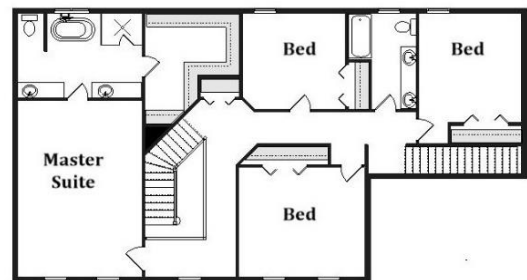

Your Land Your Style Your Home Your Way

Design + Build = Your Best Value

The Alpharetta Estate
3475 Sq.Ft.

Copyright © 2019 Kraus Design Build
All Rights Reserved

The **Kraus** Company, LLC
DESIGN BUILD

248-972-5549