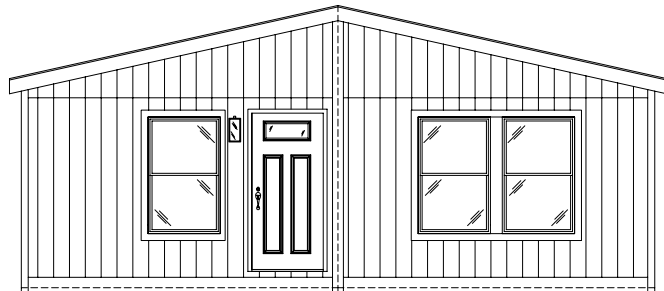

TEMPO  
 BEAUTIFUL MORNING  
 55TMP28443AH  
 26'-8" x 44'-0"  
 APPROX. 1,174 SQ. FT.

FRONT SIDEWALL

FRONT ENDWALL

(B)

(A)

(B)

(A)

OPT. ALTERNATE ENTRY PACKAGE

OPTIONAL TRIM BOARDS  
& ACCENT AREA

OPTIONAL TRIM BOARDS  
& ACCENT AREA

(B)

(A)

OPTIONAL FRONT ENDWALLS  
 W/ ACCENT AREAS

REAR ENDWALL

REAR SIDEWALL