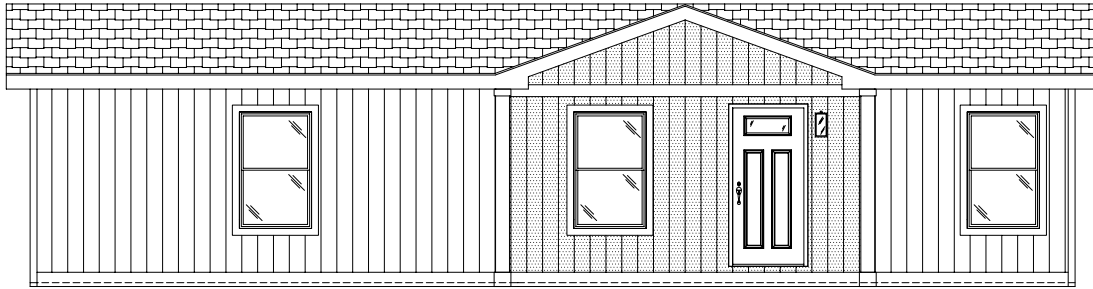

TEMPO  
 BEAUTIFUL MORNING  
 55TMP28443AH  
 26'-8" x 44'-0"  
 APPROX. 1,174 SQ. FT.

FRONT SIDEWALL

FRONT ENDWALL

(B)

(A)

(B)

(A)

OPT. ALTERNATE ENTRY PACKAGE

OPTIONAL TRIM BOARDS  
& ACCENT AREA

OPTIONAL TRIM BOARDS  
& ACCENT AREA

(B)

(A)

OPTIONAL FRONT ENDWALLS  
 W/ ACCENT AREAS

REAR ENDWALL

REAR SIDEWALL