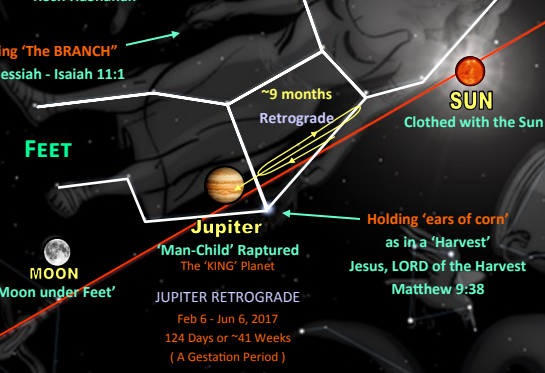

VIRGO SEPT 23, 2017

THE RAPTURED MAN-CHILD

1. Prophetically, the Revelation 12 Sign has multiple possible meanings:
1) The Messiah that is to rule & attempted murder by Herod / Lucifer; the Woman being Israel with the 12 Stars representing the 12 Tribes of Israel.
  2) The Rapture into Heaven after the Glorious Resurrection of Jesus Christ as Israel goes into Exile.
  3) The Church birthed & persecuted through the Church Age. The 12 Stars representing the 12 Apostles. The subsequent Rapture of Church before the Celestial War when Lucifer is cast down to Earth.
  4) The Mid-Trib Rapture: Rev 20 of those martyred during Tribulation Period as Israel goes to Petra.

SOLAR ECLIPSE PATTERN 2013 - 2023

Perhaps the 7-Year Tribulation Period lies in-between the 2 Hybrids with the Central Blood Moon at center? Because of the symmetry of Eclipses, a Menorah pattern can easily be correlated as well.

Year	Date	Type
2013	May 10	Annular
2013	Nov 03	Hybrid
2014	Apr 29	Annular
2014	Oct 23	Partial
2015	Mar 20	Total
2015	Sep 13	Partial
2016	Mar 09	Total
2016	Sep 01	Annular
2017	Feb 26	Annular
2017	Aug 21	Total
2018	Feb 15	Partial
2018	Jul 13	Partial
2018	Aug 11	Partial
2019	Jan 06	Partial
2019	Jul 02	Total
2019	Dec 26	Annular
2020	Jun 21	Annular
2020	Dec 14	Total
2021	Jun 10	Annular
2021	Dec 04	Total
2022	Apr 30	Partial
2022	Oct 25	Partial
2023	Apr 20	Hybrid
2023	Oct 14	Annular