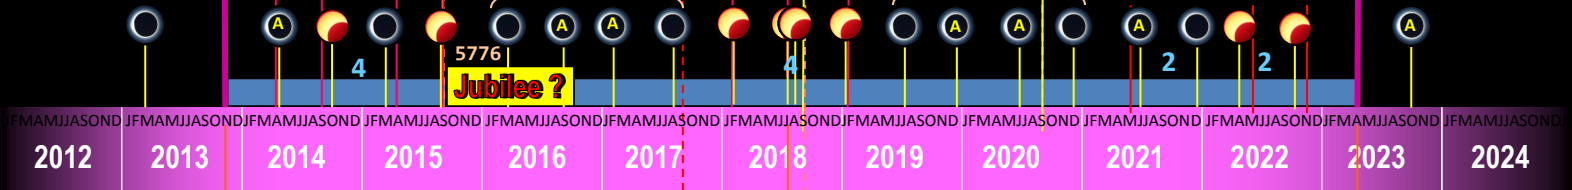

THE TIMING OF THE EVACUATION
If the Peace initiative, that is to take place, what will instead lead to is the 'Sudden Destruction' then perhaps this could be the time when the Bride of Christ goes up as Isaiah 17 missiles come down and Psalm 83 War with Israel starts.

This time period thereafter could possibly be the time when the initiation of the AntiChrist 'Confirms the Covenant' based on the Psalm 83 war. Later on, the Ezekiel 38 war of retaliation for the Psalm 83 war occurs when Israel will let their guard down thereafter and live in un-walled cities.

The 'Confirming' will be between Israel, the AntiChrist and with the 'Many' after the Psalm 83 War. Such a time will see the start the 7-Year Tribulation period perhaps in 5776 during the proclamation of the JUBILEE YEAR?. This is based as to how some interpret the End-Times.