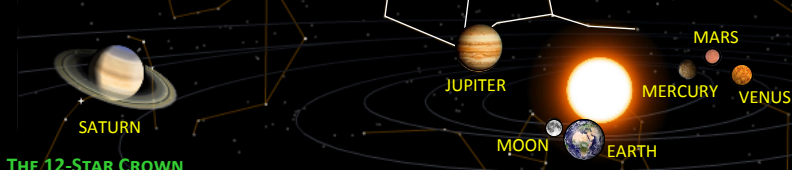

THE 12-STAR CROWN
On 2017, there are at least 2 interpretation of how the 12 Stars could be counted, 1) the 12 stars that are in the Head of Virgo itself or 2) the stars of Leo which are 9, plus the 3 planet alignment of Mars, Mercury and Venus to make a total of 12 'stars' on Virgo's 'head'. Virgo itself has 6 stars in the upper and 6 stars in the lower portion of the head.

THE PHI RATIO Φ
The configuration of the Virgo 'sign' of strictly having the Sun in Head and Moon under Feet only occur 4 times from 2000-2025. They occur on 2001-2015-2018-2020. They are also in a phi Φ ratio mathematical relationship in terms of distance. The 2015-2018-2020 signs are also phi ratio: The addition of the 2017 occurrence, although not like the 4 Moon-Sun configuration, allows for some spectacular numerical symmetry. It is the only unique 'sign' that has all the components of the Revelation 12 elements that make up the vision of the Sun-Moon-Stars-Birthing or 'Rapture'.