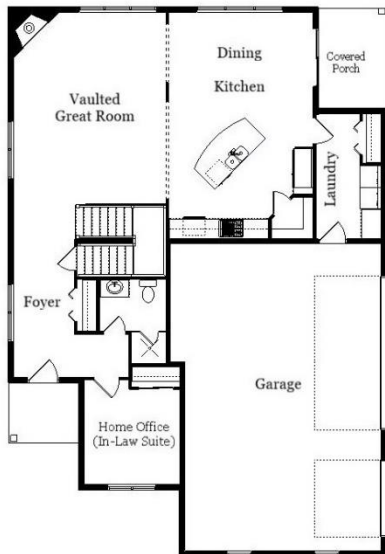

Your Land Your Style Your Home Your Way

Design + Build = Your Best Value

Eaton Ave. LS
2500 Sq.Ft.

Copyright © 2022 Kraus Design Build

Setting the New Standard