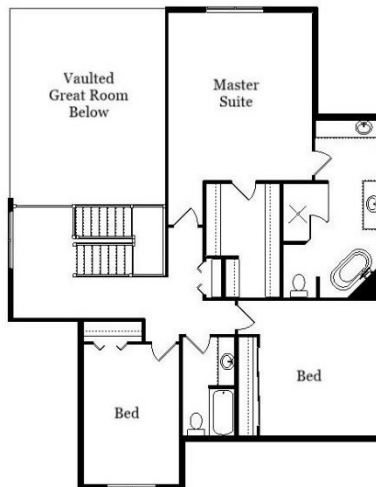

Your Land Your Style Your Home Your Way

Design + Build = Your Best Value

Eaton Ave. LS
2500 Sq.Ft.

Copyright © 2022 Kraus Design Build

Setting the New Standard