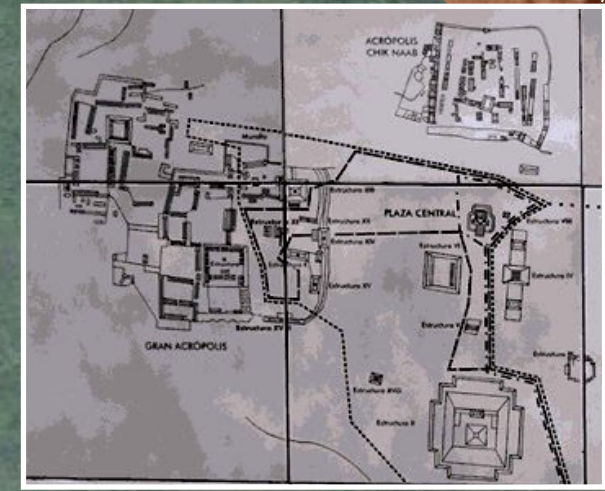

CALAKMUL CYDONIA STAR MAP

The purpose of this study is to present the evidence that the geometric ley-lines of Calakmul correspond to the *Cydonia, Mars* ley-lines. Pertaining to the *Cydonia, Mars* anomalies, there are 3 main pyramid structures that comprise the *Martian Motif*. There is the famous *Face of Mars*, the giant *Pentagon Fortress* and the *Pleiadian Pyramid City*. These 3 structures triangulate each other as a hexagram and would make up the core of a large metropolitan city on Earth. What is astonishing is that such a *Martian Motif* is seen implemented in the architecture of almost all the ancient capitals on Earth. This Star alignment started, at least based on the archeological record after the *Flood of Noah* with Babylon and Sumer. How the *Martian Motif* is tied to the ley-lines of ancient cities, temples and structures is that perhaps the lost knowledge and connection of the Martian civilization was conveyed to the few and selected 'Priestly' class on Earth that constitutes the Secret Societies, etc. This special class of humans are perhaps tasked with keeping the legacy, lifeline and bloodline operational. Even now in the modern era, the same *Cydonia, Mars* motif is incorporated into the major capitals of the world. The *Martian Motif* that is basically encrypted and hidden in plain sight speaks to the powers behind the curtain of those that really are the masters of the world.

MARTIAN MOTIF OF THE CYDONIA PYRAMID COMPLEX

PLEIADES PATTERN

Main Temple
D&M PYRAMID

CYDONIA, MARS
40°44'33.60N 09°27'40.29W

19.47°
Minutes of Arc

© Composition and Some Graphics by **LUIS B. VEGA**
vegapost@hotmail.com
www.PostScripts.org
FOR ILLUSTRATION PURPOSES ONLY