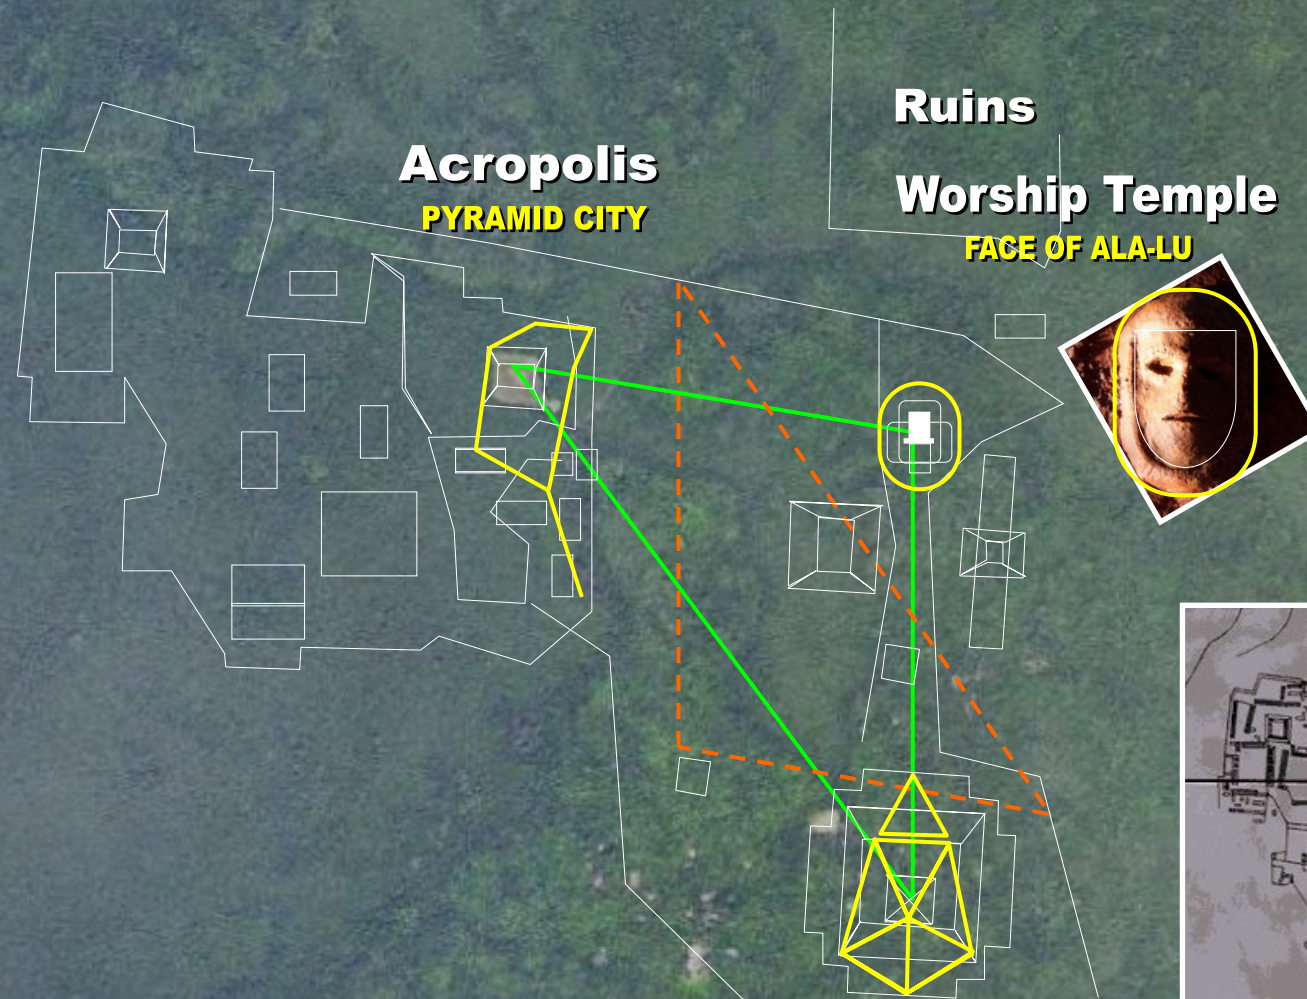

CALAKMUL CYDONIA STAR MAP

The purpose of this study is to present the evidence that the geometric ley-lines of Calakmul correspond to the *Cydonia, Mars* ley-lines. Pertaining to the *Cydonia, Mars* anomalies, there are 3 main pyramid structures that comprise the *Martian Motif*. There is the famous *Face of Mars*, the giant *Pentagon Fortress* and the *Pleiadian Pyramid City*. These 3 structures triangulate each other as a hexagram and would make up the core of a large metropolitan city on Earth. What is astonishing is that such a *Martian Motif* is seen implemented in the architecture of almost all the ancient capitals on Earth. This Star alignment started, at least based on the archeological record after the *Flood of Noah* with Babylon and Sumer. How the *Martian Motif* is tied to the ley-lines of ancient cities, temples and structures is that perhaps the lost knowledge and connection of the Martian civilization was conveyed to the few and selected 'Priestly' class on Earth that constitutes the Secret Societies, etc. This special class of humans are perhaps tasked with keeping the legacy, lifeline and bloodline operational. Even now in the modern era, the same *Cydonia, Mars* motif is incorporated into the major capitals of the world. The *Martian Motif* that is basically encrypted and hidden in plain sight speaks to the powers behind the curtain of those that really are the masters of the world.

MARTIAN MOTIF OF THE CYDONIA PYRAMID COMPLEX

PLEIADES PATTERN

Main Temple
D&M PYRAMID

CYDONIA, MARS
40°44'33.60N 09°27'40.29W

19.47°
Minutes of Arc

© Composition and Some Graphics by **LUIS B. VEGA**
vegapost@hotmail.com
www.PostScripts.org
FOR ILLUSTRATION PURPOSES ONLY

Main Sources
Earth.Google.com
Mars.Google.com
Wikipedia.com

Google Earth