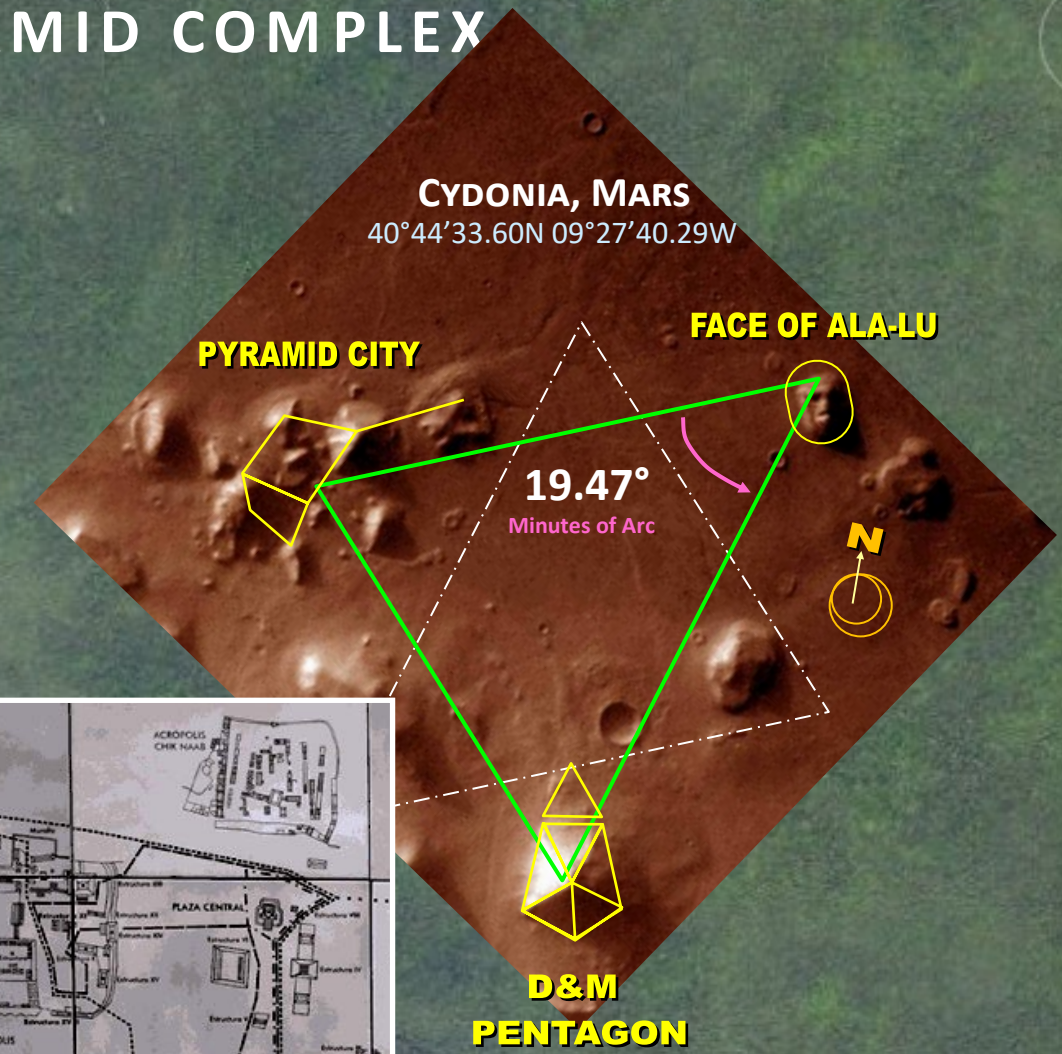

CALAKMUL CYDONIA STAR MAP

The purpose of this study is to present the evidence that the geometric ley-lines of Calakmul correspond to the *Cydonia, Mars* ley-lines. Pertaining to the *Cydonia, Mars* anomalies, there are 3 main pyramid structures that comprise the *Martian Motif*. There is the famous *Face of Mars*, the giant *Pentagon Fortress* and the *Pleiadian Pyramid City*. These 3 structures triangulate each other as a hexagram and would make up the core of a large metropolitan city on Earth. What is astonishing is that such a *Martian Motif* is seen implemented in the architecture of almost all the ancient capitals on Earth. This Star alignment started, at least based on the archeological record after the *Flood of Noah* with Babylon and Sumer. How the *Martian Motif* is tied to the ley-lines of ancient cities, temples and structures is that perhaps the lost knowledge and connection of the Martian civilization was conveyed to the few and selected 'Priestly' class on Earth that constitutes the Secret Societies, etc. This special class of humans are perhaps tasked with keeping the legacy, lifeline and bloodline operational. Even now in the modern era, the same *Cydonia, Mars* motif is incorporated into the major capitals of the world. The *Martian Motif* that is basically encrypted and hidden in plain sight speaks to the powers behind the curtain of those that really are the masters of the world.

MARTIAN MOTIF OF THE CYDONIA PYRAMID COMPLEX

PLEIADES PATTERN

Main Temple
D&M PYRAMID

CYDONIA, MARS
40°44'33.60N 09°27'40.29W

19.47°
Minutes of Arc

© Composition and Some Graphics by **LUIS B. VEGA**
vegapost@hotmail.com
www.PostScripts.org
FOR ILLUSTRATION PURPOSES ONLY