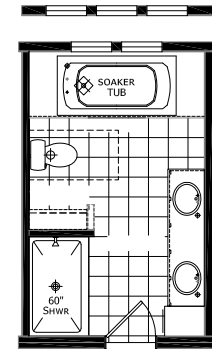

PONDEROSA

68'-0"

30'-4"

68 Version - 3 Bedrooms & 2 Bath w/ Front Laundry, Standard Kitchen and M. Bath