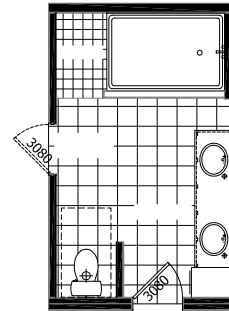

PONDEROSA

68'-0"

30'-4"

68 Version - 3 Bedrooms & 2 Bath w/ Front Laundry, Standard Kitchen and M. Bath