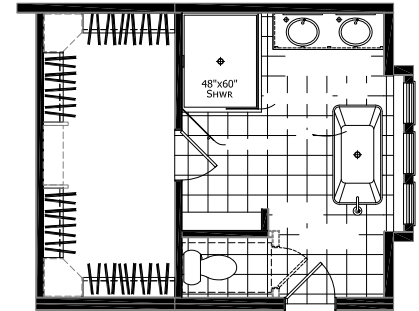

PONDEROSA

68'-0"

30'-4"

68 Version - 3 Bedrooms & 2 Bath w/ Front Laundry, Standard Kitchen and M. Bath