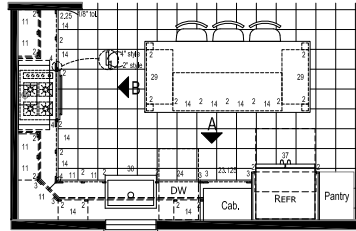

PONDEROSA

68'-0"

30'-4"

68 Version - 3 Bedrooms & 2 Bath w/ Front Laundry, Standard Kitchen and M. Bath