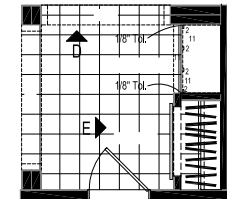

PONDEROSA

68'-0"

30'-4"

68 Version - 3 Bedrooms & 2 Bath w/ Front Laundry, Standard Kitchen and M. Bath