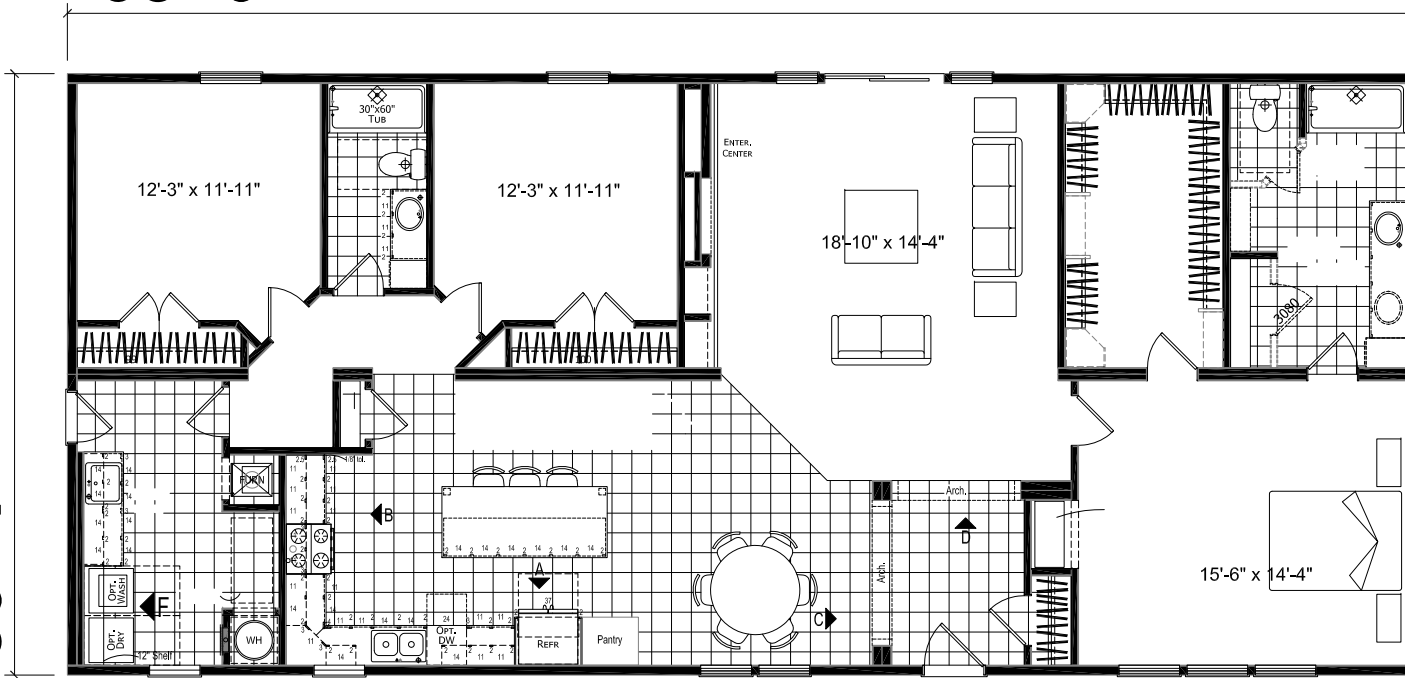

PONDEROSA

68'-0"

30'-4"

68 Version - 3 Bedrooms & 2 Bath w/ Front Laundry, Standard Kitchen and M. Bath