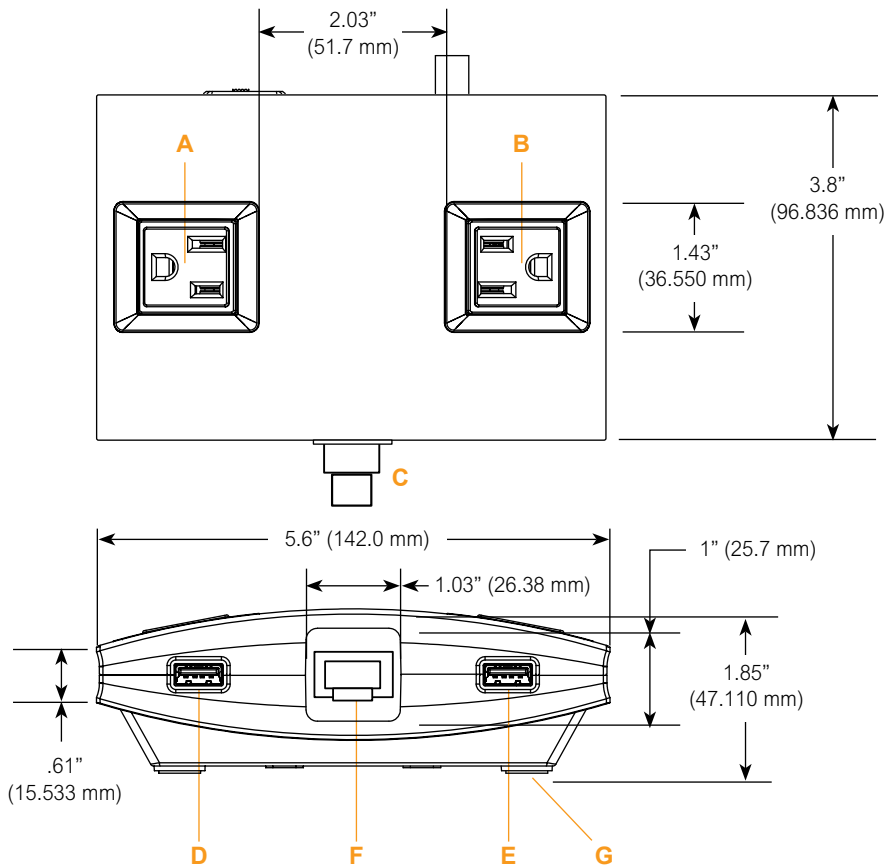

TA-7800 | ChargePort™