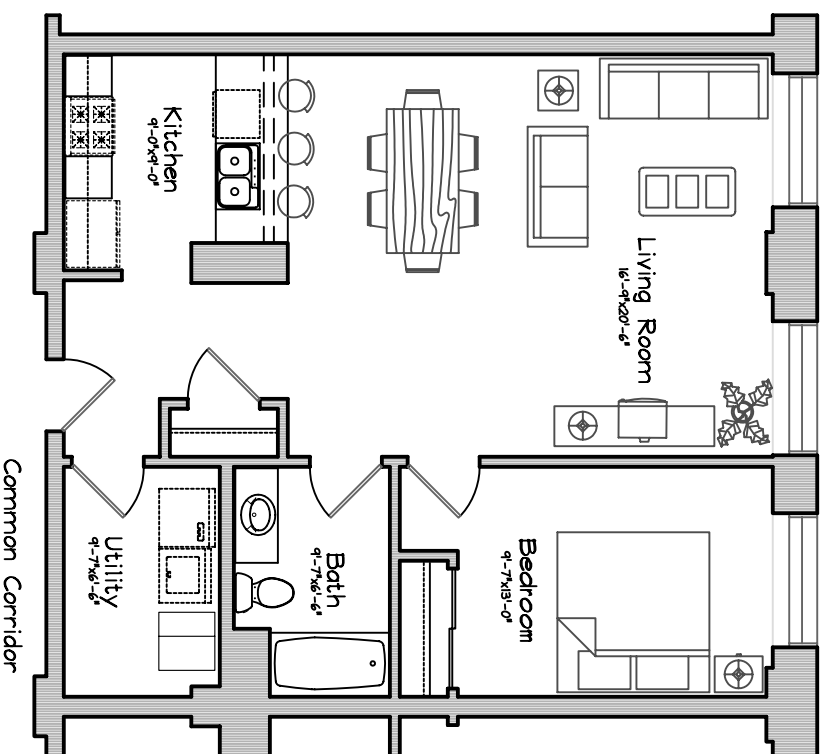

PLANKINTON LOFT APARTMENTS - 5th FLOOR

Courtyard View

Unit #548 = 835 sq ft
One Bedroom, 1 Bath

Scale : 1/8" = 1'-0"

Square Footage taken from center of corridor/party walls to exterior of furred walls.