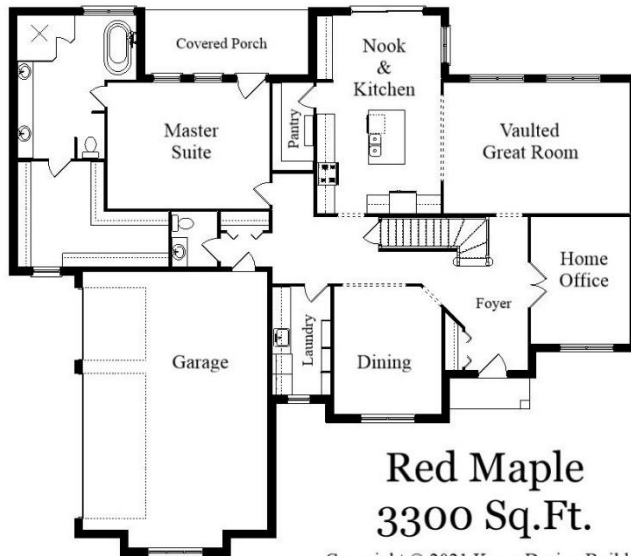

Your Land Your Style Your Home Your Way  
Design + Build = Your Best Value

[www.krausbuild.com](http://www.krausbuild.com)

Red Maple B  
3300 Sq.Ft.

Copyright © 2021 Kraus Design Build  
All Rights Reserved

# Your Land Your Style Your Home Your Way

Design + Build = Your Best Value

**Red Maple**  
**3300 Sq.Ft.**  
Copyright © 2021 Kraus Design Build  
All Rights Reserved

The **Kraus** Company  
DESIGN BUILD  
248-972-5549