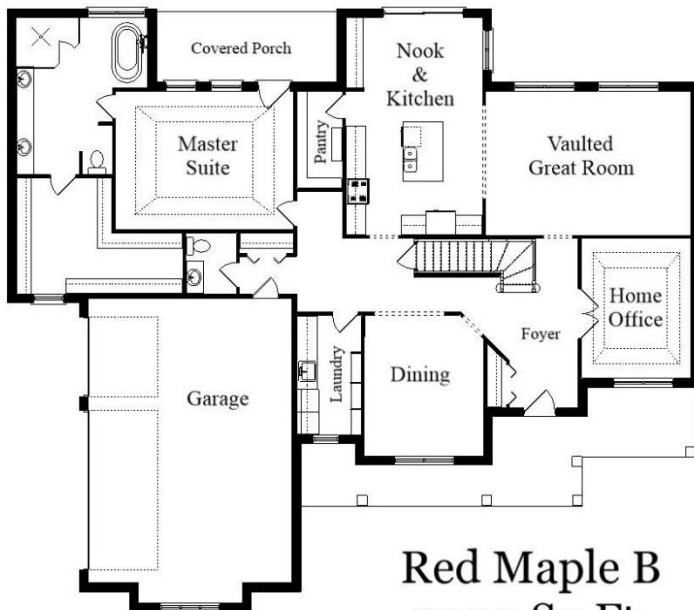

Your Land Your Style Your Home Your Way  
Design + Build = Your Best Value

[www.krausbuild.com](http://www.krausbuild.com)

Red Maple B  
3300 Sq.Ft.

Copyright © 2021 Kraus Design Build  
All Rights Reserved

# Your Land Your Style Your Home Your Way

Design + Build = Your Best Value

**Red Maple**  
**3300 Sq.Ft.**  
Copyright © 2021 Kraus Design Build  
All Rights Reserved

The **Kraus** Company  
DESIGN BUILD  
248-972-5549