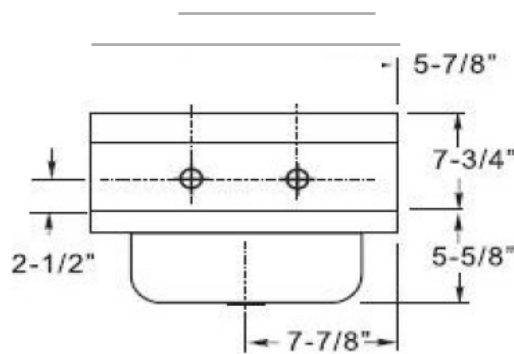

WICKETTS STAINLESS

Stainless Steel Hand Sink

SPECIFICATION

WHS 1615-W-SF-PT-OF

Product #	Description
WHS 1615-W-SF	Hand Sink With Sensor Operated Faucet P-Trap-Over-flow

WICKETTS STAINLESS, LLC
2618 San Miguel Dr. Bldg.# 376
Newport Beach, CA 92660
Tel.(951)-858-2548
Fax.(951)-638-9059
sales@wickettsstainless.com
www.wickettsstainless.com

Approved for Manufacturing
Company: _____
Signature: _____
Print: _____ Date: ____/____/____