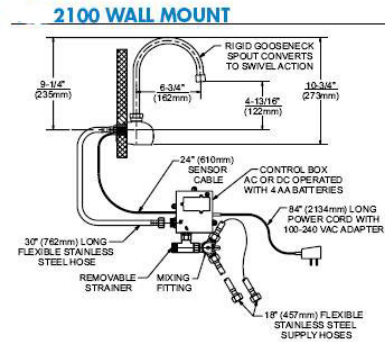

WICKETTS STAINLESS

Stainless Steel Hand Sink

SPECIFICATION

WHS 1615-W-SF-PT-OF