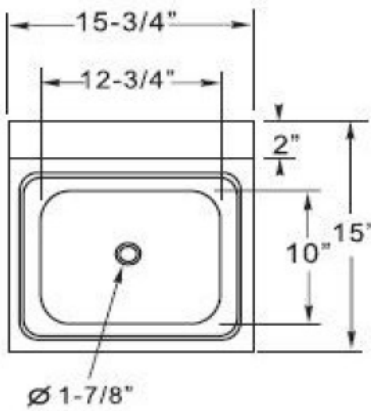

WICKETTS STAINLESS

Stainless Steel Hand Sink

SPECIFICATION

WHS 1615-W-SF-PT-OF

Product #	Description
WHS 1615-W-SF	Hand Sink With Sensor Operated Faucet P-Trap-Over-flow

WICKETTS STAINLESS, LLC
2618 San Miguel Dr. Bldg.# 376
Newport Beach, CA 92660
Tel.(951)-858-2548
Fax.(951)-638-9059
sales@wickettsstainless.com
www.wickettsstainless.com

Approved for Manufacturing
Company: _____
Signature: _____
Print: _____ Date: ____/____/____