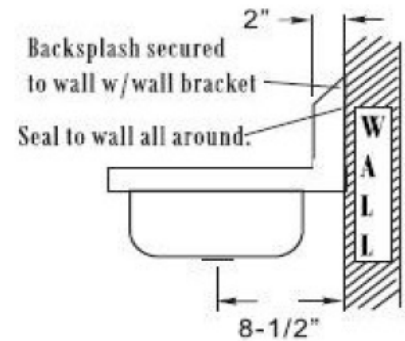

WICKETTS STAINLESS

Stainless Steel Hand Sink

SPECIFICATION

WHS 1615-W-SF-PT-OF

Product #	Description
WHS 1615-W-SF	Hand Sink With Sensor Operated Faucet P-Trap-Over-flow

WICKETTS STAINLESS, LLC
2618 San Miguel Dr. Bldg.# 376
Newport Beach, CA 92660
Tel.(951)-858-2548
Fax.(951)-638-9059
sales@wickettsstainless.com
www.wickettsstainless.com

Approved for Manufacturing
Company: _____
Signature: _____
Print: _____ Date: ____/____/____