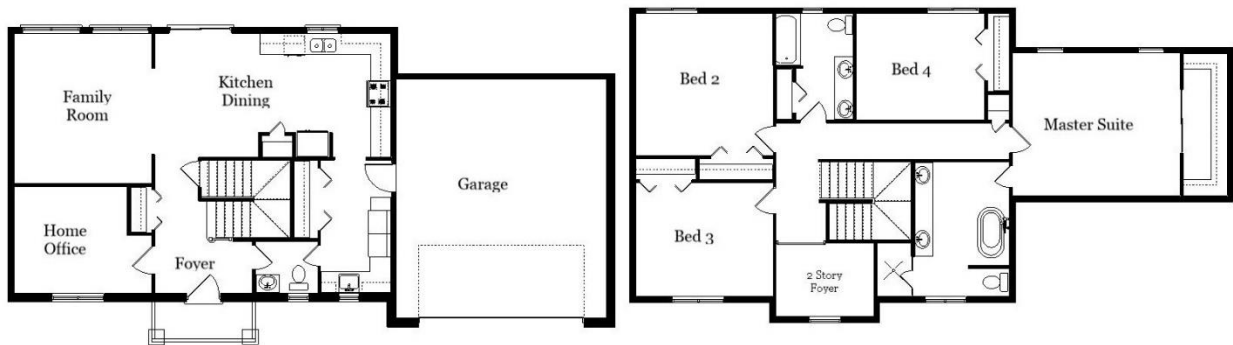

Your Land Your Style Your Home Your Way

Design + Build = Your Best Value

www.krausbuild.com

The Northpoint 4
2200 Sq.Ft.

Copyright © 2022 Kraus Design Build
All Rights Reserved

The **Kraus** Company
DESIGN BUILD