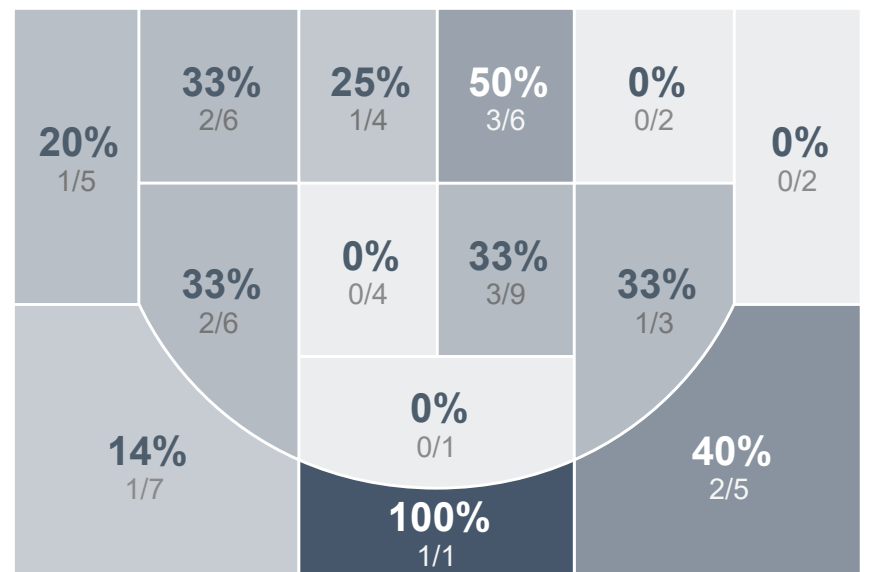

Williston High School