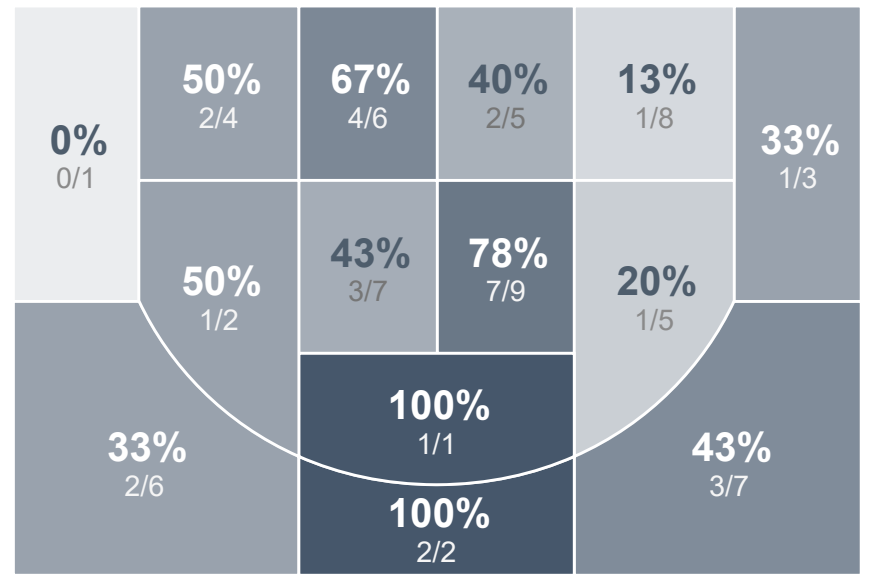

Girls' Varsity Basketball - New