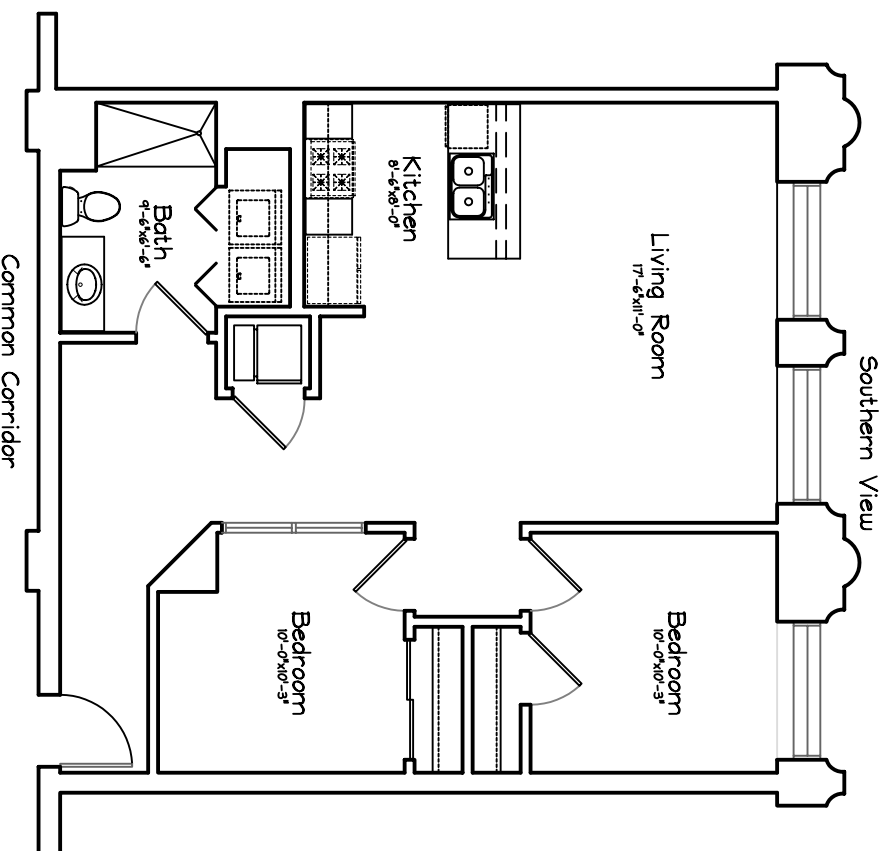

# PLANKINTON LOFT APARTMENTS - 5th FLOOR

Unit #501 = 890 sq ft  
Two Bedroom, 1 Bath

Scale : 1/8" = 1'-0"

Square Footage taken from center of corridor/party walls to exterior of furred walls.