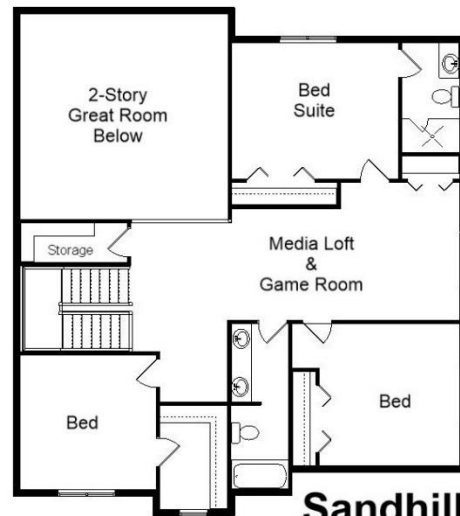

Your Land Your Style Your Home Your Way
Design + Build = Your Best Value

The Kraus Company, LLC
DESIGN BUILD
248-972-5549

Sandhill 2
2990 Sq.Ft.
Copyright © 2019 Kraus Design
All Rights Reserved

Setting the New Standard

Your Land Your Style Your Home Your Way

Design + Build = Your Best Value

The **Kraus** Company, LLC
DESIGN BUILD
248-972-5549

Sandhill
3000 Sq.Ft.
Copyright © 2019 Kraus Design
All Rights Reserved

Setting the New Standard