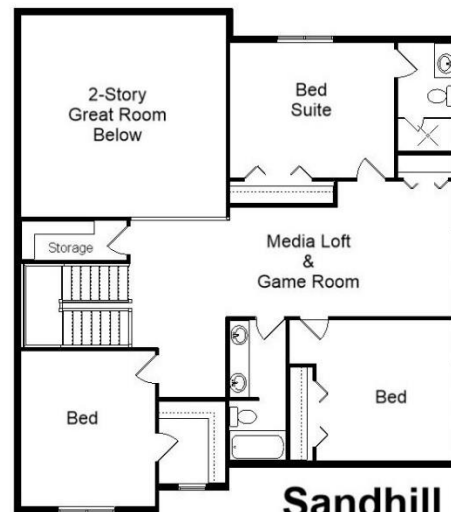

Your Land Your Style Your Home Your Way
Design + Build = Your Best Value

The Kraus Company, LLC
DESIGN BUILD
248-972-5549

Sandhill 2
2990 Sq.Ft.
Copyright © 2019 Kraus Design
All Rights Reserved

Setting the New Standard

Your Land Your Style Your Home Your Way

Design + Build = Your Best Value

The **Kraus** Company, LLC
DESIGN BUILD
248-972-5549

Sandhill
3000 Sq.Ft.
Copyright © 2019 Kraus Design
All Rights Reserved

Setting the New Standard