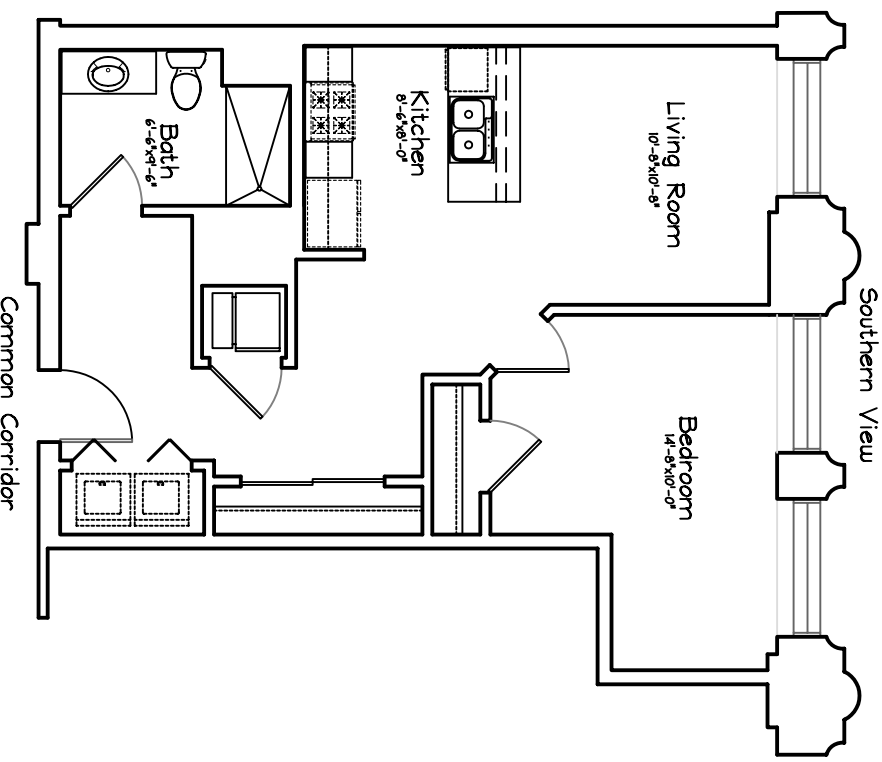

PLANKINTON LOFT APARTMENTS - 5th FLOOR

Unit #503 - 695 sq ft
One Bedroom, 1 Bath

Scale : 1/8" = 1'-0"

Square Footage taken from center of corridor/party walls to exterior of furred walls.