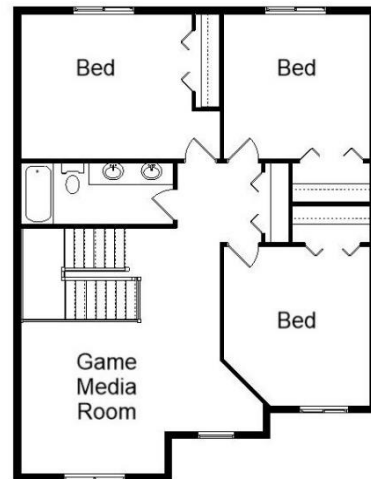

Your Land Your Style Your Home Your Way

Design + Build = Your Best Value

The **Kraus** Company, LLC
DESIGN BUILD
248-972-5549

Oakbrooke
2850 Sq. Ft.

Copyright © 2020 Kraus Design Build
All Rights Reserved