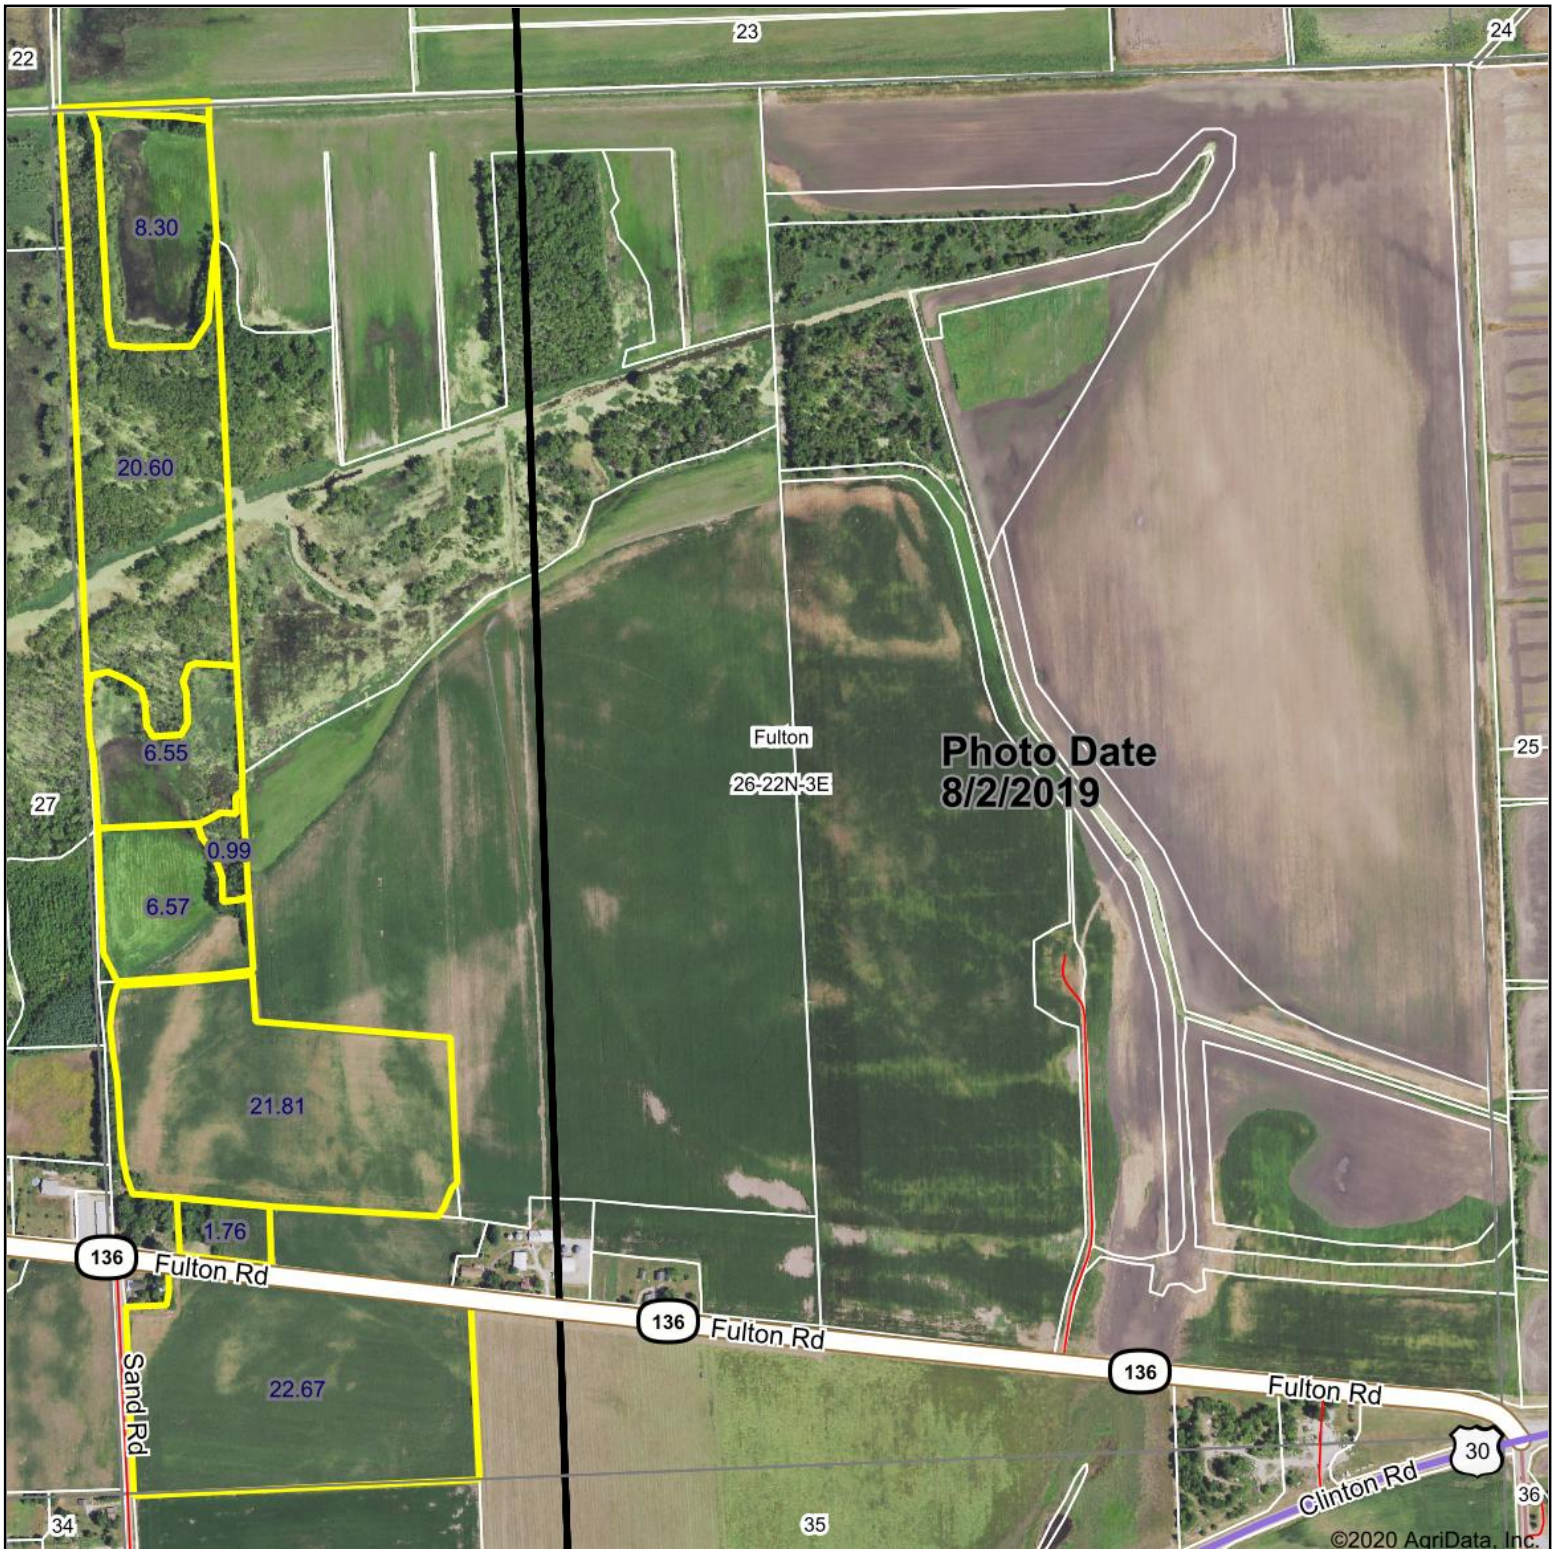

Aerial Map

Map Center: 41° 51' 55.07, -90° 7' 18.19

26-22N-3E
Whiteside County
Illinois

9/11/2020

Maps Provided By:
 **surety**[®]
CUSTOMIZED ONLINE MAPPING
© AgriData, Inc. 2020 www.AgriDataInc.com

Field borders provided by Farm Service Agency as of 5/21/2008.