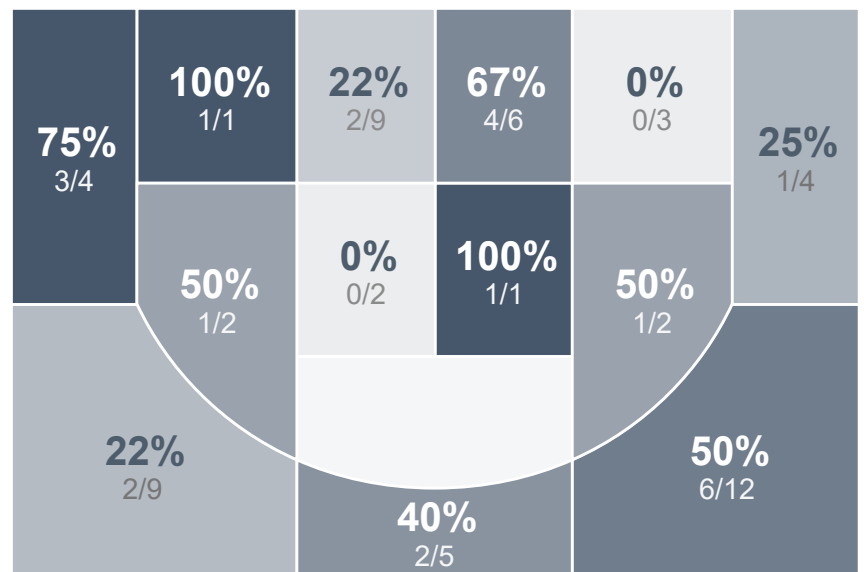

Mandan High School