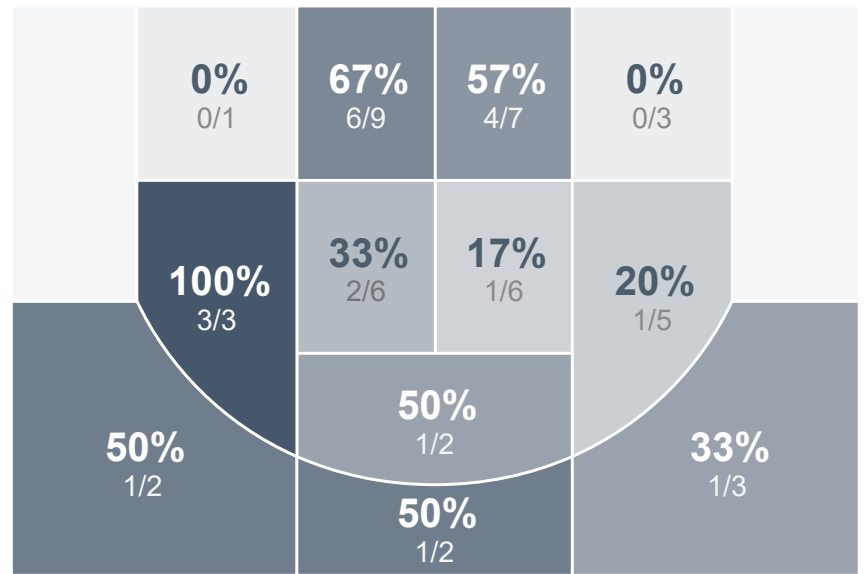

Watford City Girls Basketball