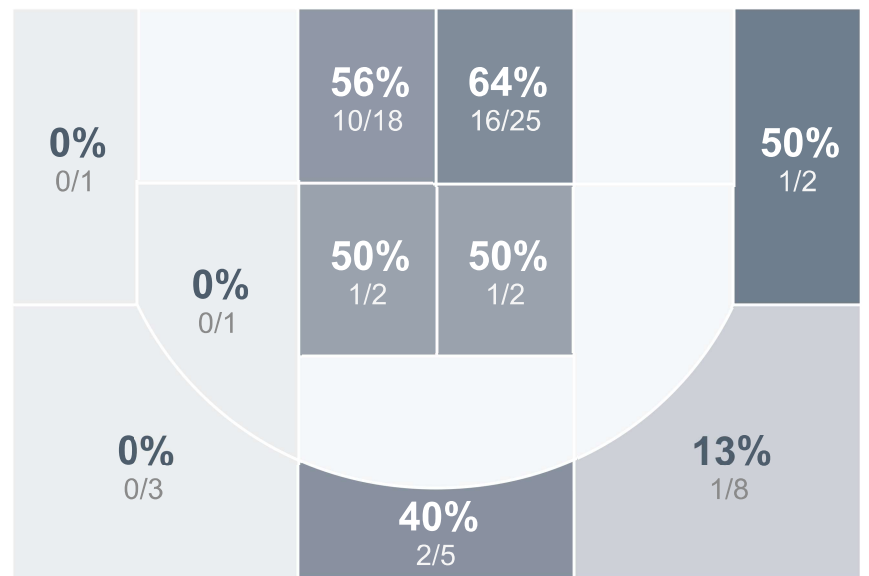

Girls Varsity Basketball