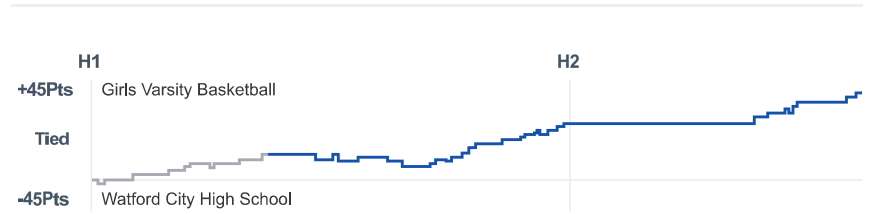

Box Score Report

JHS @ Watford City - Feb 18, 2023 - W 77-39

Period Stats

Team	1	2	Final
JHS	41	36	77
WCHS	16	23	39

Run Graph

Team Stats

	JHS	WCHS
Field Goal %	47.8%	30.2%
Effective Field Goal %	50.7%	33.0%
2FG Made/Attempted	28/48	13/30
2FG%	58.3%	43.3%
3FG Made/Attempted	4/19	3/23
3FG%	21.1%	13.0%
FT Made/Attempted	9/10	4/10
Free Throw Percentage	90.0%	40.0%
Points Per Possession	1.17	0.60
Transition Points	16	2
Points Off Turnovers	15	10
Second Chance Points	15	6
Points in the Paint	56	22
Offensive Rebounds	17	7
Defense Rebounds	30	18
Assists	20	9
Deflections	10	5
Steals	8	6
Blocks	1	1
Turnovers	11	14
Personal Fouls	9	7
Charges Taken	0	0

Girls Varsity Basketball

Watford City High School

Girls Varsity Basketball's Player Stats

Name	Pts	FG	3FG	FT	+/-	MINS	OREB	DREB	AST	DEFL	STL	BLK	TO	FOUL	CHG
#1 Mari Anderson	0	0/1	0/0	0/0	- 7	3	1	1	0	0	0	0	0	0	0
#2 Breanna Oettle	6	2/7	0/2	2/2	+ 37	20	1	5	3	3	3	0	1	0	0
#3 Mea Ulland	0	0/2	0/2	0/0	- 7	3	0	0	0	0	0	0	1	0	0
#4 Hailey Attelson	0	0/1	0/0	0/0	- 7	3	0	0	0	0	0	0	1	0	0
#5 Teagan Bosche	0	0/5	0/3	0/0	+ 15	17	0	1	1	2	0	0	2	0	0
#11 Peyton Waliser	6	2/3	2/3	0/0	+ 5	9	0	2	0	0	0	0	1	1	0
#12 Rylee Joseph	6	2/5	2/5	0/0	+ 31	25	0	2	2	0	0	0	1	1	0
#14 Emily Ellingson	0	0/0	0/0	0/0	- 7	3	0	0	0	0	0	0	0	0	0
#20 Haylie Hakanson	4	2/5	0/0	0/0	+ 16	16	2	3	2	0	0	0	0	1	0
#21 Leah Trumbauer	0	0/2	0/1	0/0	+ 3	9	1	0	2	1	0	0	0	0	0
#22 Edie Hegerle	0	0/0	0/0	0/0	- 7	4	0	0	0	0	0	0	0	0	0
#23 Ella Falk	24	12/17	0/3	0/0	+ 47	23	2	6	5	4	3	1	0	0	0
#24 Jada Walter	8	3/7	0/0	2/2	+ 28	20	4	2	5	0	2	0	2	2	0
#32 Katie Falk	23	9/12	0/0	5/6	+ 43	22	3	6	0	0	0	0	1	4	0