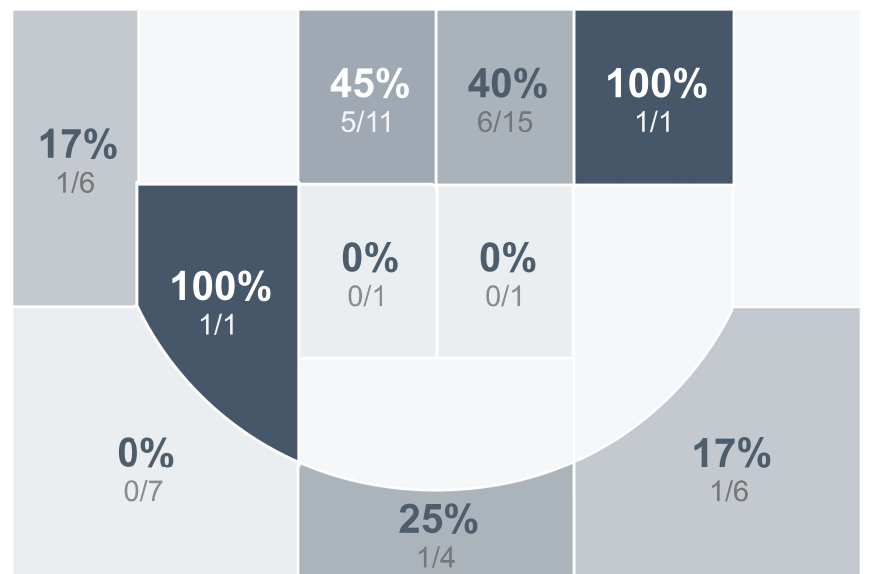

Watford City High School