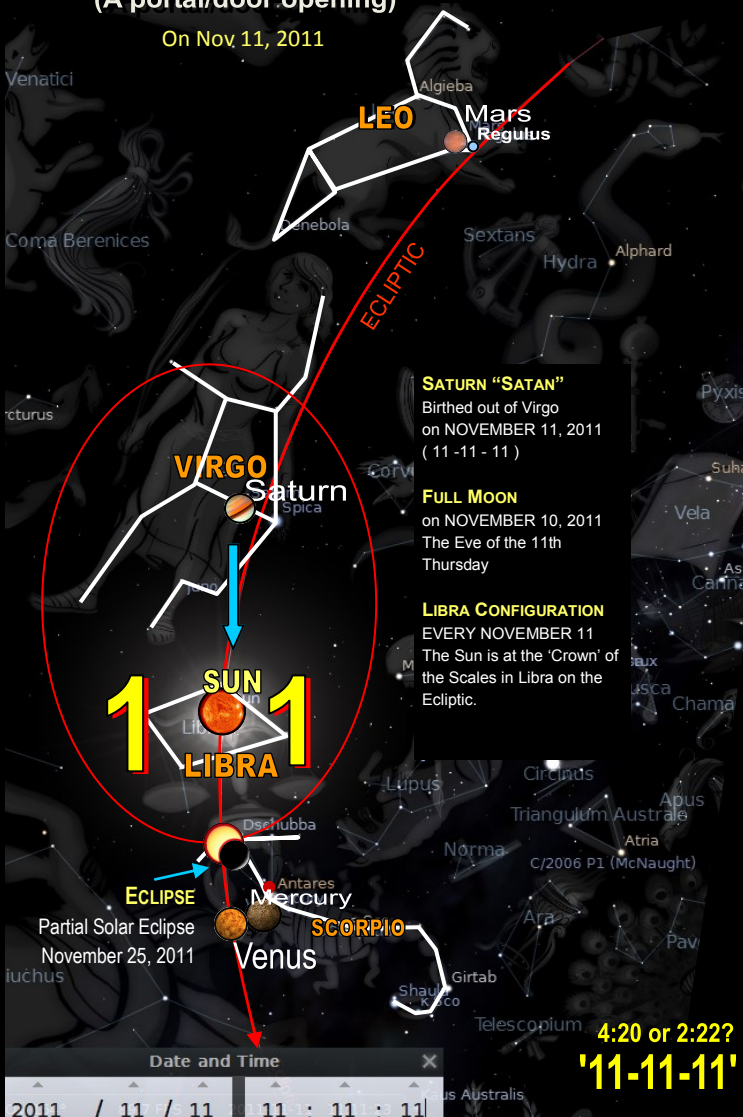

### SOME OBSERVATIONS AND FACTS ABOUT 11-11-11

- The Number 11 marks the beginning of new cycles, an activation. It is one of the few numbers that are not reduced by the addition of the constituent numbers.
- Mathematically,  $[1111 \times 1111] = 1234-321$  (Menorah pattern). There is a condition called the '11:11 Phenomena' when people happen to look at a clock -it will be exactly 11:11.
- The Sun's magnetic field operates on a cycle of polarity reversals averaging 11.11 years in length. There have been recent increase in dramatic abnormalities with solar flares.

## "The Birth of Satan?"

(A portal/door opening)

On Nov 11, 2011