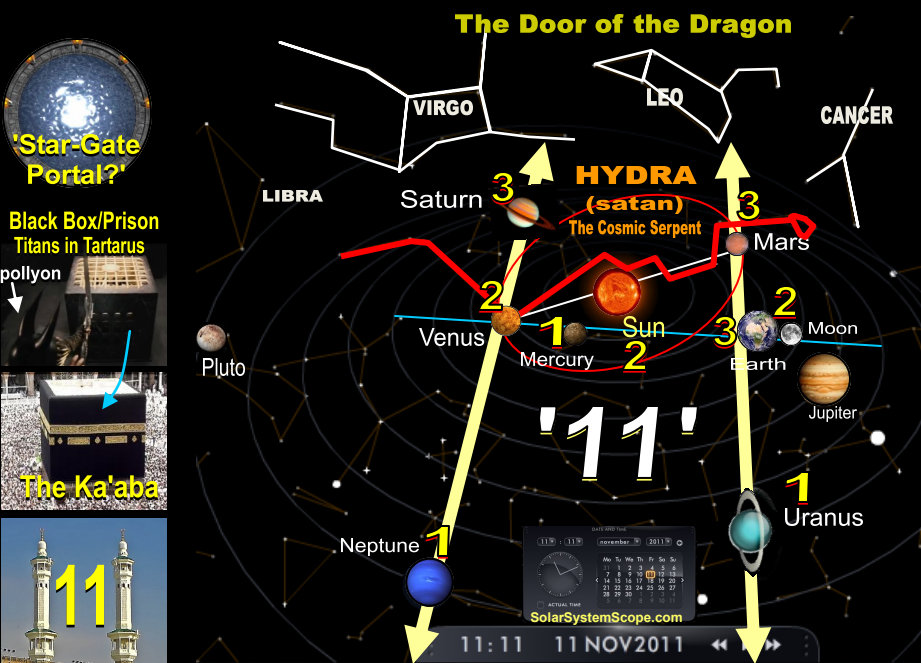

THE COSMIC SERPENT (LUCIFER) IS COMING THROUGH (REVELATION 12:8)

A crop circle appeared on July 29, 2011 near Wiltshire, England. It is biggest crop circles ever seen in England which mirrors a 11-11-11 planetary alignments with Hydra. Hydra is between the cosmic '11' and in-between Venus and Mars as the crop circle portrays. It depicts a 'portal' or GATEWAY as if also traversing across a DNA double helix strand -ready to enter through a Star-Gate. Hydra is the longest constellation in the Heavens. Is this the clue that Lucifer is about to burst through such a portal and somehow be involved with the DNA of Humanity?