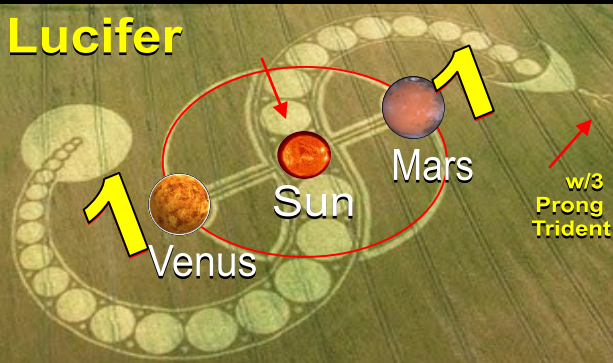

'Star-Gate/Portal'

3 PLANETARY ALIGNMENTS MATH

on NOVEMBER 11, 2011

Neptune - Venus - Saturn (3 Planets) or 1, 2, 3 [1 x 2 x 3 = 6]

Uranus - Earth - Mars (3 Planets) or 1, 2, 3 [1 x 2 x 3 = 6]

Venus - Mercury - Earth (3 Planets) or 1, 2, 3 [1 x 2 x 3 = 6]

= 666

Dec 21, 2012 = 11

1+2+2+1+2+0+1+2 = 11

THE ELEVENTH (11) GATE EXCHANGE?

On Nov 11, 2011 there was a unique Planetary Alignments, 3 in fact. There was 2 that formed a cosmic "11." There was also a crossbeam alignment of Venus, Mercury, Earth-Moon. In the esoteric world and cosmology 11-11-11 will be a time when 1 of the 11 Gates/Doors of Heaven is expected to open. Precisely at 11:11am on the 11th day of the 11th month of the new century, an exchange is anticipated. Something from the Spirit world will enter the Earthly realm and vice-versa. This 11:11 phenomena is related to the Dec 21, 2012 Galactic alignment that is timed at 11:11 UT. Why these alignments are of interest to the occult is that it is the start of the 3 Stargate countdown to their New Age or New World Order to start. Apparently the event is set to celestial stages that are anticipating the birthing of their Messiah-Ascended Master Lucifer that is to return to rule the world.

THE DOOR OF TRANSFORMATION

It is believed that some 'elements' will be removed from Earth during a future 'transmission'. This will be due to the change in 'frequency.' It is anticipated that when this level of frequency becomes fully activated in Humanity, the ability to create a new body will be attained due to a literal change and make-up of the human DNA. What will facilitate this Event is a celestial configuration of 2 pillars or as an '11' to be made out as a STARGATE or 'gate-way' due to the planetary alignments. It is believed that Magnetic Forces will be involved and be channeled to and from the core of the Universe. This is what is needed to allow for the Transformation, Open Door, Exchange and Birthing to happen. For Christians, it is believed that Jesus Christ is and will be that 'Door' at the Rapture. Christ Himself stated that 'He was the Door to the Sheep'.

SOURCES

- 1111themovie.com
- divinetravels.com/11.11.11.html
- immortalsmovie.com
- Stellarium Software
- wikipedia.org/