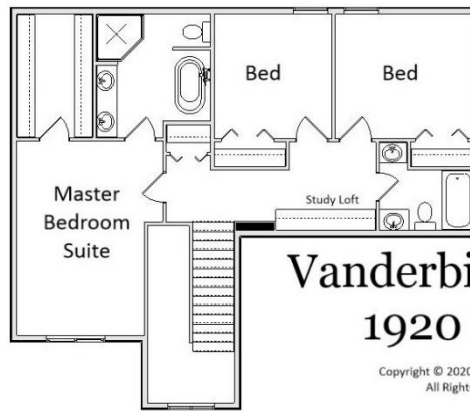

Your Land Your Style Your Home Your Way

Design + Build = Your Best Value

www.krausbuild.com

Legacy Series
Multi-Generation
Home Plan

Vanderbilt Grande 1920 Sq.Ft.

Copyright © 2020 Kraus Design Build
All Rights Reserved