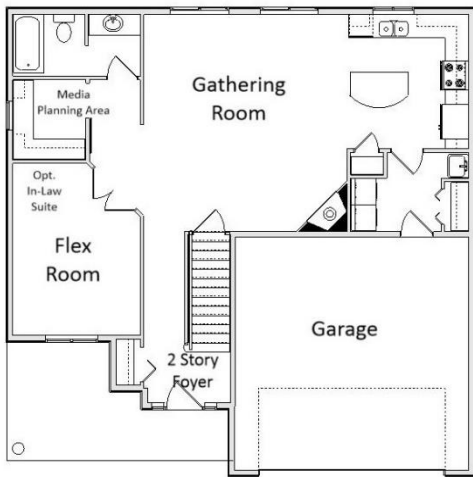

Your Land Your Style Your Home Your Way

Design + Build = Your Best Value

www.krausbuild.com

Legacy Series
Multi-Generation
Home Plan

Vanderbilt Grande 1920 Sq.Ft.

Copyright © 2020 Kraus Design Build
All Rights Reserved

The **Kraus** Company
DESIGN BUILD

248-972-5549

Setting the New Standard