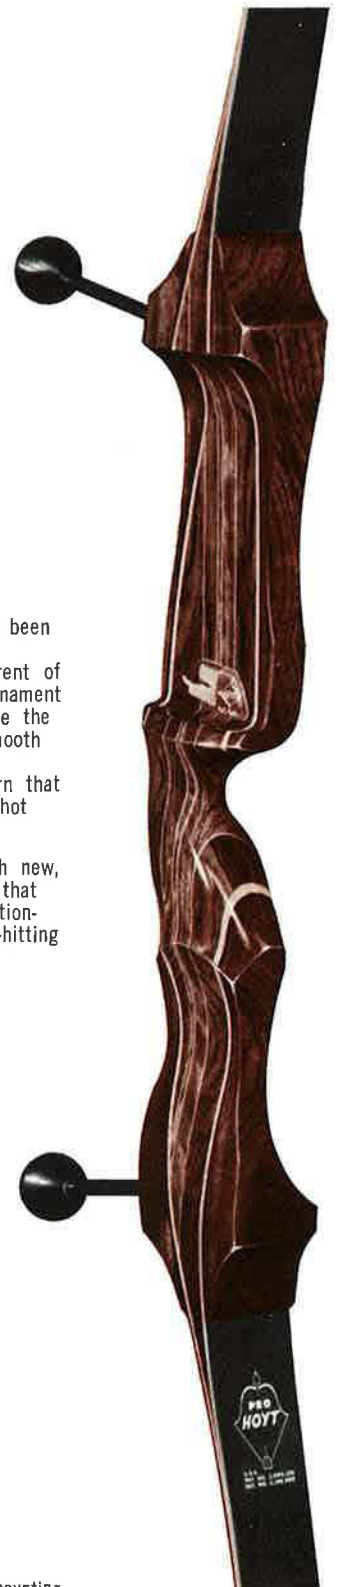

PRO MEDALIST

Super Hunter Bow

Super Hunting Bow

A sharp, new hunting bow that has been engineered with the same built-in, stabilizer controlled accuracy inherent of the award-winning Pro Medalist tournament bow. The true hunter will recognize the well-balance feel . . . the soft, smooth draw of this powerful hard-hitting hunting bow, and its ability to turn that rare opportunity of getting off a shot into a sure-fire trophy shot!

Made to go anywhere proudly, with new, stronger superwood handle section that is tough, rugged and handsome! Action-cor powered limbs to deliver hard-hitting accuracy.

PRO MEDALIST SUPER HUNTER BOW

19000

AMO length: 62"
AMO weights: to 70 lbs. at 28"

STANDARD EQUIPMENT INCLUDES:

Dual Stabilizers with Bushings for mounting optional Bow Quiver or Bow Reel, Action-cor powered Limbs, Tear-drop Overlay Bow Tips, Pro Rest, Ply-O-String Bowstring, Deluxe Bowcase, Olive colored Glass.

RECOMMENDED ACCESSORIES:

Hunting Sight, Bow Quiver, Bow Reel, Bow Camouflage, Handle Wrap, TFC-2.

See back page for accessories.