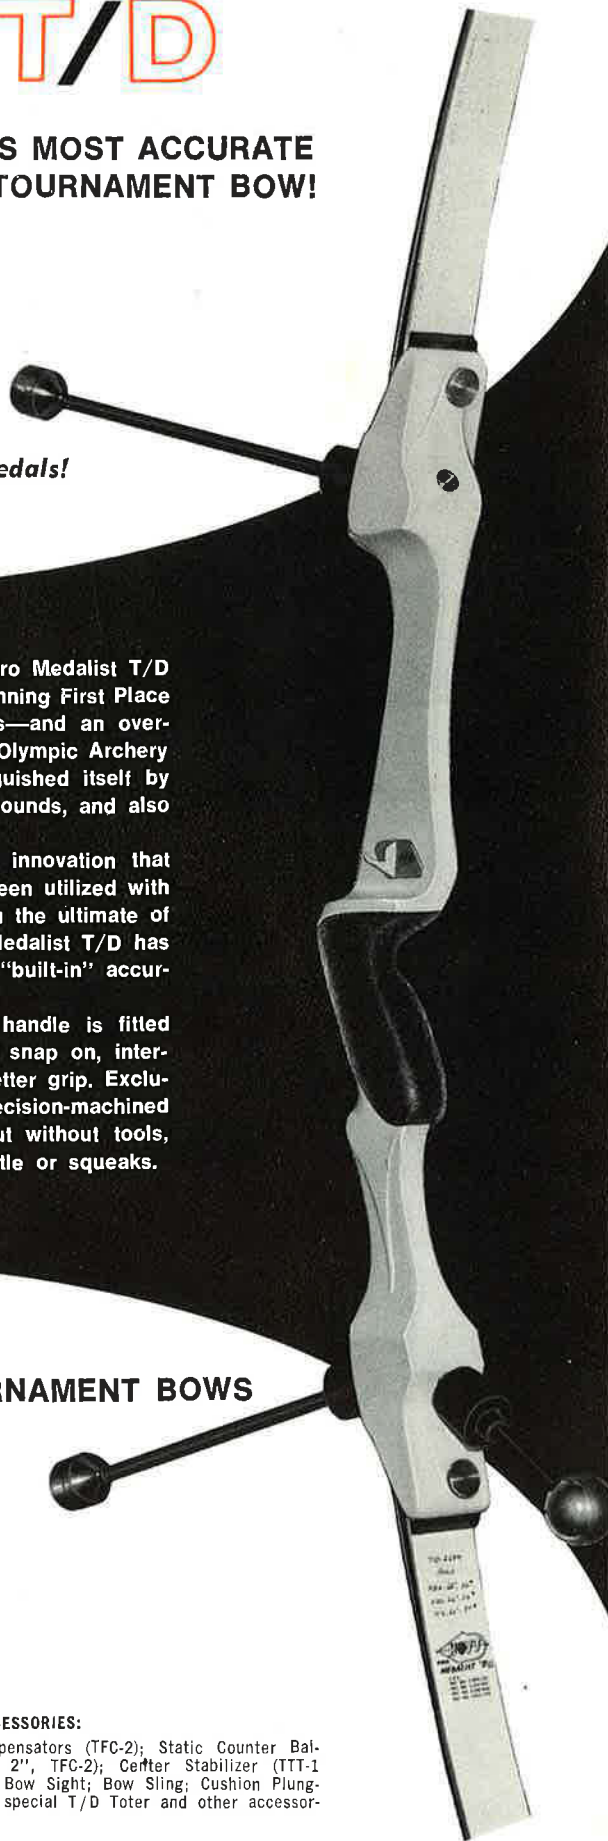

PRO MEDALIST

T/D

**WORLD'S MOST ACCURATE
SUPER TOURNAMENT BOW!**

Winner of 5 out of 6 Olympic Medals!

Proven at the 1972 Olympics! . . . the uncanny Pro Medalist T/D beat the entire field in world-wide competition—winning First Place Gold Medals in both Men's and Women's Events—and an overwhelming sweep of 5 out of 6 Medals in the first Olympic Archery Competition! Its design superiority further distinguished itself by new records in the single and the double FITA Rounds, and also the 30-Meter Distance.

The Hoyt-engineered, torque stabilized design innovation that changed bow concepts in the past decade, has been utilized with even greater advanced improvements to bring you the ultimate of unequalled dependability in bows. The new Pro Medalist T/D has been diligently engineered to perfection with the "built-in" accuracy you need for championship performance!

Beautifully sculptured, lightweight magnesium handle is fitted with stainless steel guide pins and bushings and snap on, interchangeable thumb rest pistol grip, textured for better grip. Exclusive patent-pending limb mounting system has precision-machined bearing surfaces. Action-cor limbs snap in or out without tools, locking in, solid alignment every time with no rattle or squeaks.

PRO MEDALIST T/D SUPER TOURNAMENT BOWS

200⁰⁰

T/D 24 (Long Handle)
AMO Lengths: 66", 68", 70".
White Glass: AMO Weights to 50 lbs. at 28".
Olive Glass: AMO Weights to 60 lbs. at 28".
7½" Sight Window
Handles: Black or White

T/D 20 (Medium Handle)
AMO Lengths: 63", 65", 67".
White Glass: AMO Weights to 55 lbs. at 28".
Olive Glass: AMO Weights to 65 lbs. at 28".
6" Sight Window
Handles: Black or White

STANDARD EQUIPMENT INCLUDES: