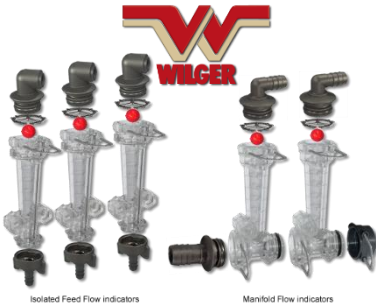

**We Have A Large Selection
Of Push To Connect Fittings
In Stock!**

Variable Pressure Row Starter Kit

- VARIABLE SPEED MOTOR
- DIAL ADJUSTABLE FEED RATE CONTROLLER
- AIR LINE PLUMBING TO ROWS
- A ROW CHECK BODY FOR EACH ROW WITH ORIFICE
- PRESSURE GAUGE, ELECTRICAL HARNESS, CHART
- REDBALL MONITORS, FITTINGS, AND MTG. BAR EXC. *

PART #	ROW #	KIT PRICE	KIT WITH FIRMERS	WITH TOTALLY TUBULARS STARTING
SKVRFK-4	4	\$1010.00 SALE	\$1145.00 SALE	\$ 1215.00 SALE
SKVRFK-6	6	\$1100.00 SALE	\$1300.00 SALE	\$ 1410.00 SALE
SKVRFK-8	8	\$1205.00 SALE	\$1490.00 SALE	\$ 1640.00 SALE
SKVRFK-12	12	\$1820.00 SALE	\$2220.00 SALE	\$ 2445.00 SALE
SKVRFK-16	16	\$2245.00 SALE	\$2780.00 SALE	\$ 3075.00 SALE
SKVRFK-24	24	\$2400.00 SALE	\$3210.00 SALE	\$ 3650.00 SALE
SKVR-P	PUMP	5.3GPM	1/2" FMPT	\$ 189.00 SALE
SKVR-C	1 PUMP	CONTROLLER	ONLY	\$ 340.00 SALE
SKVR-10	CABLE	10' EXTENSION	ONLY	\$ 64.50 SALE
SKVR-20	CABLE	20' EXTENSION	ONLY	\$ 95.00 SALE
SKVR-BAC	9' BATTERY	CABLE	ONLY	\$ 61.50 SALE
SKVR-CKIT	UPGRADE KIT FOR VARIABLE CONTROL	\$ 760.00 SALE	-----	-----
SKVRDFK-12	12 ROW *NO RED BALL	\$1275.00 SALE	\$1695.00 SALE	-----
SKVRDFK-24	24 ROW DRILL *NO RED BALL	\$1405.00 SALE	\$2235.00 SALE	-----
SKVR-LS	LIFT SWITCH KIT	\$175.00 SALE	-----	-----

***PRICES SUBJECT TO CHANGE WITHOUT NOTICE!**

WILGER FLOW INDICATORS

PART #	# ROWS	TYPE	IN/OUT TYPE	PRICE EA.
20460 4 VO	4	MANIFOLD	½-1" / ¼-¾"	\$ 99.00 SALE
20460 6 VO	6	MANIFOLD	½-1" / ¼-¾"	\$ 155.00 SALE
20460 8 VO	8	MANIFOLD	½-1" / ¼-¾"	\$ 210.00 SALE
WFMK12	12	MANIFOLD	PLANTER KIT W/ BAR	\$ 310 SALE
WFMK16	16	MANIFOLD	PLANTER KIT W/ BAR	\$ 360 SALE
20480 1VO	1	ISOLATED	¼ , 3/8", ½"	\$ 24.00 SALE
20480 4VO	4	ISOLATED	¼ , 3/8", ½"	\$ 95.00 SALE
20480 6VO	6	ISOLATED	¼ , 3/8", ½"	\$ 145.00 SALE
204-VOB	16	MTG. BAR	ALL W/ HARDWARE	\$ 49.00 SALE