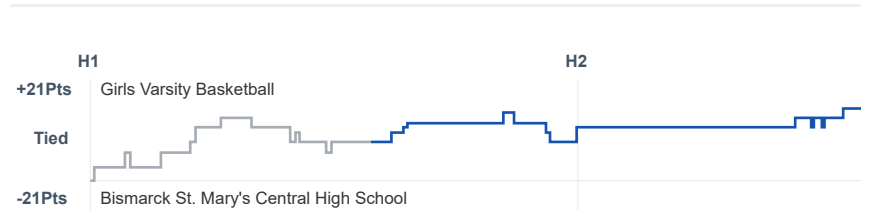

Box Score Report

JHS vs SMCHS - Jan 17, 2023 - W 54-43

Period Stats

Team	1	2	Final
JHS	29	25	54
SMCHS	18	25	43

Run Graph

Team Stats

	JHS	SMCHS
Field Goal %	41.2%	25.8%
Effective Field Goal %	49.0%	27.3%
2FG Made/Attempted	13/23	15/43
2FG%	56.5%	34.9%
3FG Made/Attempted	8/28	2/23
3FG%	28.6%	8.7%
FT Made/Attempted	4/7	7/9
Free Throw Percentage	57.1%	77.8%
Points Per Possession	0.83	0.64
Transition Points	8	2
Points Off Turnovers	14	17
Second Chance Points	5	12
Points in the Paint	24	24
Offensive Rebounds	9	16
Defense Rebounds	34	22
Assists	16	13
Deflections	3	5
Steals	3	10
Blocks	1	0
Turnovers	20	13
Personal Fouls	14	9
Charges Taken	0	0