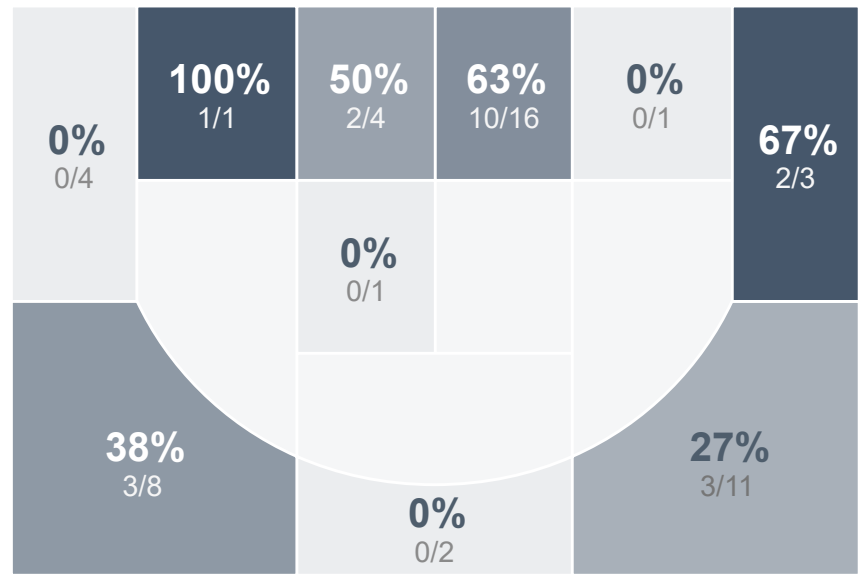

Girls Varsity Basketball