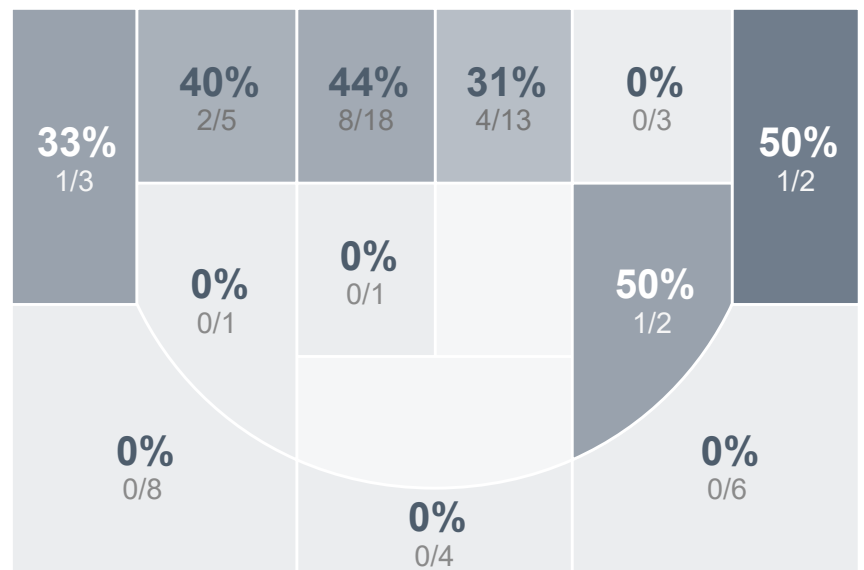

Bismarck St. Mary's Central High School