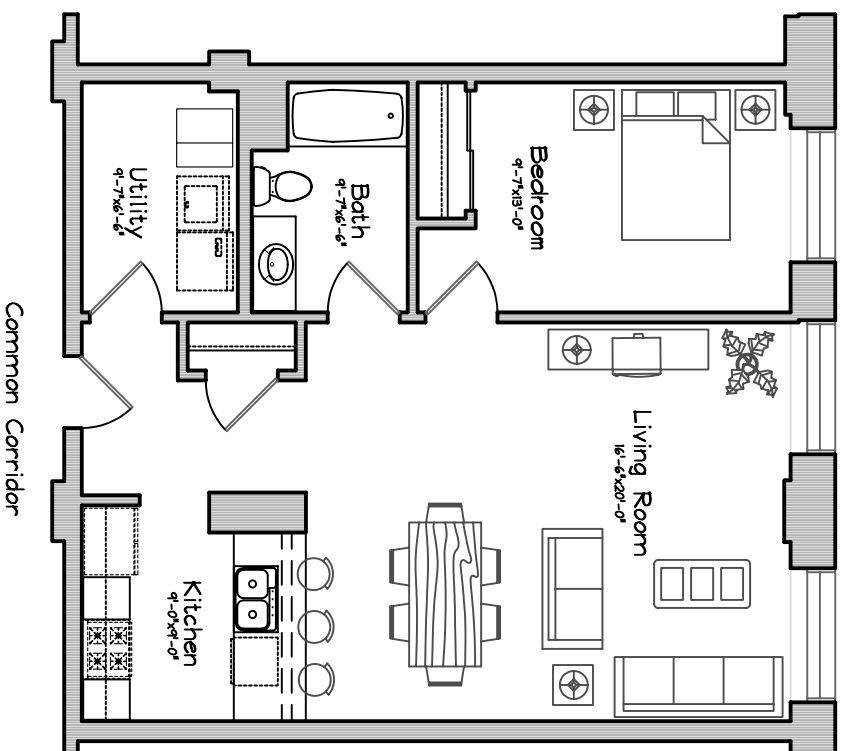

# PLANKINTON LOFT APARTMENTS - 5th FLOOR

Courtyard View

Unit #550 = 830 sq ft  
One Bedroom, 1 Bath

Scale : 1/8" = 1'-0"

Square Footage taken from center of corridor/party walls  
to exterior of furred walls.