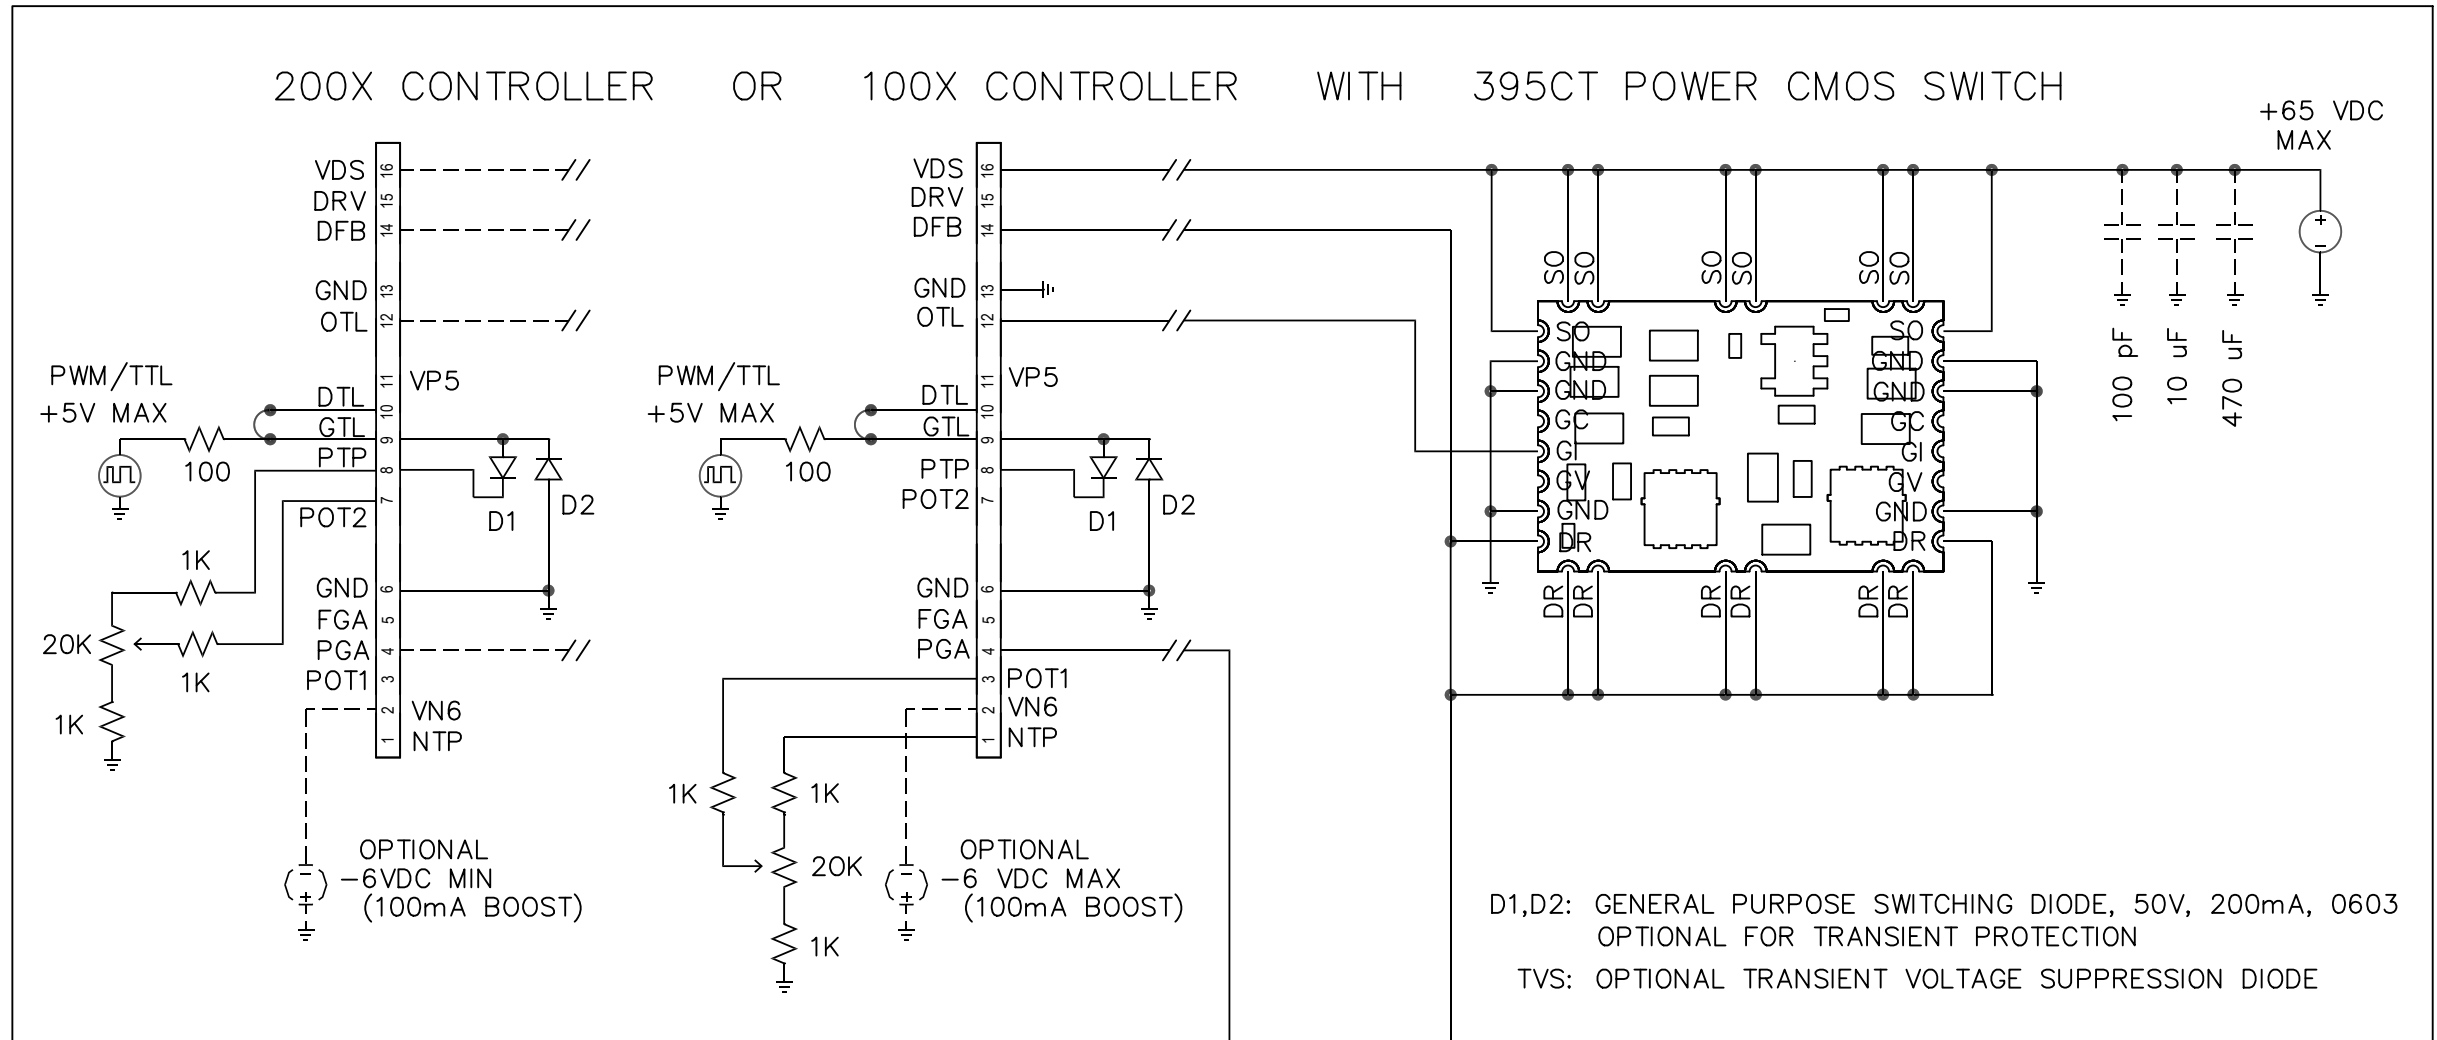

TYPICAL 792E EVALUATION BOARD SCHEMATIC

GaN AMPLIFIER TEST BOARD

TYPICAL 795E EVALUATION BOARD SCHEMATIC

GaN AMPLIFIER TEST BOARD