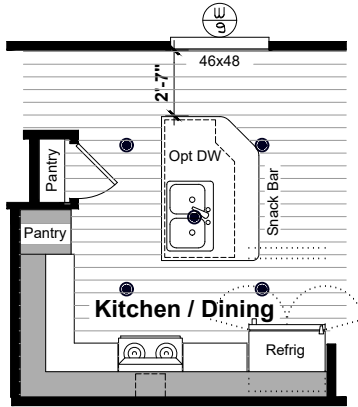

Golden Pacific II Solana

Option Deluxe Bath 1 Layout (B)

Option Enlarged Laundry
(Reduces BR 2)

Option Chef Kitchen

Option Bath 1 (C)
(W/ WIC)

Square Footage:
 14x48 = 688 Sq. Ft.
 14x50 = 717 Sq. Ft.
 14x52 = 745 Sq. Ft.
 14x54 = 774 Sq. Ft.
 14x56 = 802 Sq. Ft.
 14x58 = 831 Sq. Ft.