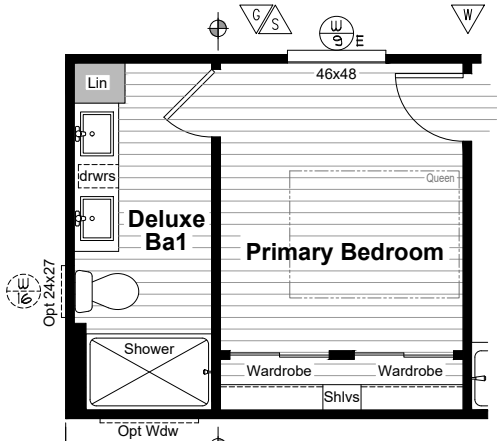

Golden Pacific II Solana

Option Deluxe Bath 1 Layout (B)

Option Enlarged Laundry
(Reduces BR 2)

Option Chef Kitchen

Option Bath 1 (C)
(W/ WIC)

Square Footage:
 14x48 = 688 Sq. Ft.
 14x50 = 717 Sq. Ft.
 14x52 = 745 Sq. Ft.
 14x54 = 774 Sq. Ft.
 14x56 = 802 Sq. Ft.
 14x58 = 831 Sq. Ft.