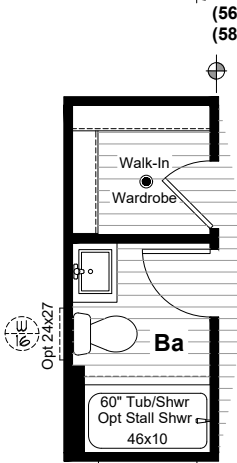

Golden Pacific II Solana

Option Deluxe Bath 1 Layout (B)

Option Enlarged Laundry
(Reduces BR 2)

Option Chef Kitchen

Option Bath 1 (C)
(W/ WIC)

Square Footage:
 14x48 = 688 Sq. Ft.
 14x50 = 717 Sq. Ft.
 14x52 = 745 Sq. Ft.
 14x54 = 774 Sq. Ft.
 14x56 = 802 Sq. Ft.
 14x58 = 831 Sq. Ft.