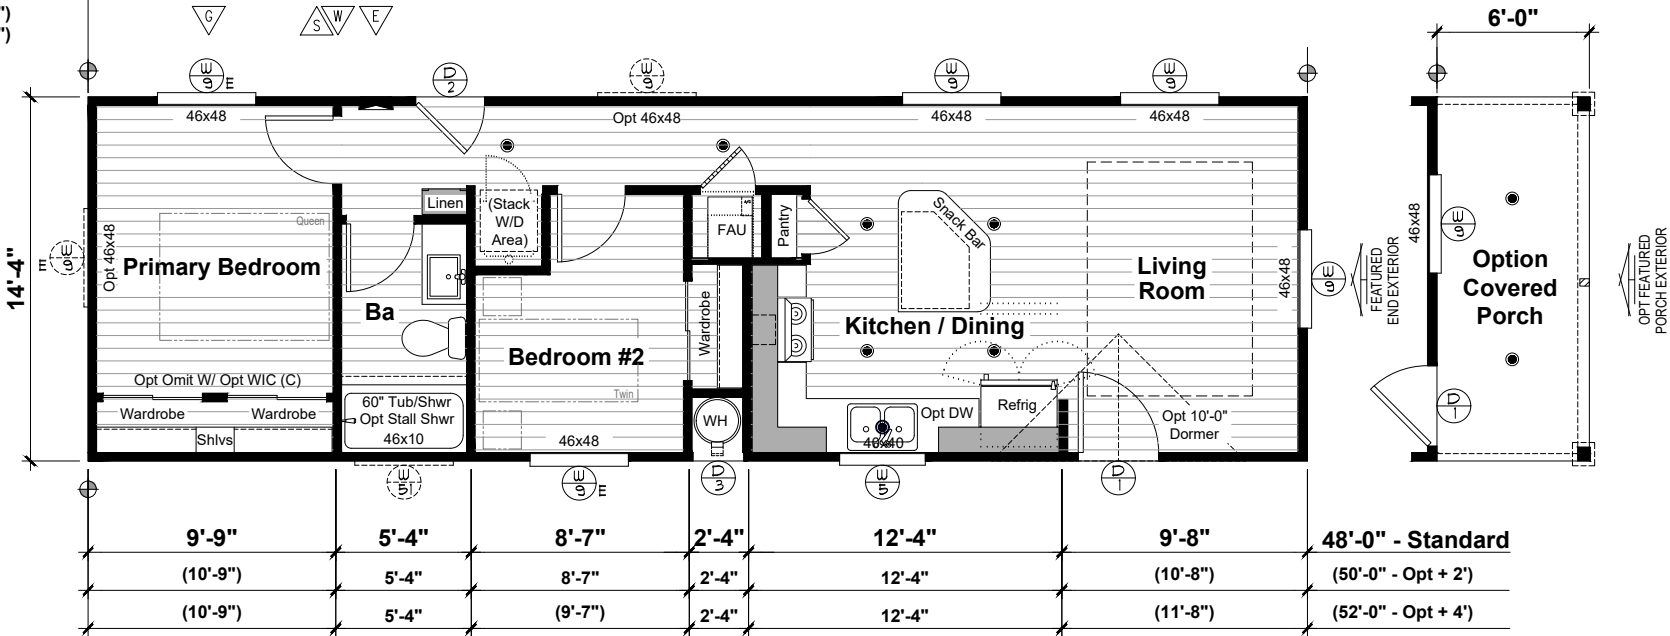

Golden Pacific II Solana

Option Deluxe Bath 1 Layout (B)

Option Enlarged Laundry
(Reduces BR 2)

Option Chef Kitchen

Option Bath 1 (C)
(W/ WIC)

Square Footage:
 14x48 = 688 Sq. Ft.
 14x50 = 717 Sq. Ft.
 14x52 = 745 Sq. Ft.
 14x54 = 774 Sq. Ft.
 14x56 = 802 Sq. Ft.
 14x58 = 831 Sq. Ft.