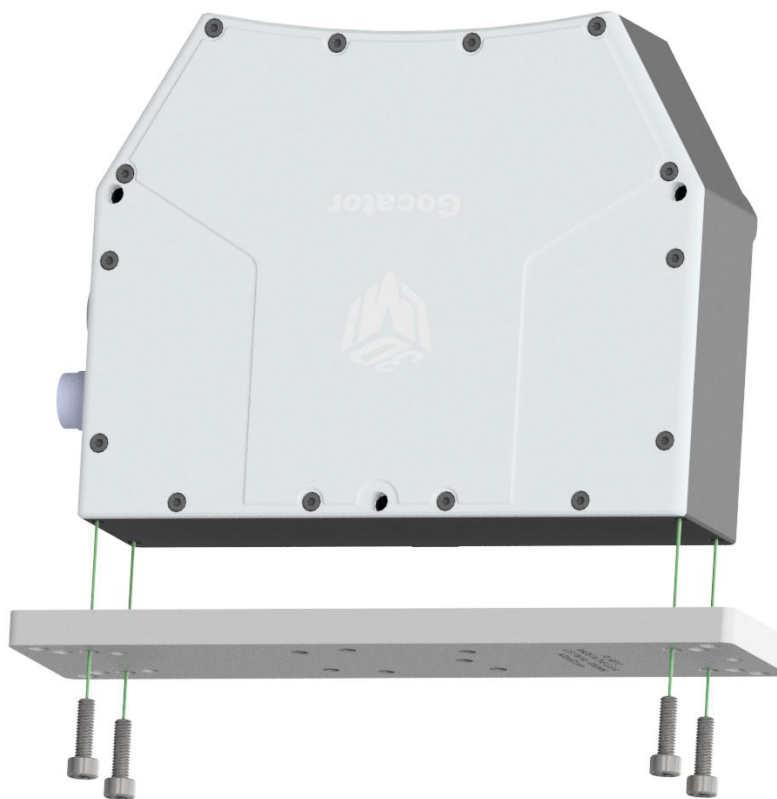

ADandD P/N PL-AB10

Mounting for LMI Gocator 3506

Mounts with included (4) S.H.C.S. - M5-0.8mm X 16mm 18-8SS

Sample Setup Application