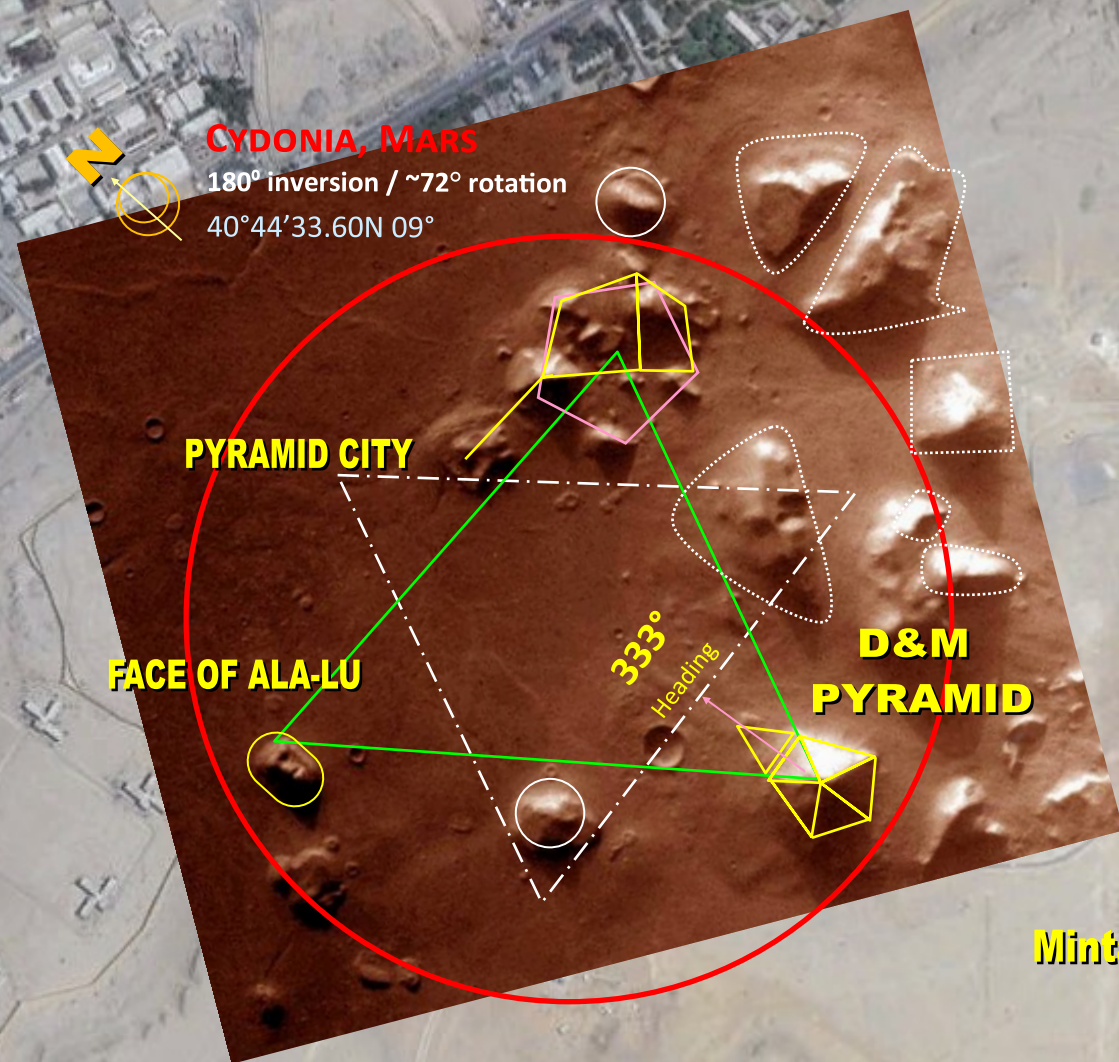

GIZA PLEIADES STAR MAP

EGYPT

CYDONIA MARS TRIANGULATION PATTERN

PLEIADES STAR CLUSTER

7 Daughters of Atlas