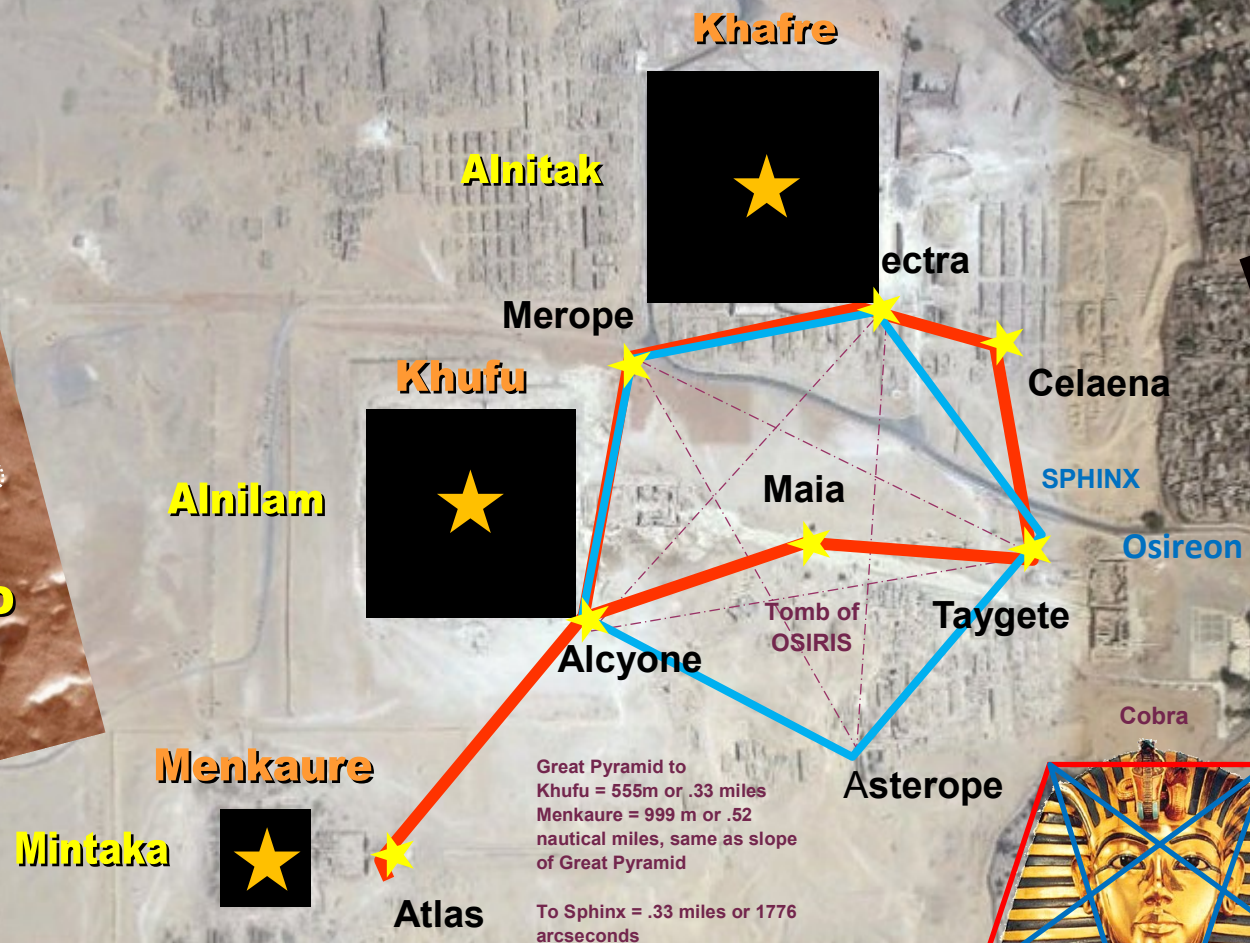

GIZA CYDONIA STAR MAP

EGYPT CYDONIA MARS TRIANGULATION PATTERN

MARTIAN MOTIF

40°44'33.60N 09°27'40.29W

CYDONIA, MARS

Nablu Center
PLEIADES CITY

PLEIADES STAR CLUSTER

7 Daughters of Atlas

Tel-Balata
FACE OF ALA-LU

1.11 MILES

1 NAUTICAL MILE

Pagan Fortress - Jupiter
D&M PENTAGON

© Composition and Some Graphics by
LUIS B. VEGA
vegapost@hotmail.com
www.PostScripts.org
FOR ILLUSTRATION PURPOSES ONLY

MAIN SOURCES
Earth.Google.com
ESA.ist - G. Neukum
Mars.Google.com
Wikipedia.com

Image © 2023 Maxar Technologies

Google Earth

GIZA PLEIADES STAR MAP

EGYPT

CYDONIA MARS TRIANGULATION PATTERN

PLEIADES STAR CLUSTER

7 Daughters of Atlas

Great Pyramid to Khufu = 555m or .33 miles
 Menkaure = 999 m or .52 nautical miles, same as slope of Great Pyramid

To Sphinx = .33 miles or 1776 arcseconds

To Osireion = 666 yards or .33 nautical miles and 360 smoots