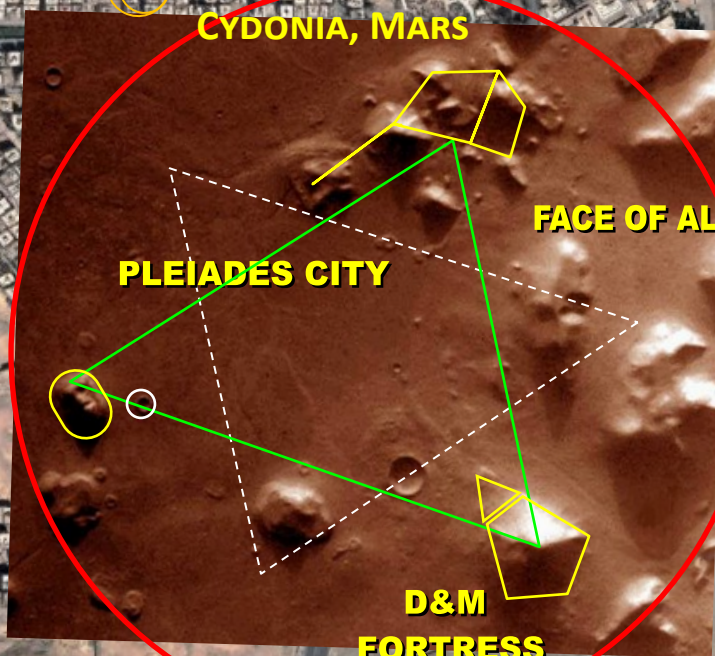

GIZA CYDONIA STAR MAP

EGYPT CYDONIA MARS TRIANGULATION PATTERN

MARTIAN MOTIF

40°44'33.60N 09°27'40.29W

CYDONIA, MARS

Nablu Center
PLEIADES CITY

PLEIADES STAR CLUSTER

7 Daughters of Atlas

Tel-Balata
FACE OF ALA-LU

1.11 MILES

1 NAUTICAL MILE

Pagan Fortress - Jupiter
D&M PENTAGON

© Composition and Some Graphics by
LUIS B. VEGA
vegapost@hotmail.com
www.PostScripts.org
FOR ILLUSTRATION PURPOSES ONLY

7 Daughters of Atlas

Great Pyramid to Khufu = 555m or .33 miles
 Menkaure = 999 m or .52 nautical miles, same as slope of Great Pyramid

To Sphinx = .33 miles or 1776 arcseconds

To Osireion = 666 yards or .33 nautical miles and 360 smoots