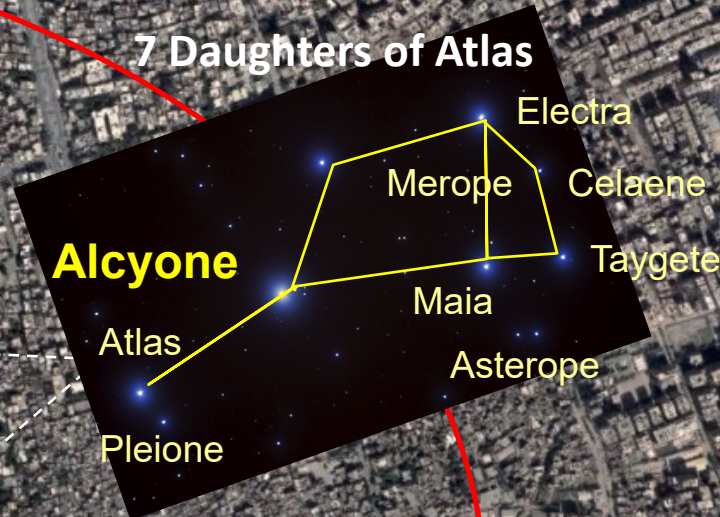

GIZA CYDONIA STAR MAP

EGYPT CYDONIA MARS TRIANGULATION PATTERN

MARTIAN MOTIF

40°44'33.60N 09°27'40.29W

CYDONIA, MARS

Nablu Center
PLEIADES CITY

PLEIADES STAR CLUSTER

7 Daughters of Atlas

Tel-Balata
FACE OF ALA-LU

1.11 MILES

1 NAUTICAL MILE

Pagan Fortress - Jupiter
D&M PENTAGON

© Composition and Some Graphics by
LUIS B. VEGA
vegapost@hotmail.com
www.PostScripts.org
FOR ILLUSTRATION PURPOSES ONLY

7 Daughters of Atlas

Great Pyramid to Khufu = 555m or .33 miles
 Menkaure = 999 m or .52 nautical miles, same as slope of Great Pyramid

To Sphinx = .33 miles or 1776 arcseconds

To Osireion = 666 yards or .33 nautical miles and 360 smoots