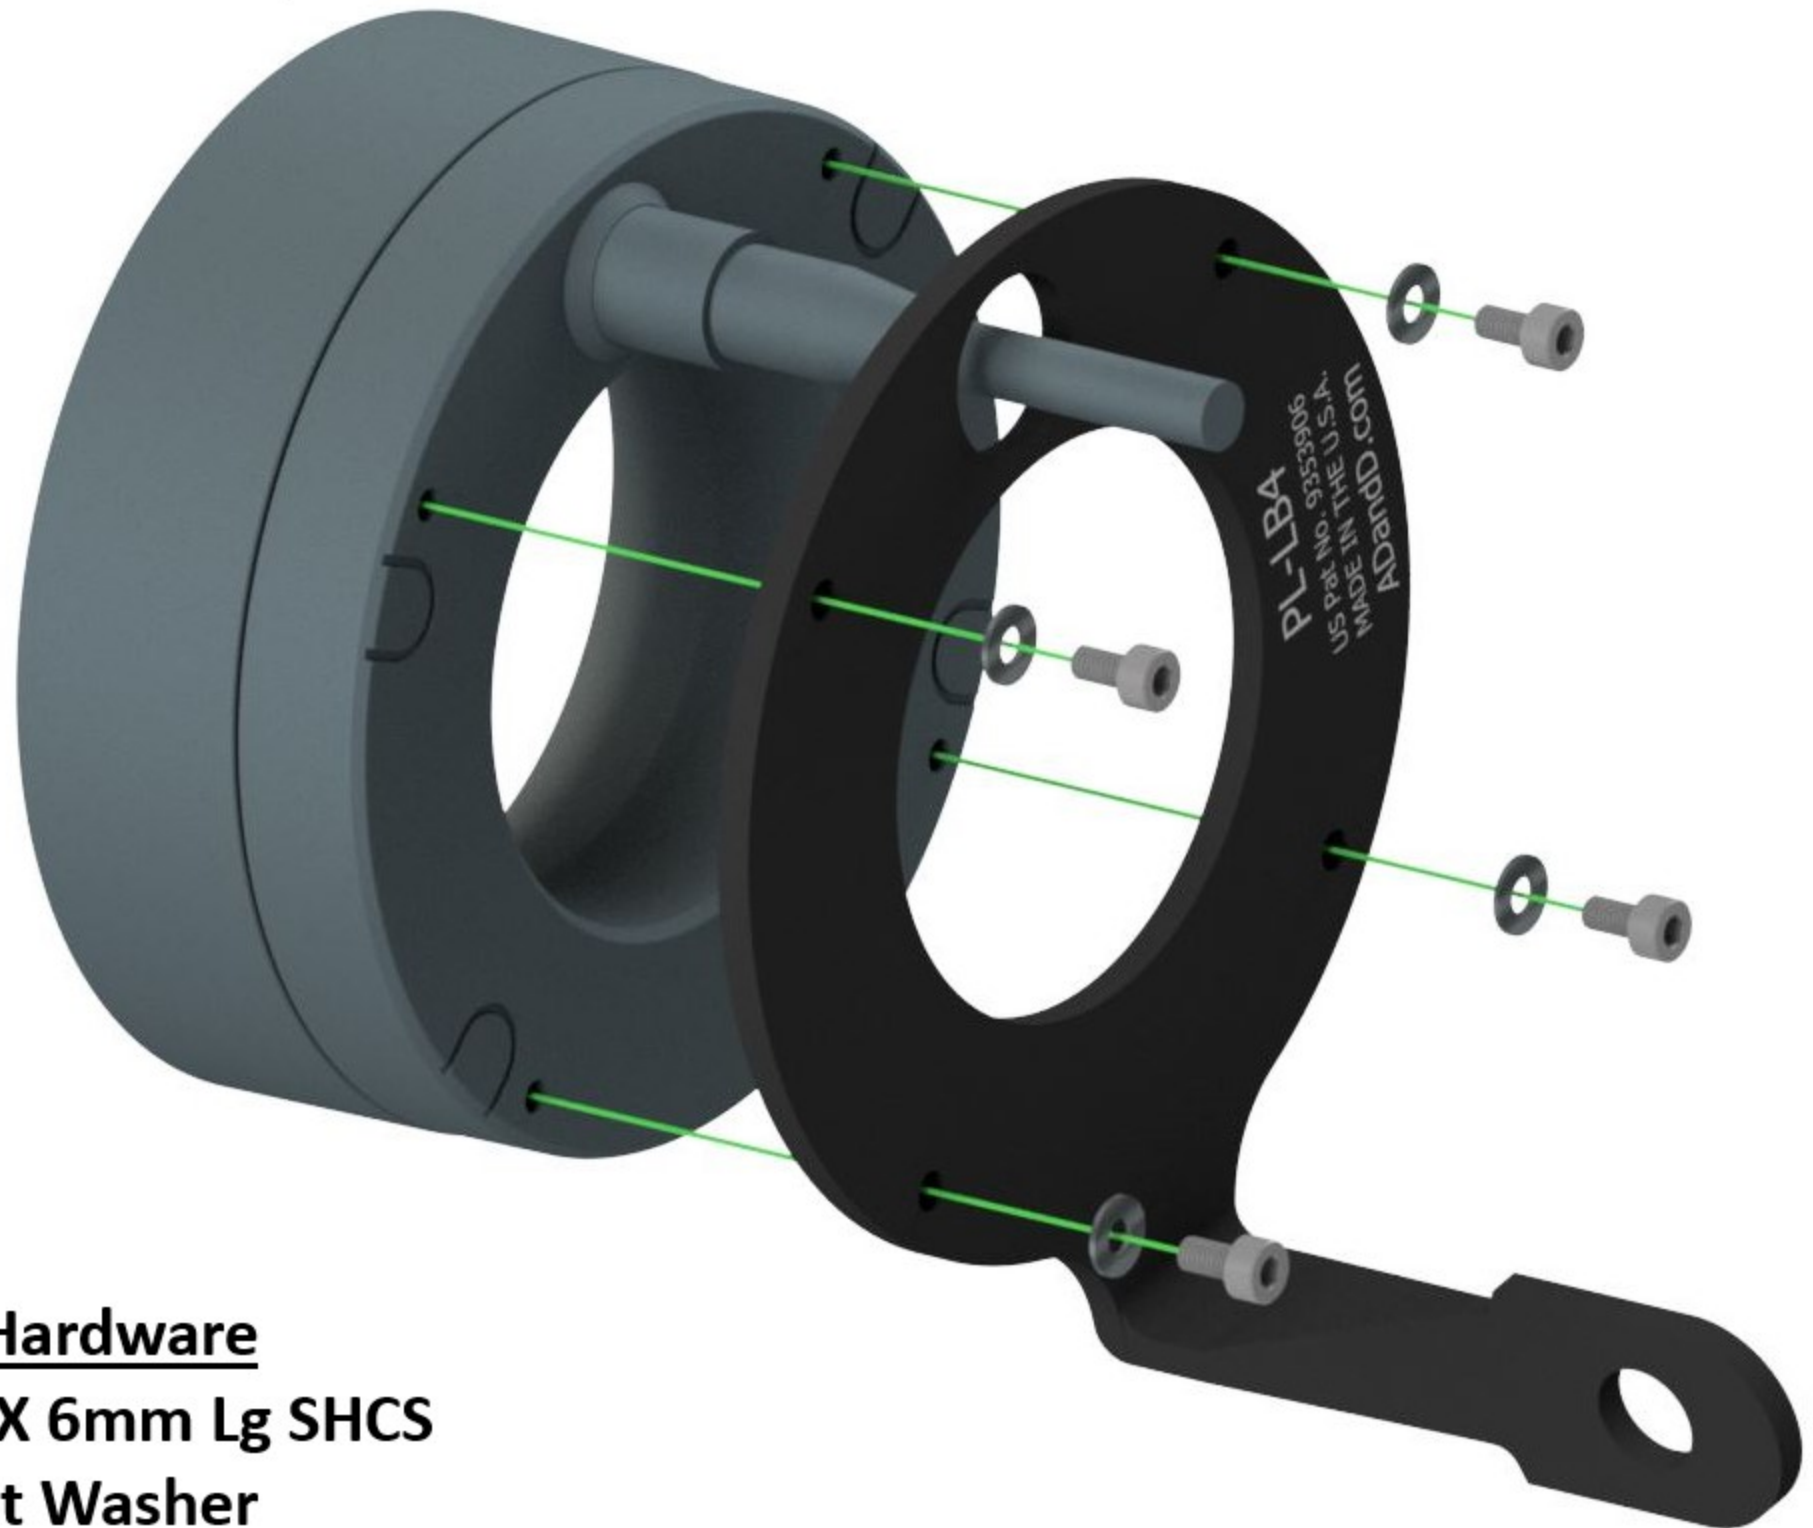

# ADandD Pop Link #PL-LB4

(Keyence #CA-DRW5X Shown)

## Included Hardware

(4) M3-.7 X 6mm Lg SHCS

(4) M3 Flat Washer