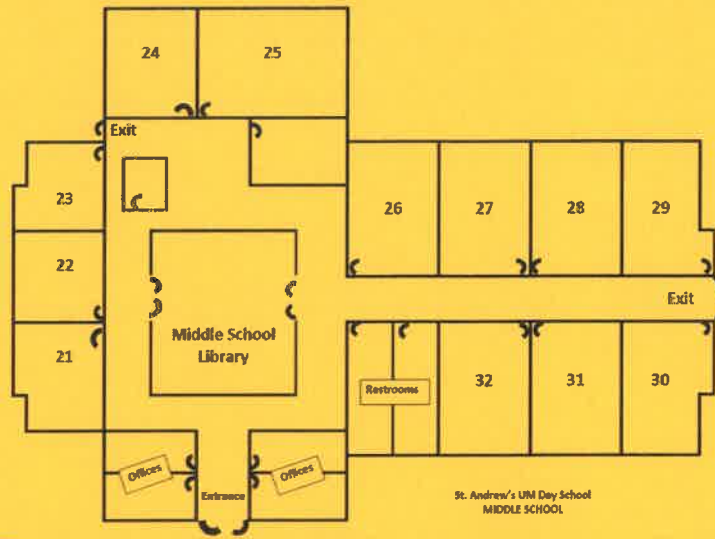

**SAINT ANDREW'S
UNITED METHODIST
DAY SCHOOL**

Day School
School

St. Andrew's UM Day School
MIDDLE SCHOOL

Parking and Exit
to Tarragon
Lane

Parking and exit to Wallace
Manor Rd.