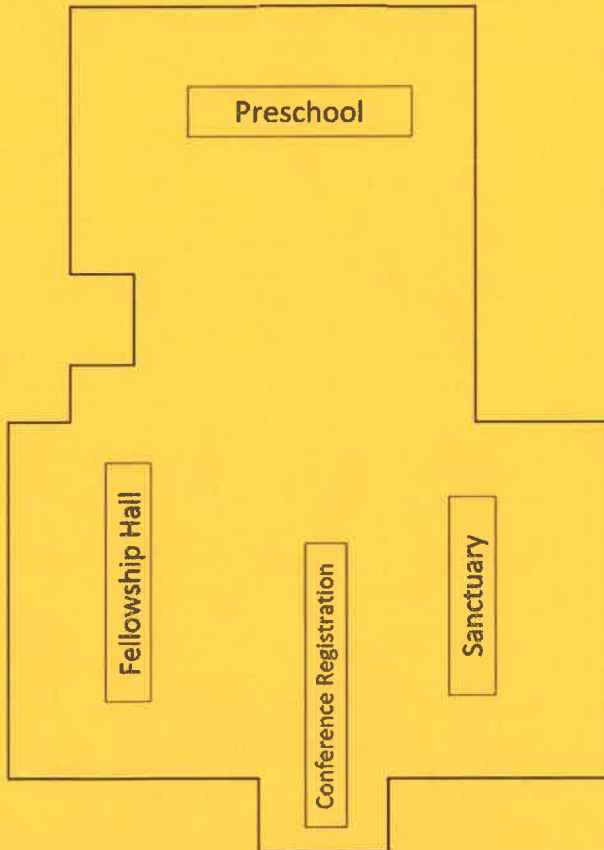

**SAINT ANDREW'S
UNITED METHODIST
DAY SCHOOL**

Day School
School

St. Andrew's UM Day School
MIDDLE SCHOOL

Parking and Exit
to Tarragon
Lane

Parking and exit to Wallace
Manor Rd.