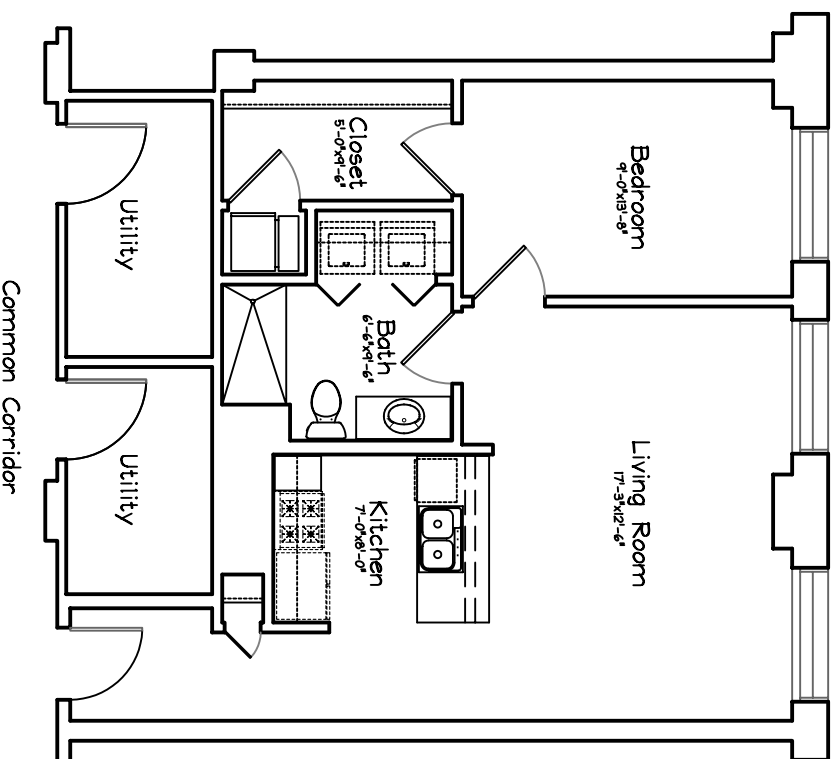

# PLANKINTON LOFT APARTMENTS - 3rd FLOOR

Southern View

Unit #306 = 700 sq ft  
One Bedroom, 1 Bath

Scale : 1/8" = 1'-0"

Square Footage taken from center of corridor/party walls  
to exterior of furred walls.