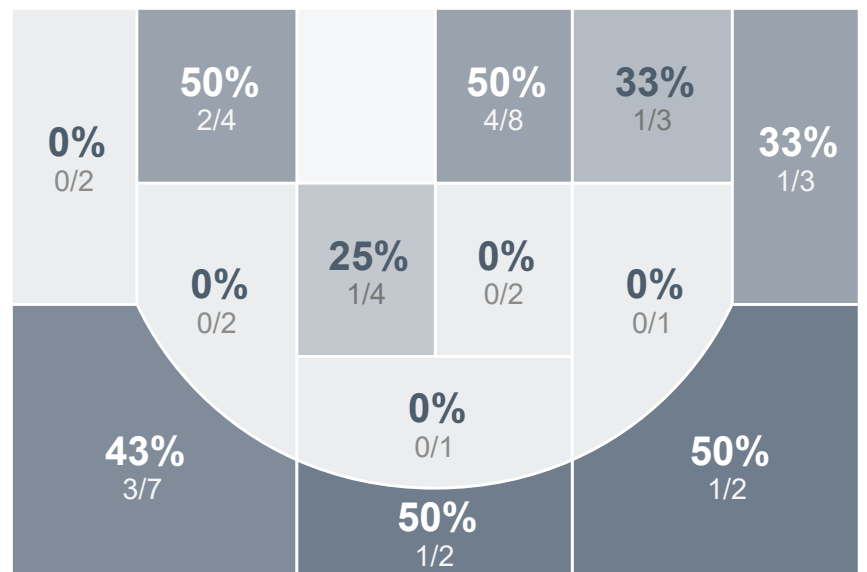

Bismarck St. Mary's Central High School