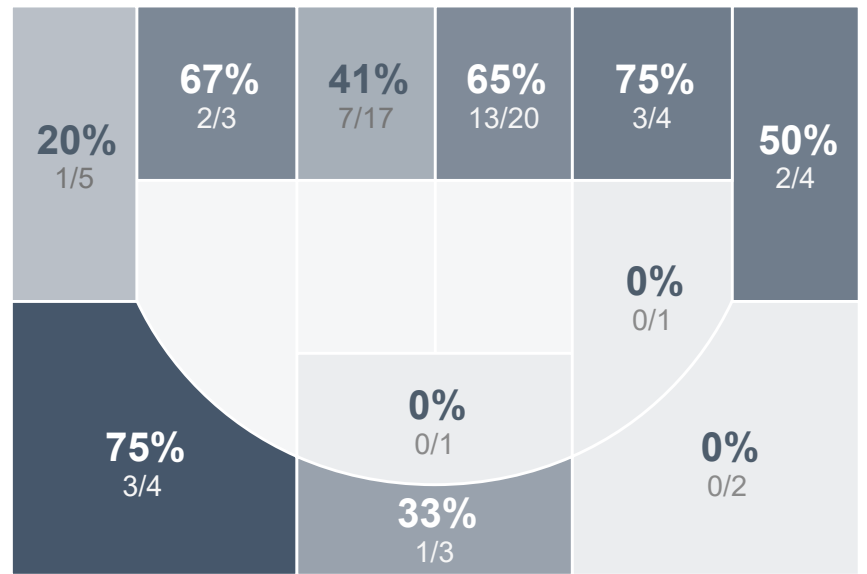

LEGACY GIRLS VARSITY