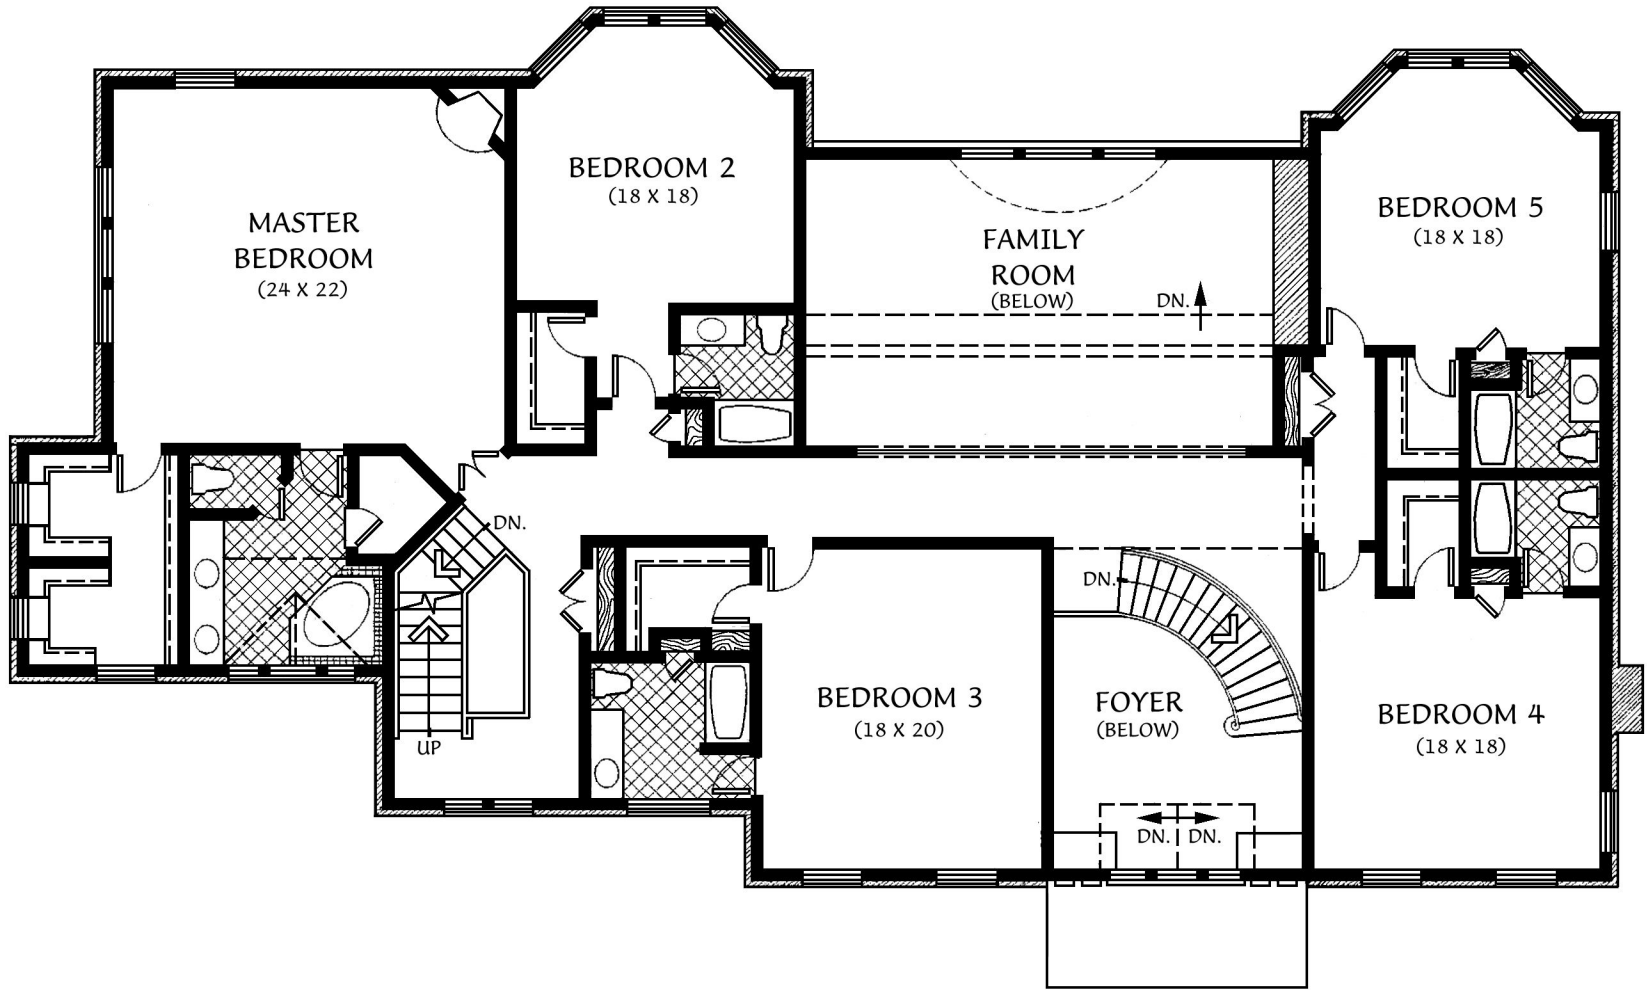

SHANE
STRUCTURES

"The Snowhill"

Front Elevation

7326 Square Feet

SHANE
STRUCTURES

"The Snowhill"

First Floor Plan

3538 Square Feet

SHANE
STRUCTURES

"The Snowhill"
Second Floor Plan

3788 Square Feet