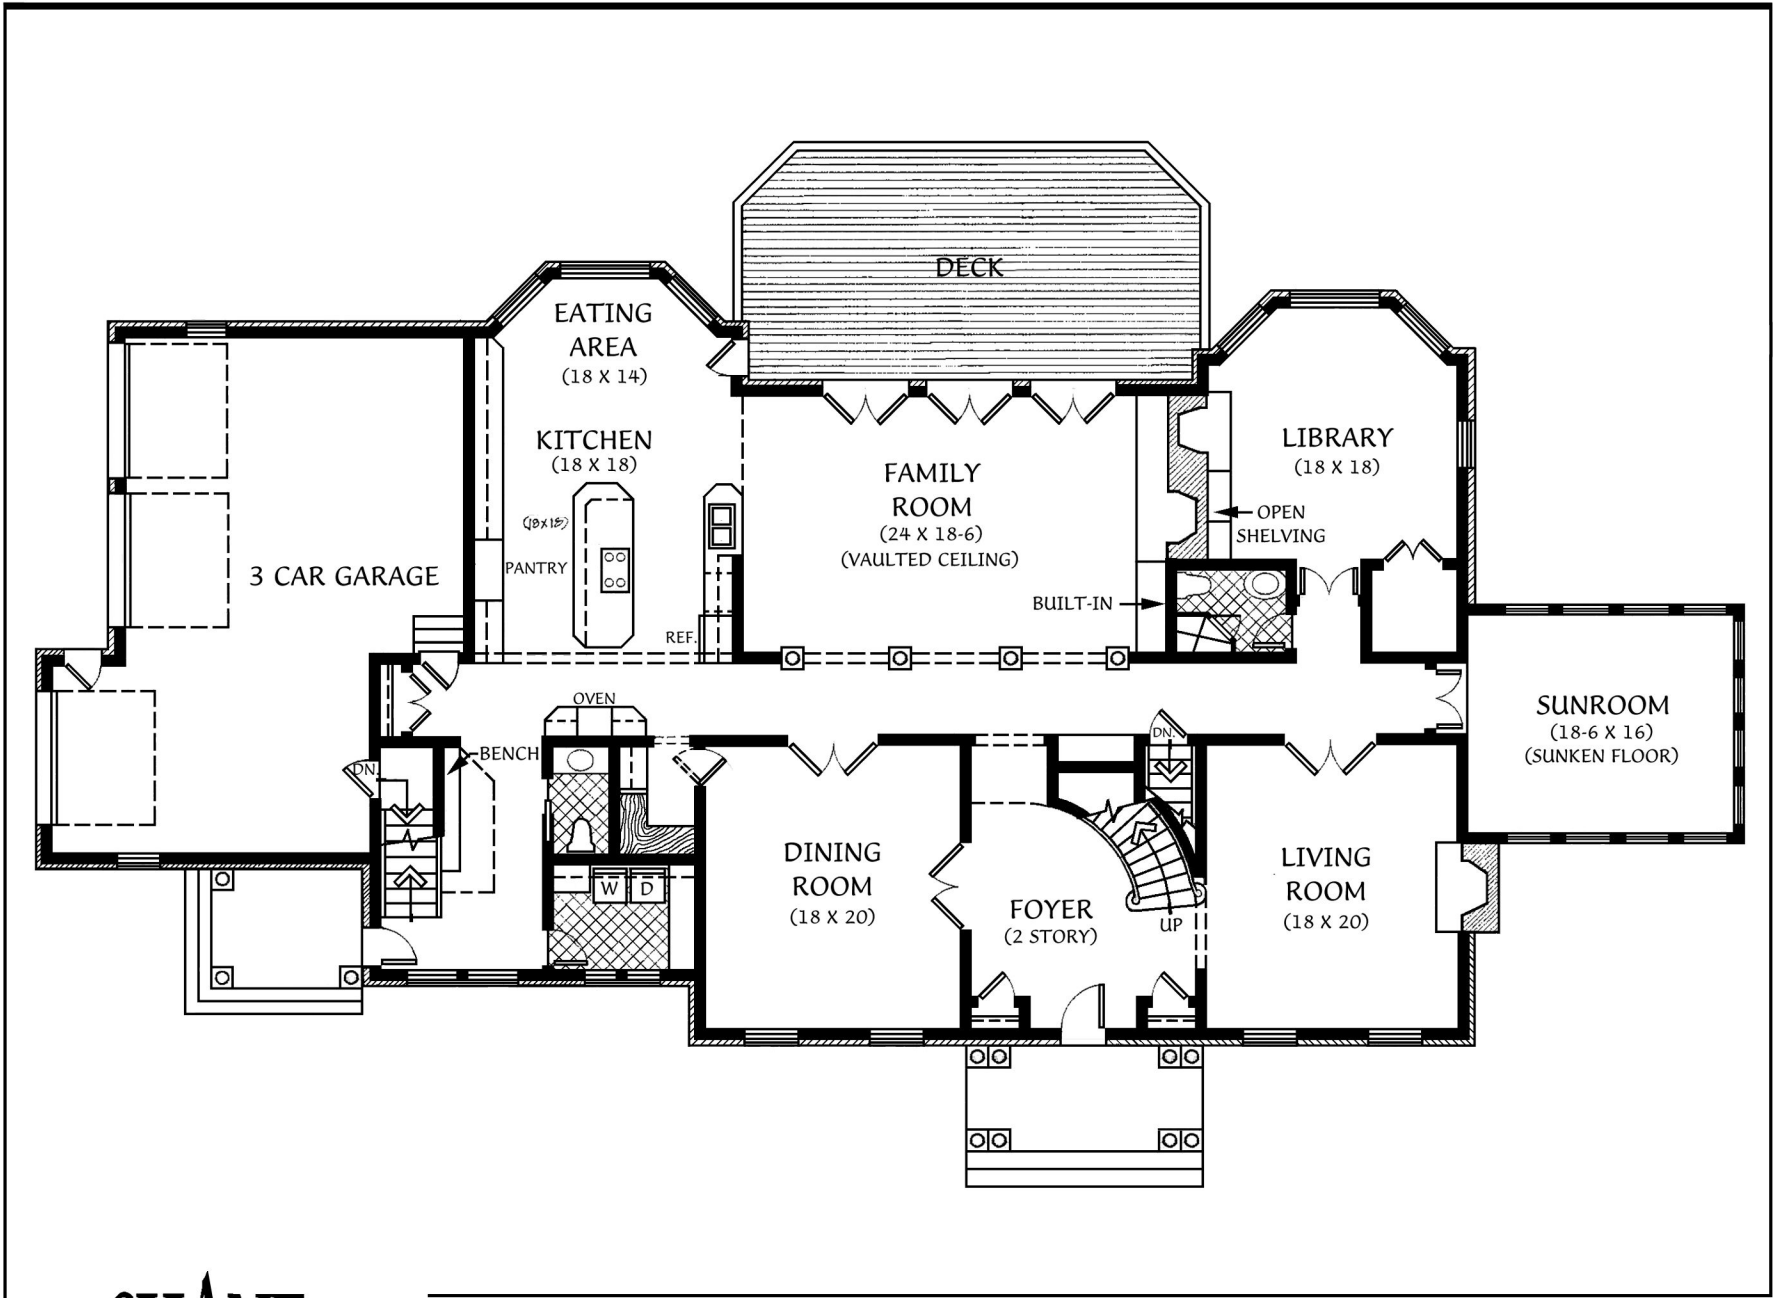

SHANE
STRUCTURES

"The Snowhill"

Front Elevation

7326 Square Feet

SHANE
STRUCTURES

"The Snowhill"

First Floor Plan

3538 Square Feet

SHANE
STRUCTURES

"The Snowhill"
Second Floor Plan

3788 Square Feet