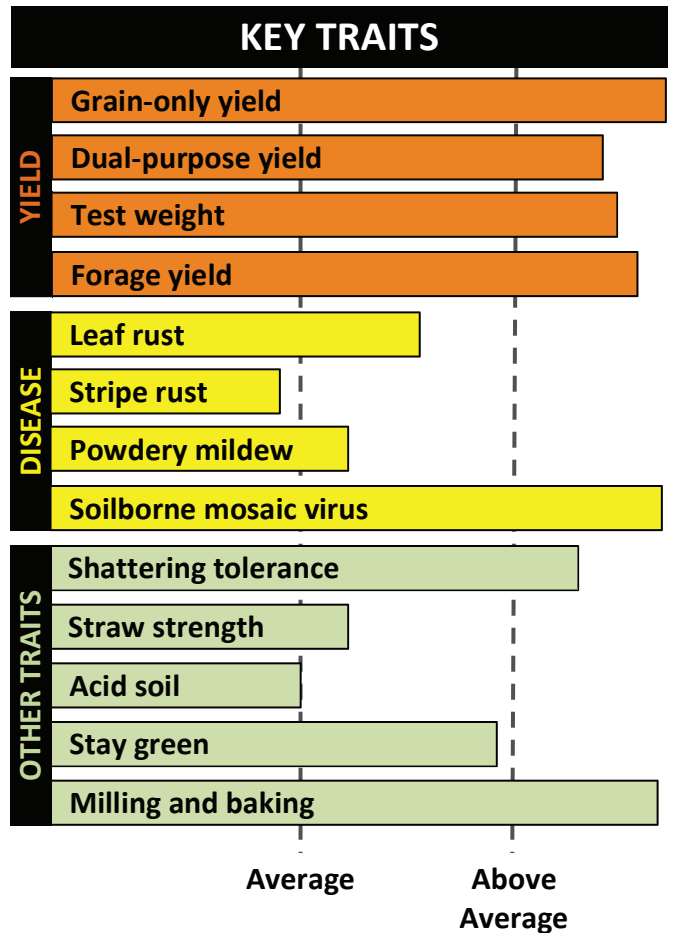

Ruby Lee

Endurance parentage, top-end yield potential, and Hessian fly resistance

- Early to medium maturity with very good winterhardiness
- Highly responsive to intensive management with great top-end yield potential
- Endurance parentage with excellent forage production and good recovery from grazing
- Stripe rust and powdery mildew can restrict yield of Ruby Lee, so foliar fungicides are recommended when justified by yield potential.
- Hessian fly resistant with good tan spot resistance for no-till systems
- Ruby Lee is best suited for soil pH of 5.5 and above
- Large seed size with outstanding milling and baking characteristics
- Good drought tolerance and wide area of adaptation throughout the southern Plains
- Yield information for Ruby Lee and other wheat varieties can be found at www.wheat.okstate.edu

Where to Purchase

Ruby Lee is marketed through a licensing agreement with Oklahoma Genetics Inc.

Website: <http://www.okgenetics.com>

Phone: (405) 744-7741

L-414