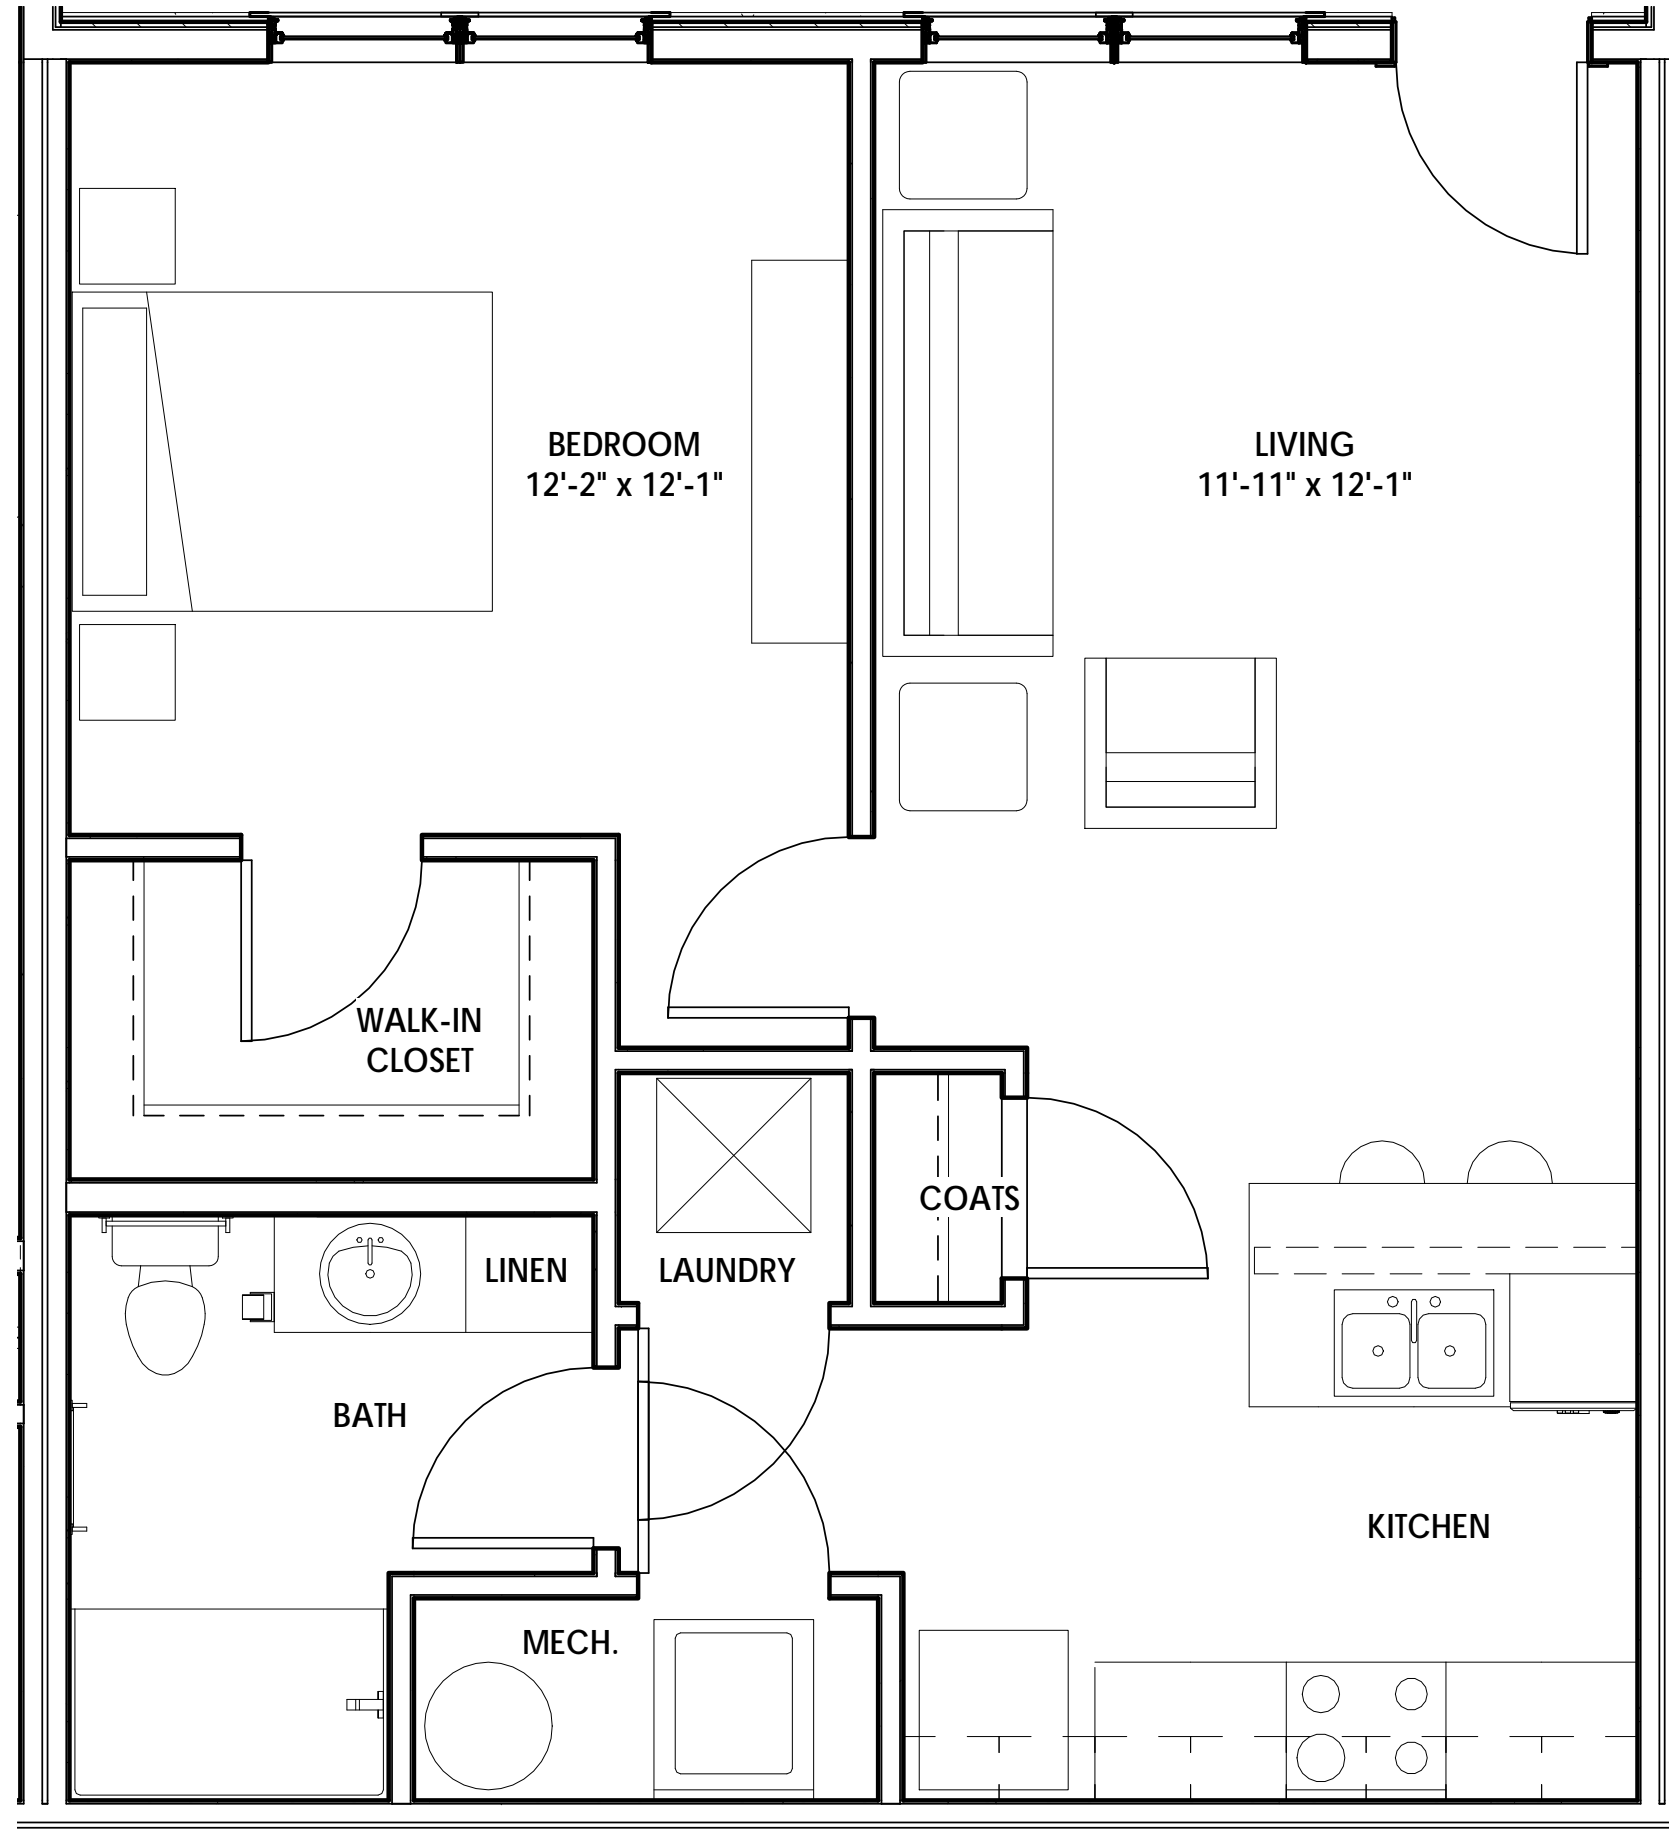

FRONT ENTRY

BEDROOM
12'-2" x 12'-1"

LIVING
11'-11" x 12'-1"

WALK-IN
CLOSET

COATS

LINEN

LAUNDRY

BATH

KITCHEN

MECH.