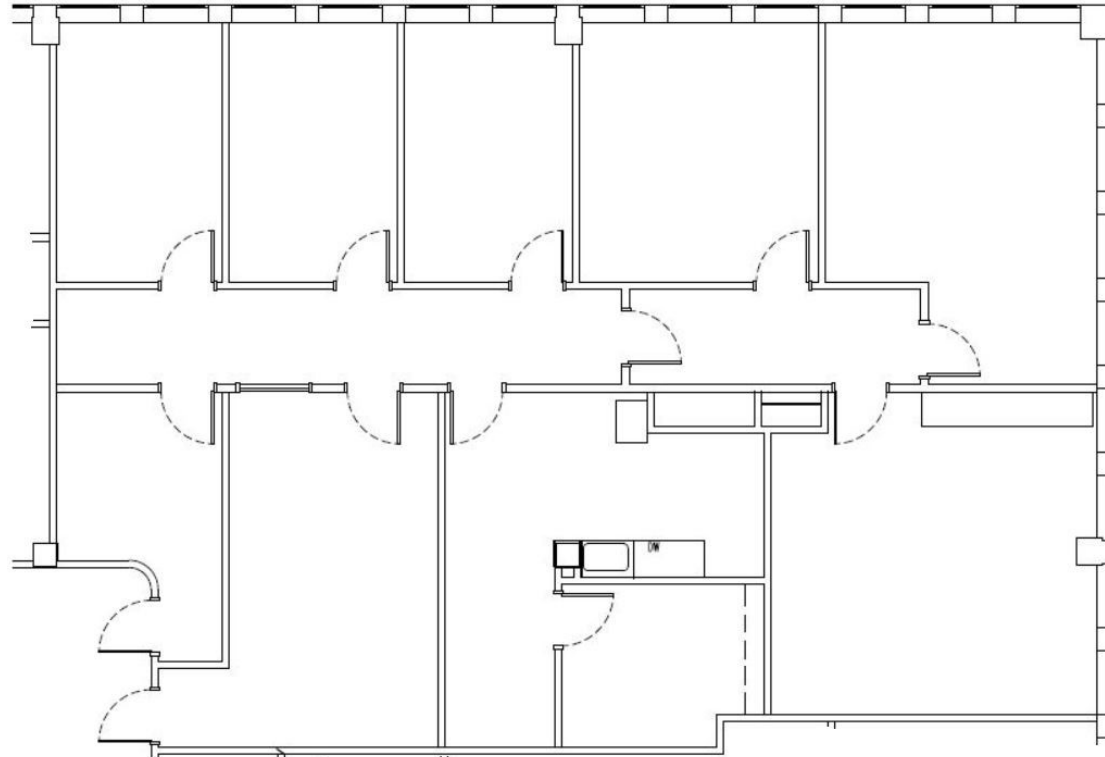

THE
MACQUARIUM
BUILDING

1800 Peachtree St, NW, Atlanta GA 30309

AVAILABLE OFFICE SUITE

Suite 525

| 2,855 RSF

STEVE BEVERLY
S.E. BEVERLY REAL ESTATE SERVICES, INC.
(404)290-0895
steve.beverly@sebeverly.com