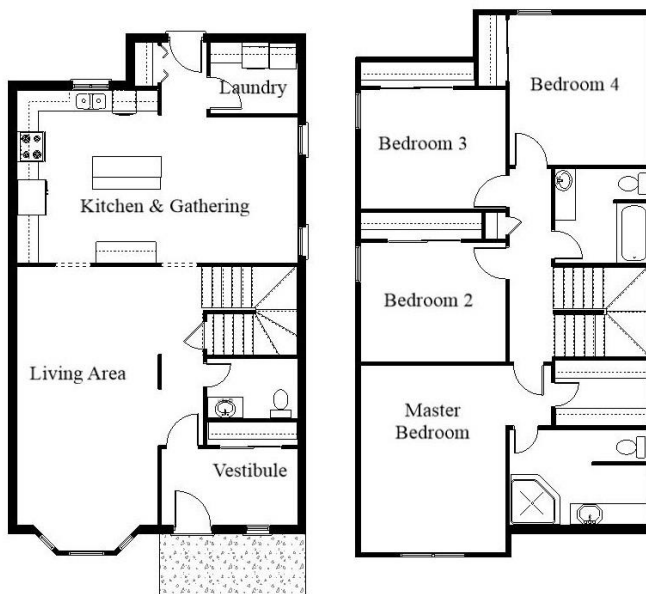

Your Land Your Style Your Home Your Way

Design + Build = Your Best Value

www.krausbuild.com

In Town 4007-D
2050 Sq. Ft.

Copyright © 2019 Kraus Design

The **Kraus** Company
DESIGN BUILD

248-972-5549

Setting the New Standard