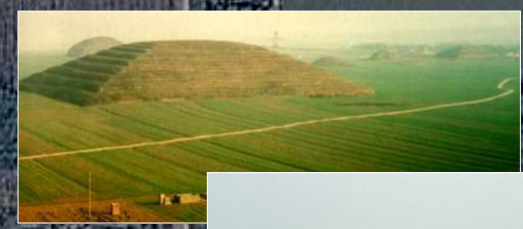

9 steps

.33 km Top Corners

Base Length
.88 smoots
150 meters

Pyramid Diagonal: 13 nautical miles

Perimeter: .33 nautical miles
Diagonal: 6.66 arcseconds or .13 miles

2 Alnilam

Base Length
.80 m
88 yards

Perimeter
.18 miles

Diagonal
.13 km

3

Mintaka