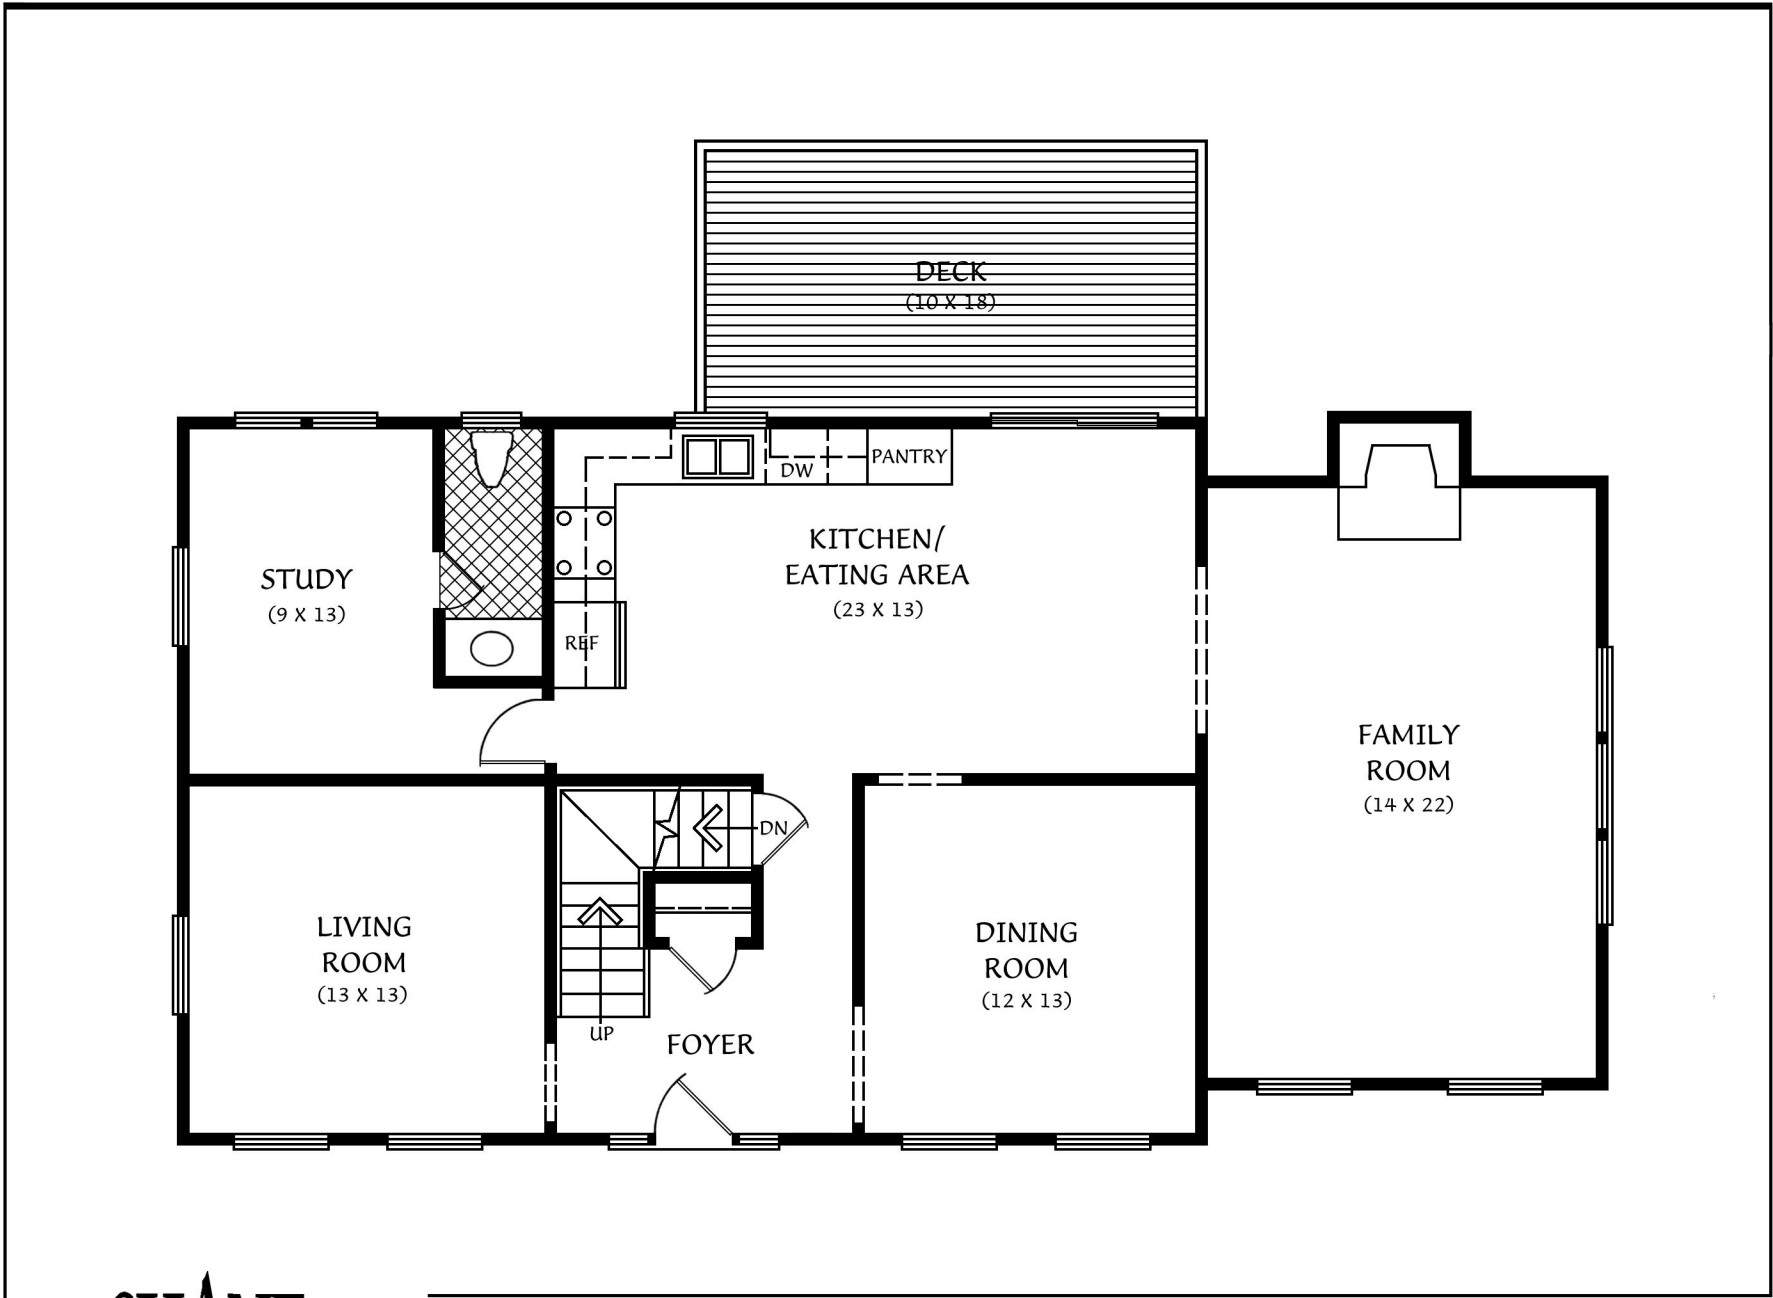

**SHANE**  
STRUCTURES

"The O'Brien"  
Front Elevation

2466 Square Feet

**SHANE**  
STRUCTURES

"The O'Brien"  
First Floor Plan

1244 Square Feet