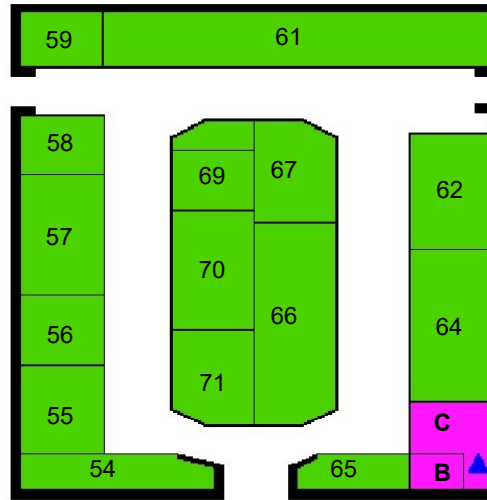

Stall #	Vendor	Phone #	Fax #	Product Codes
56 71	Brothers Floral Co. brothersfloralco@yahoo.com	(415) 896-5532 (415) 978-5400	(415) 896-6508	CF
61	Chak Nursery	(415) 777-0183	(415) 777-0179	CF, CG
55	Highlight Rentals acresgreen47@gmail.com	(415) 265-2148 (925) 787-4266		RT
54	Lupe Farms lupericor@gmail.com	(650) 346-6094		CF, CG, G
59	Lassen Ranch lassenranch@yahoo.com	(707) 486-1102	(707) 763-1031	CF, CG, G
64 66	Mayesh Brannan Street brannanst@mayesh.com	(415) 986-7740	(415) 543-5454	BP, CF, CG, P, S
65	Miguel Flowers miguelflowersf@gmail.com	(415) 722-0470		CF, CG,
62 67	Mt. Eden Floral Co. henryk@mteden.com	(415) 348-1546		CF, CG
58	Pacific Coast Evergreen al@pacificcoastevergreen.com	(415) 764-1667	(415) 764-1667	CF, CG
57 69 70	Rafa Wholesale rramirez1021@yahoo.com	(650) 303-9363		CF, CG,