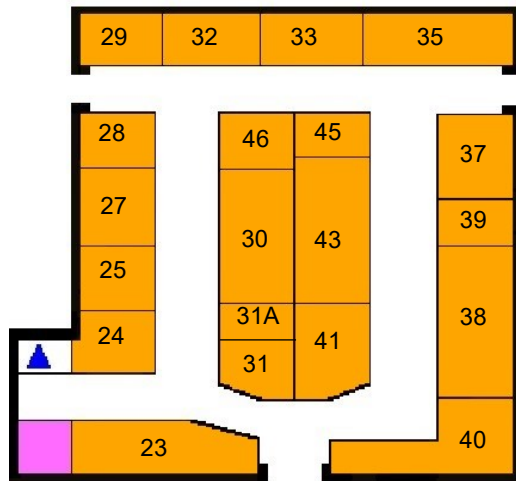

Building A

| Stall # | Vendor | Phone # | Fax # | Product Codes |
|----------------|--|----------------------------------|----------------------------------|-------------------|
| 38 41 | Architect. Precast GRC apgrclusa@yahoo.com | (415) 278-9688 (415) 278-9228 | | FS, BP |
| 25 | Grace Nursery Inc. floristbygrace@gmail.com | (415) 371-1228 (415) 710-1288 | | BP |
| 32 | Gemignani Nursery | (415) 974-6659 (510) 537-1376 | (510) 886-1282 | CF, CG |
| 37 | J & J Nurseries | (415) 618-0575 | | CF, CG |
| 43 | J.P. Evergreens | (415) 602-2567 | | CG |
| 28 46 | J.T. Evergreens | (707) 477-4178 | | CF, CG |
| 29 | Nancy Liu Chin Desings weddings@nancyliuchin.com | (415) 757-0309 | (415) 806-6548 | CF |
| 31 40 | North Bay Farm Northbaywholesale@gmail.com | (415) 543-3988 | | CF, CG |
| 24 31A | Ortiz Wholesale Flowers | (415) 724-4967 | | CF, CG |
| 27 | Palomino Wholesale | (415) 882-7172 (415) 244-3101 | (415) 882-7172 | CF, CG |
| 23 | Piazza Wholesale LLC joel@eflowerwholesale.com | (415) 974-6123 (510) 836-2200 | (415) 974-6152 (510) 836-3430 | BP, CF, CG, FS, P |
| 33 35 45 | Repetto Nursery hmbrepettos@aol.net | (415) 543-2529 (650) 726-6414 | (650) 726-2948 | CF, CG, G |
| 30 | Soma Flowers SoMaFlowers@gmail.com | (415) 369-9099 | (415) 369-9191 | CF, CG |
| 39 | Sunshine Flowers Int'l glosunshine@gmail.com | (415) 513-5614 | | CF, CG |