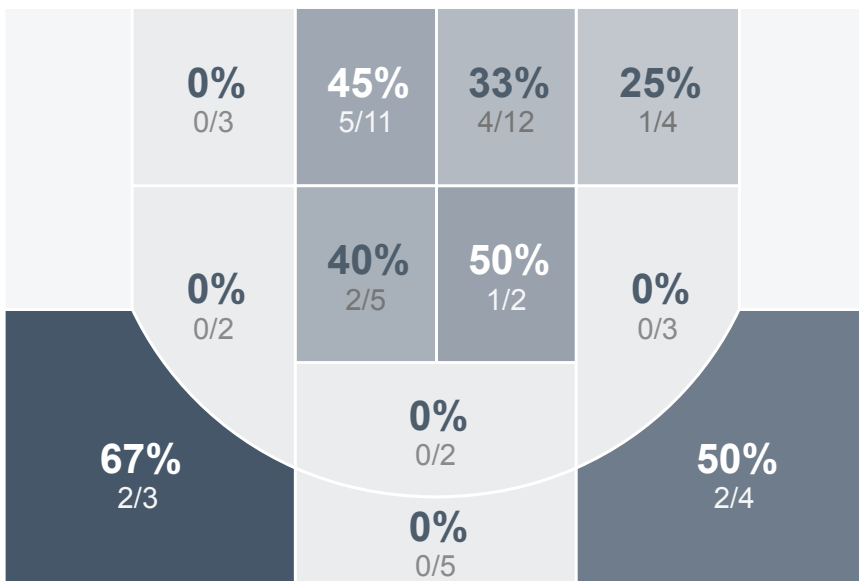

Sheyenne High School