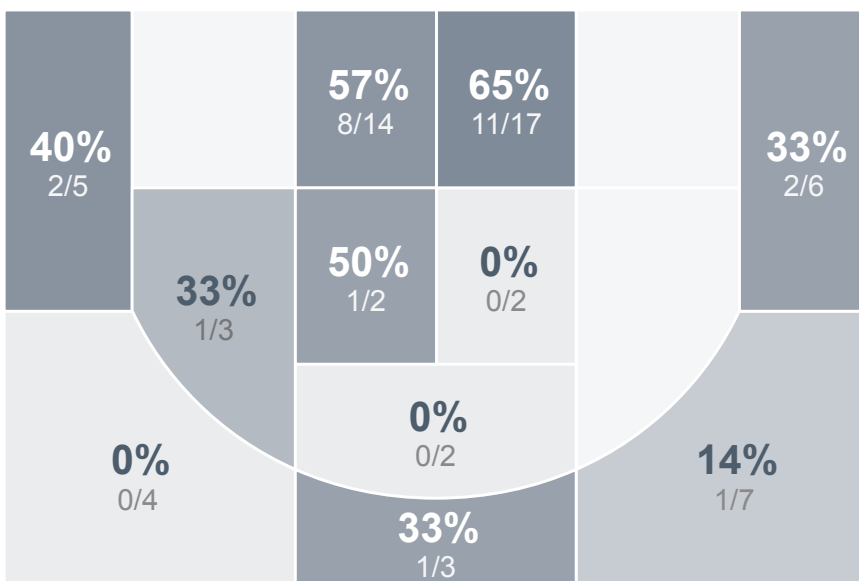

Box Score Report

MHS @ Sheyenne - Dec 1, 2018 - W 73-50

Period Stats

Team	1	2	Final
MHS	34	39	73
WFSHS	20	30	50

Run Graph

Team Stats

	MHS	WFSHS
Field Goal %	41.5%	30.4%
Effective Field Goal %	46.2%	33.9%
2FG Made/Attempted	21/40	13/44
2FG%	52.5%	29.5%
3FG Made/Attempted	6/25	4/12
3FG%	24.0%	33.3%
FT Made/Attempted	13/22	12/27
Free Throw Percentage	59.1%	44.4%
Points Per Possession	0.95	0.65
Transition Points	16	5
Points Off Turnovers	18	13
Second Chance Points	19	10
Points in the Paint	40	24
Offensive Rebounds	16	12
Defense Rebounds	31	22
Assists	12	8
Deflections	16	14
Steals	10	7
Blocks	2	2
Turnovers	17	20
Personal Fouls	23	19
Charges Taken	0	0

Mandan

Sheyenne High School