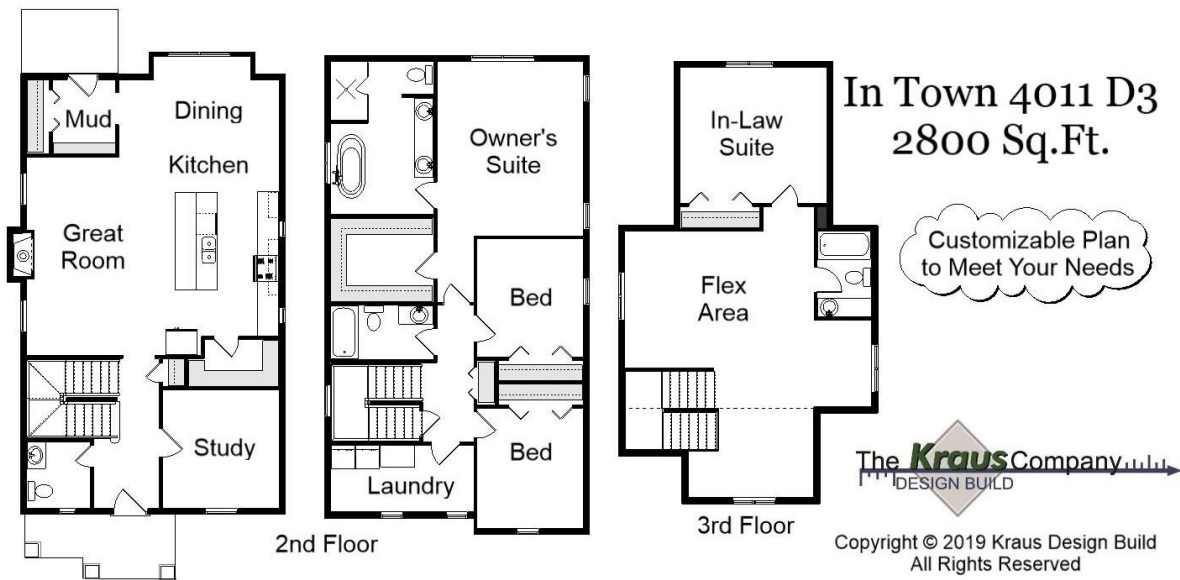

Your Land Your Style Your Home Your Way
Design + Build = Your Best Value

In Town 4011 D
2100 Sq.Ft.

Copyright © 2021 Kraus Design Build
All Rights Reserved

Customizable Plan
to Meet Your Needs

The **Kraus** Company
DESIGN BUILD

248-972-5549

Setting the New Standard

Your Land Your Style Your Home Your Way

Design + Build = Your Best Value

Setting the New Standard