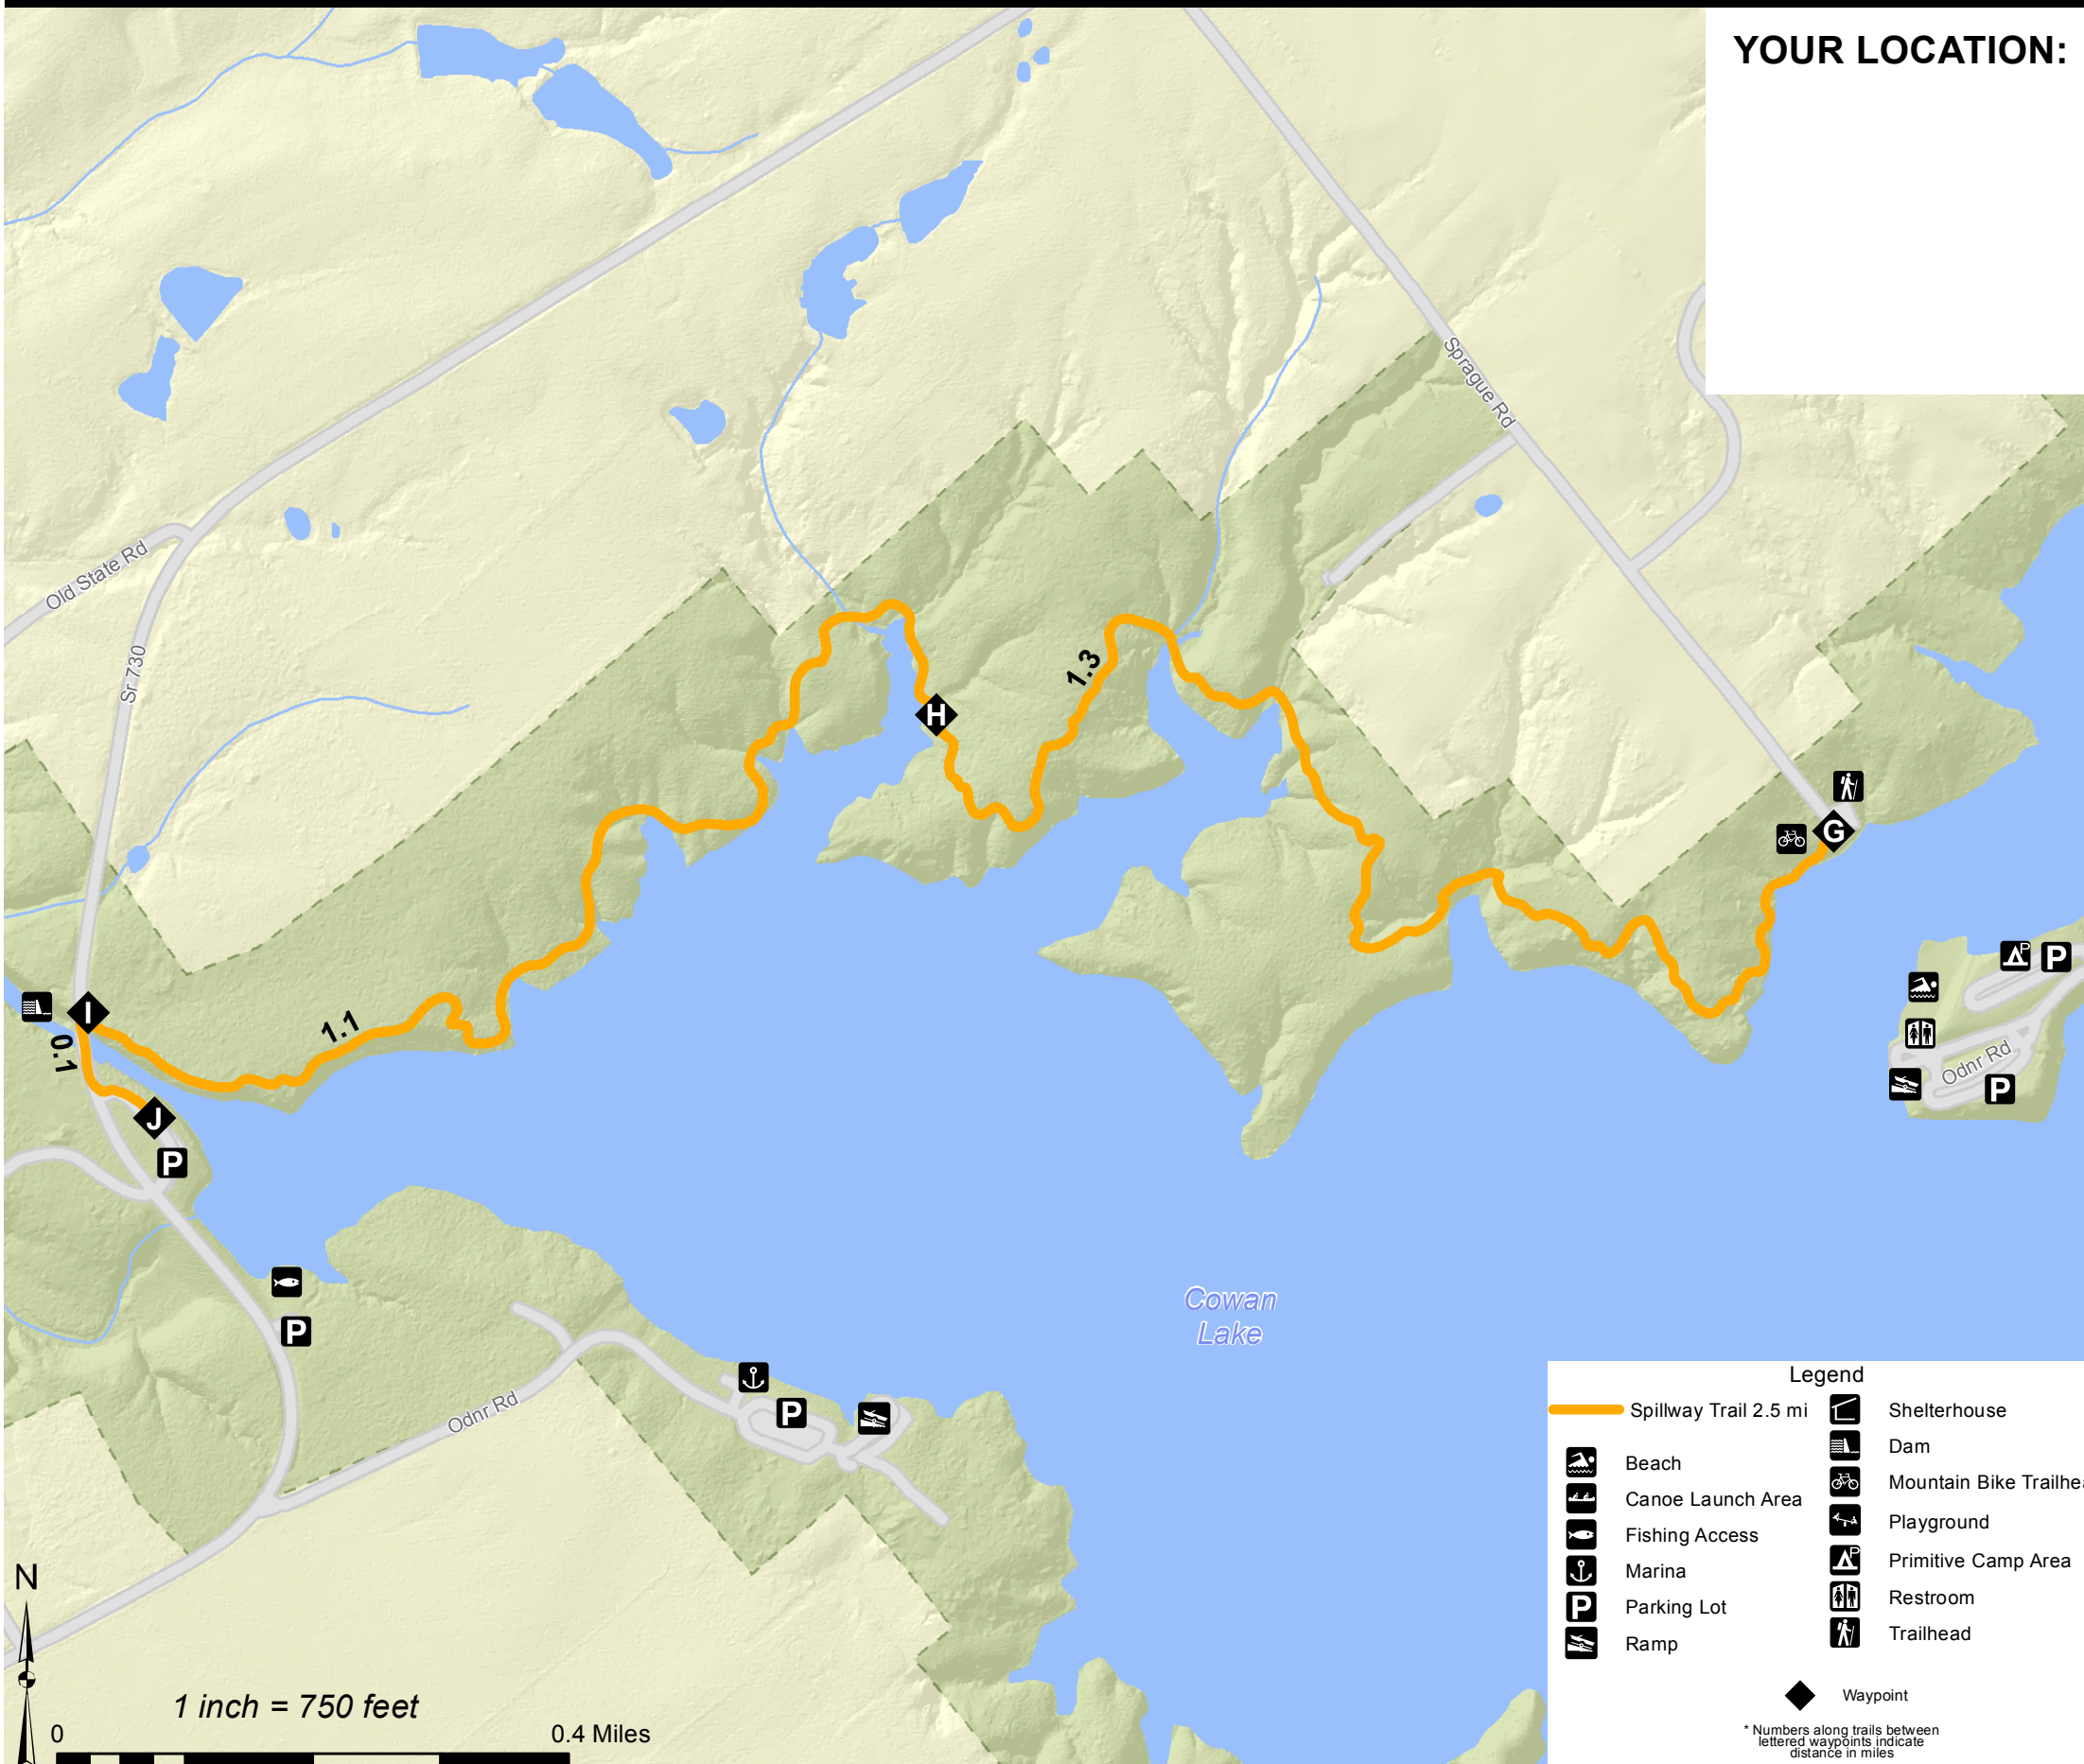

HIKING TRAILS

COWAN LAKE STATE PARK

YOUR LOCATION:

Legend

Spillway Trail 2.5 mi	Shelterhouse
Beach	Dam
Canoe Launch Area	Mountain Bike Trailhead
Fishing Access	Playground
Marina	Primitive Camp Area
Parking Lot	Restroom
Ramp	Trailhead
	Waypoint

* Numbers along trails between lettered waypoints indicate distance in miles