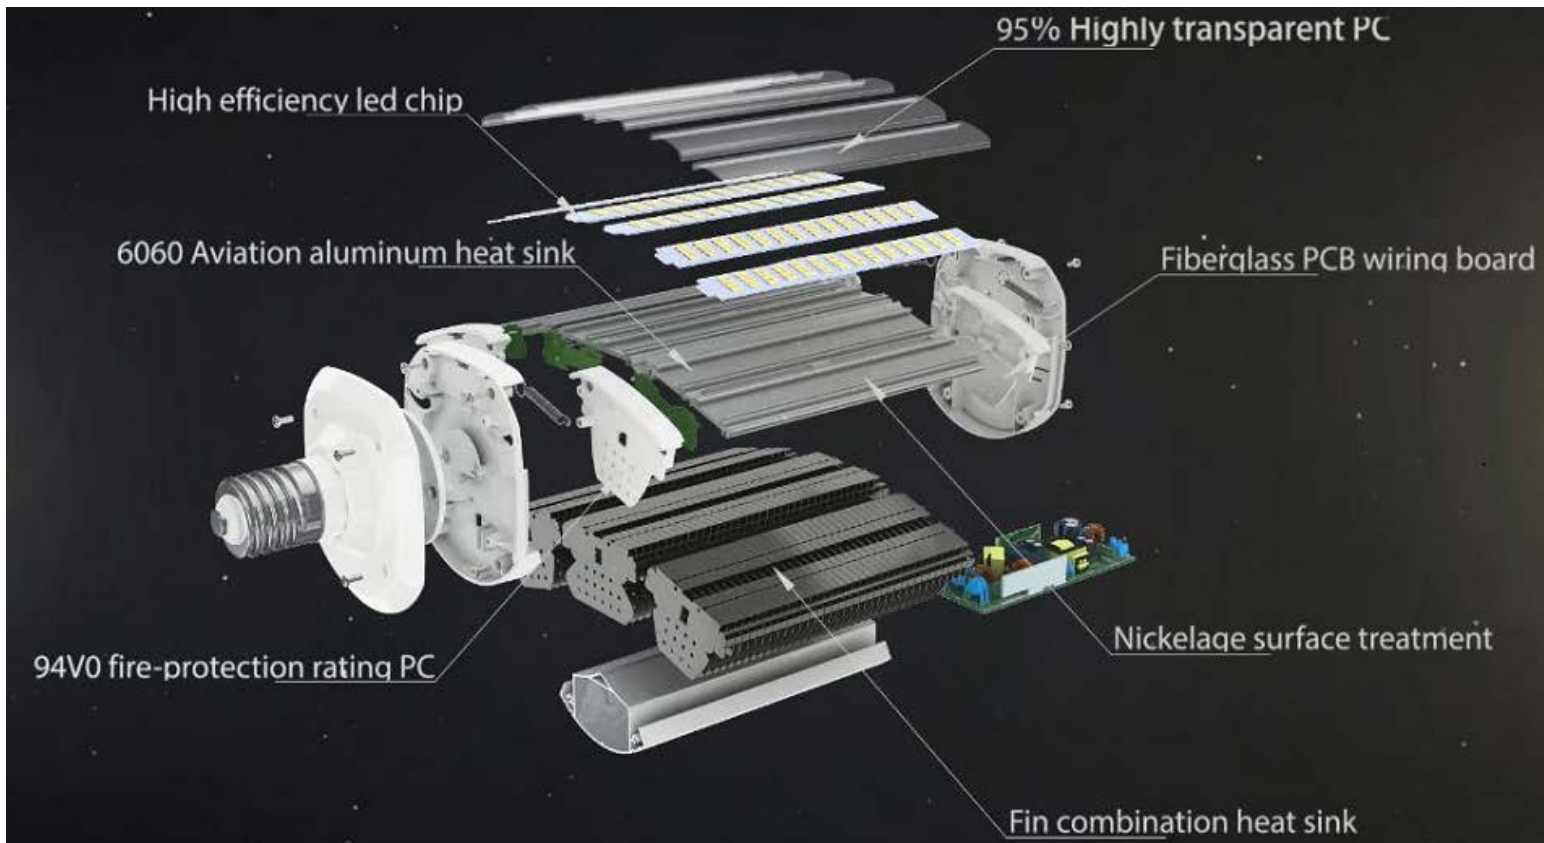

180° CORN LIGHT

S35 Series

Available in 80 Watt & 110 Watt

80 Watt - E39 Mogul Base - 4.37*8.70" - extended 9" wide

100 Watt - E39 Mogul Base - 4.37*11.06" - extended 9" wide