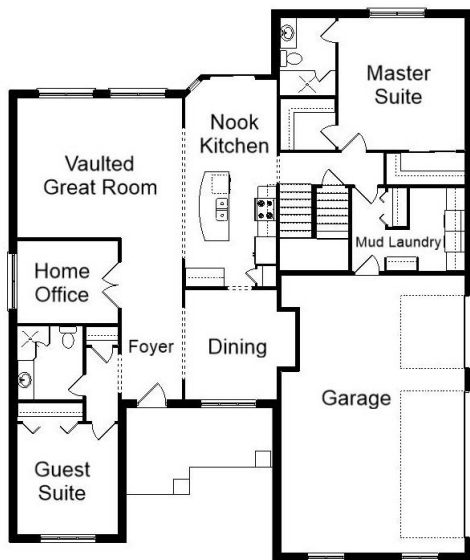

Your Land Your Style Your Home Your Way
Design + Build = Your Best Value

The **Kraus** Company
DESIGN BUILD

Brookville Cottage
2650 Sq.Ft.

Copyright © 2019 Kraus Design Build

Setting the New Standard

Your Land Your Style Your Home Your Way
Design + Build = Your Best Value

www.krausbuild.com

The **Kraus** Company
DESIGN BUILD

Brookville I
2450 Sq.Ft.

Copyright © 2017 Kraus Design Build

Setting the New Standard

Your Land Your Style Your Home Your Way
Design + Build = Your Best Value

Brookville III
2275 Sq.Ft.

Copyright © 2017 Kraus Design Build

Setting the New Standard

Your Land Your Style Your Home Your Way

Design + Build = Your Best Value

Brookville IV 2450 Sq.Ft.

Copyright © 2017 Kraus Design Build