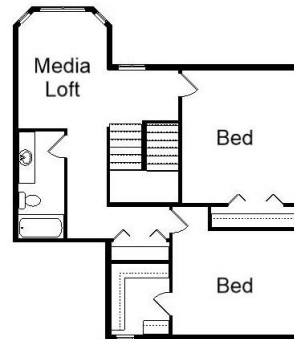

Your Land Your Style Your Home Your Way
Design + Build = Your Best Value

The **Kraus** Company
DESIGN BUILD

Brookville Cottage
2650 Sq.Ft.

Copyright © 2019 Kraus Design Build

Setting the New Standard

Your Land Your Style Your Home Your Way
Design + Build = Your Best Value

www.krausbuild.com

The **Kraus** Company
DESIGN BUILD

Brookville I
2450 Sq.Ft.

Copyright © 2017 Kraus Design Build

Setting the New Standard

Your Land Your Style Your Home Your Way
Design + Build = Your Best Value

Brookville III
2275 Sq.Ft.

Copyright © 2017 Kraus Design Build

Setting the New Standard

Your Land Your Style Your Home Your Way

Design + Build = Your Best Value

Brookville IV 2450 Sq.Ft.

Copyright © 2017 Kraus Design Build