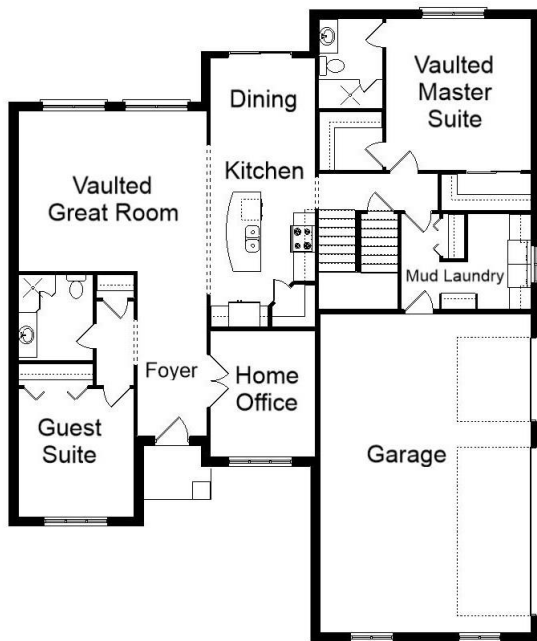

Your Land Your Style Your Home Your Way
Design + Build = Your Best Value

The **Kraus** Company
DESIGN BUILD

Brookville Cottage
2650 Sq.Ft.

Copyright © 2019 Kraus Design Build

Setting the New Standard

Your Land Your Style Your Home Your Way
Design + Build = Your Best Value

www.krausbuild.com

The **Kraus** Company
DESIGN BUILD

Brookville I
2450 Sq.Ft.

Copyright © 2017 Kraus Design Build

Setting the New Standard

Your Land Your Style Your Home Your Way
Design + Build = Your Best Value

Brookville III
2275 Sq.Ft.

Copyright © 2017 Kraus Design Build

Setting the New Standard

Your Land Your Style Your Home Your Way

Design + Build = Your Best Value

Brookville IV 2450 Sq.Ft.

Copyright © 2017 Kraus Design Build