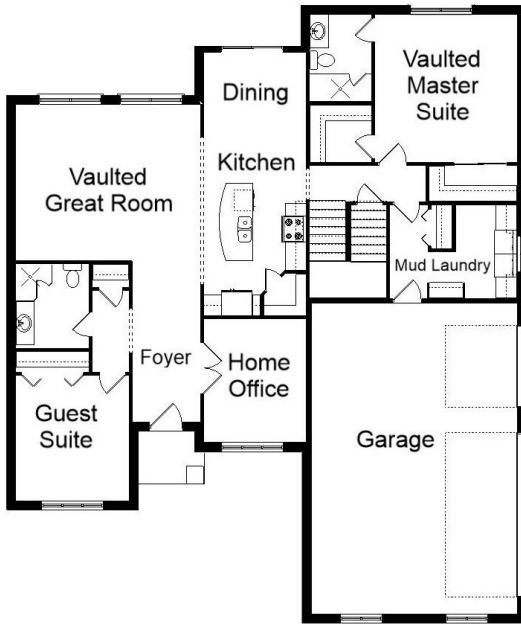

Your Land Your Style Your Home Your Way
Design + Build = Your Best Value

The **Kraus** Company
DESIGN BUILD

Brookville Cottage
2650 Sq.Ft.

Copyright © 2019 Kraus Design Build

Setting the New Standard

Your Land Your Style Your Home Your Way
Design + Build = Your Best Value

www.krausbuild.com

The **Kraus** Company
DESIGN BUILD

Brookville I
2450 Sq.Ft.

Copyright © 2017 Kraus Design Build

Setting the New Standard

Your Land Your Style Your Home Your Way
Design + Build = Your Best Value

Brookville III
2275 Sq.Ft.

Copyright © 2017 Kraus Design Build

Setting the New Standard

Your Land Your Style Your Home Your Way

Design + Build = Your Best Value

Brookville IV 2450 Sq.Ft.

Copyright © 2017 Kraus Design Build