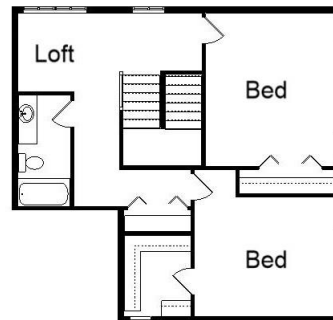

Your Land Your Style Your Home Your Way
Design + Build = Your Best Value

The **Kraus** Company
DESIGN BUILD

Brookville Cottage
2650 Sq.Ft.

Copyright © 2019 Kraus Design Build

Setting the New Standard

Your Land Your Style Your Home Your Way
Design + Build = Your Best Value

www.krausbuild.com

The **Kraus** Company
DESIGN BUILD

Brookville I
2450 Sq.Ft.

Copyright © 2017 Kraus Design Build

Setting the New Standard

Your Land Your Style Your Home Your Way
Design + Build = Your Best Value

Brookville III
2275 Sq.Ft.

Copyright © 2017 Kraus Design Build

Setting the New Standard

Your Land Your Style Your Home Your Way

Design + Build = Your Best Value

Brookville IV 2450 Sq.Ft.

Copyright © 2017 Kraus Design Build