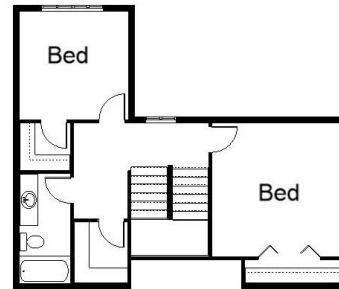

Your Land Your Style Your Home Your Way
Design + Build = Your Best Value

The **Kraus** Company
DESIGN BUILD

Brookville Cottage
2650 Sq.Ft.

Copyright © 2019 Kraus Design Build

Setting the New Standard

Your Land Your Style Your Home Your Way
Design + Build = Your Best Value

www.krausbuild.com

The **Kraus** Company
DESIGN BUILD

Brookville I
2450 Sq.Ft.

Copyright © 2017 Kraus Design Build

Setting the New Standard

Your Land Your Style Your Home Your Way
Design + Build = Your Best Value

Brookville III
2275 Sq.Ft.

Copyright © 2017 Kraus Design Build

Setting the New Standard

Your Land Your Style Your Home Your Way

Design + Build = Your Best Value

Brookville IV 2450 Sq.Ft.

Copyright © 2017 Kraus Design Build