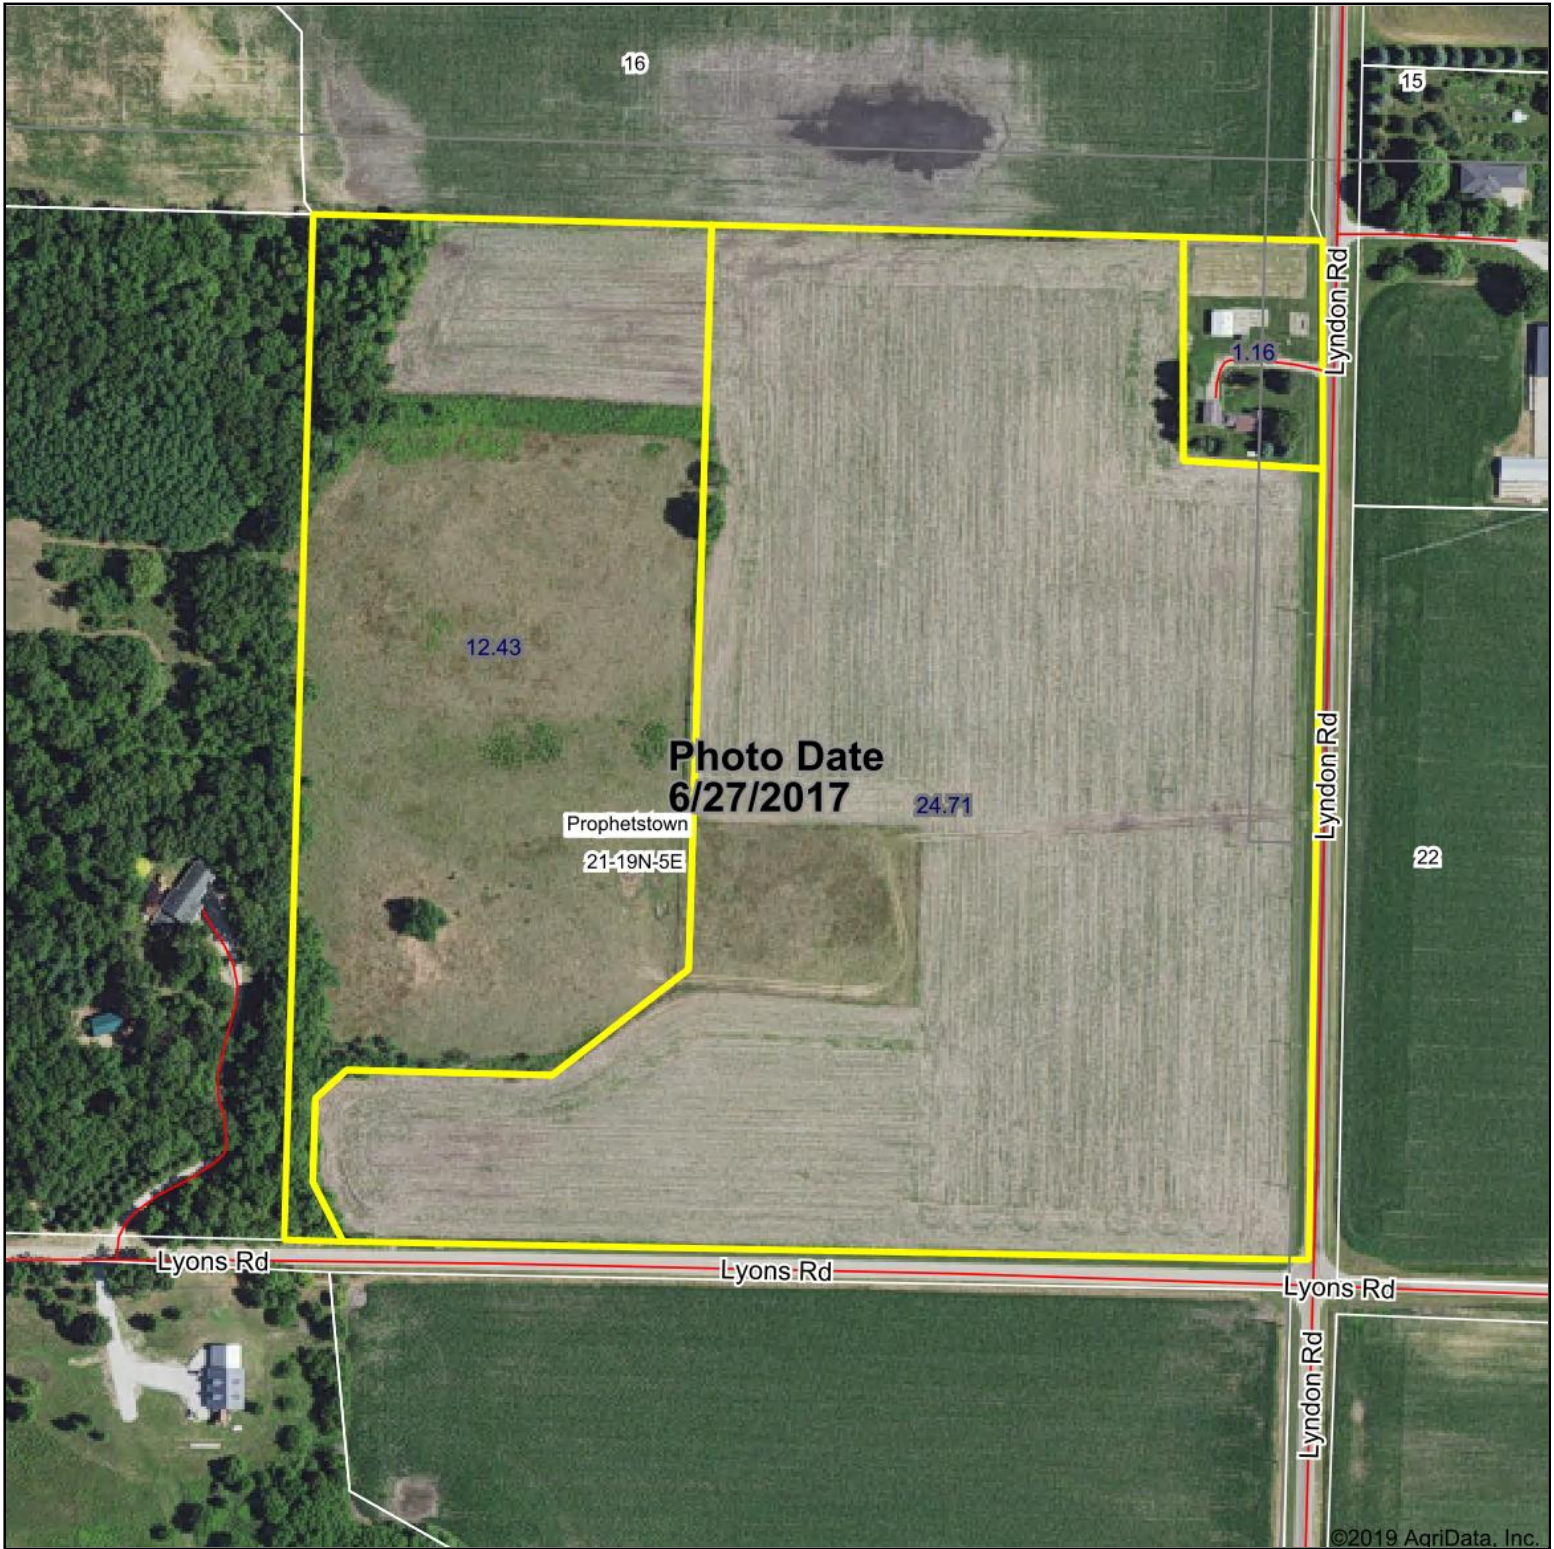

Aerial Map

Map Center: 41° 37' 30.69, -89° 55' 22.95

21-19N-5E
Whiteside County
Illinois

7/5/2019

Maps Provided By:

CUSTOMIZED ONLINE MAPPING
© AgriData, Inc. 2019 www.AgriDataInc.com

Field borders provided by Farm Service Agency as of 5/21/2008. Soils data provided by University of Illinois at Champaign-Urbana.