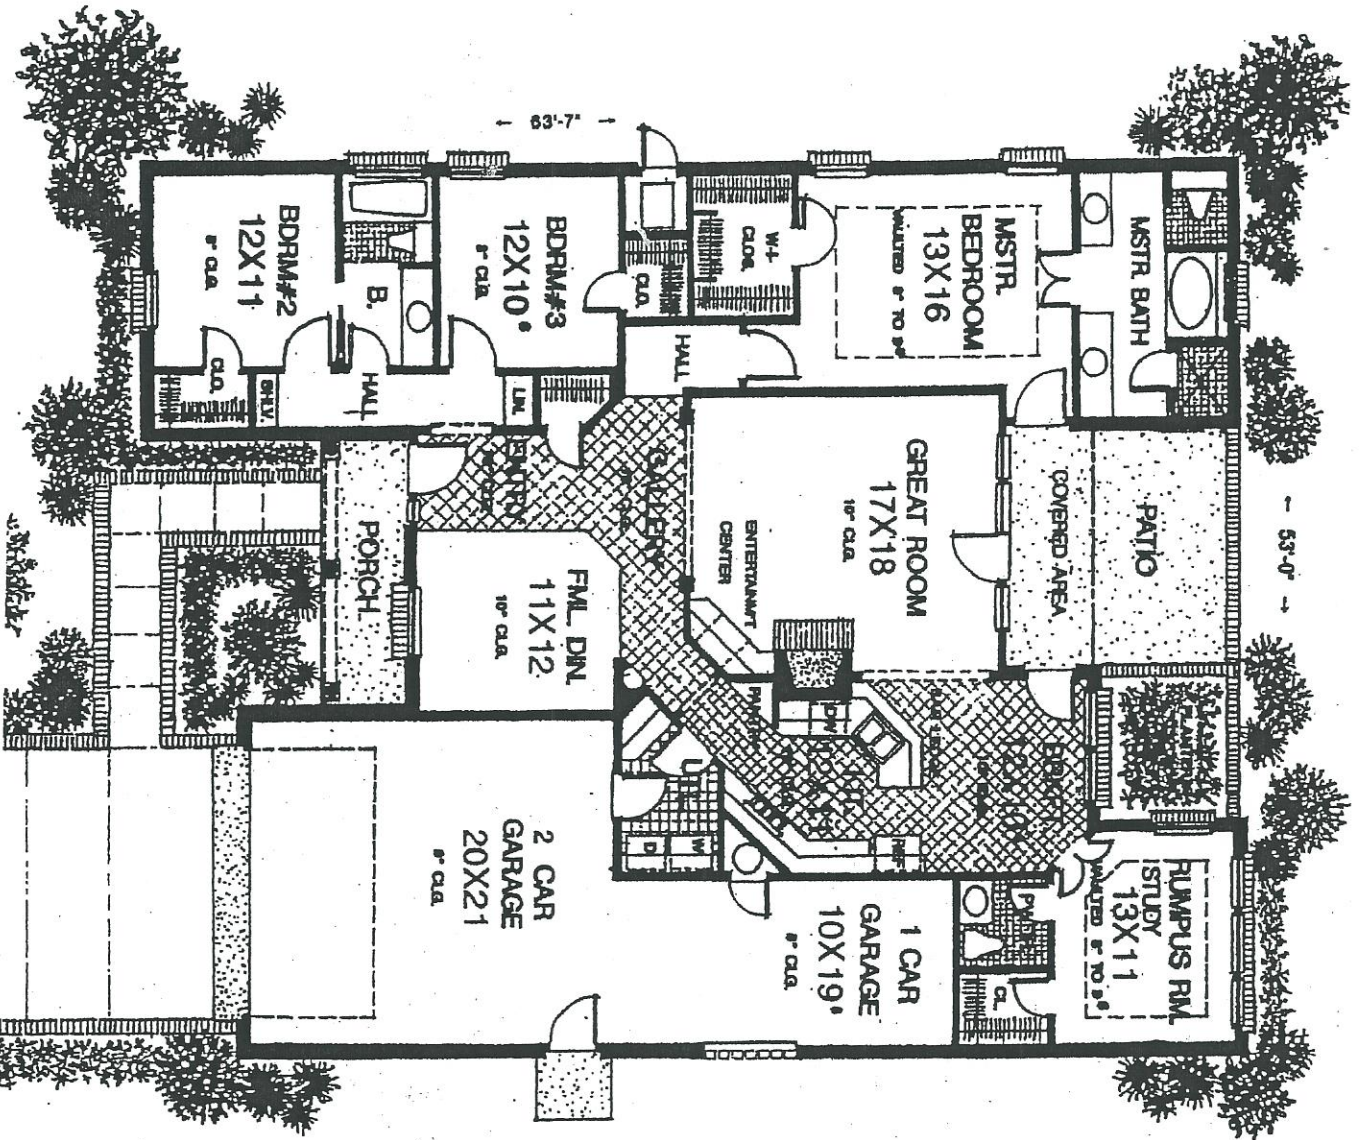

PELLINER BUILDERS, INC.

2054 CR 220 · Angleton, Texas 77515
(979) 849-4418 (979) 299-6651

www.peltierbuilders.com

All pricing, plans and features are subject to change without notice

2082 sq. ft.
Elevation

- Features**
- Open Concept
 - High Ceilings
 - Large Master Suite
 - Executive Trim Package
 - Custom Built Cabinets
 - Custom Paint Designs
 - Granite Countertops in Kitchen
 - Tile Backsplash in Kitchen
 - Upgraded Appliances
 - Tile Floors
 - Landscaped Yard
 - Prewired for Security
 - Prewired for Surround Sound

2082 sq. ft.
PELTIER BUILDERS
 Floor Plan

All pricing, plans and features are subject to change without notice