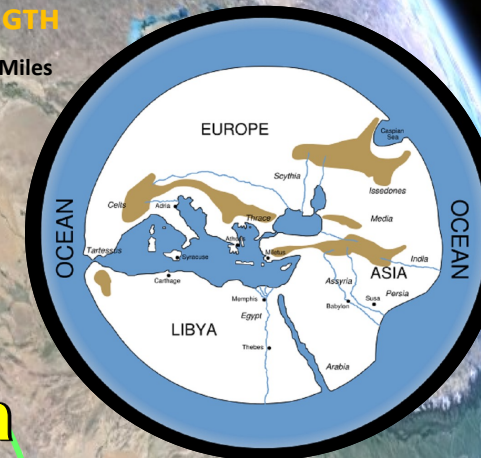

## SACRED GEOMETRY OF THE PROMISED LAND

The Bible declares that at the end of Time, Jesus will make all things 'new' and thereafter a New Jerusalem will descend from Heaven to be superimposed on Earth as the permanent dwelling of GOD Creator with His redeemed 'Bride' and all those Believers in Jesus as King of the Universe. The Vesica Piscis is a Sacred Dimension construed when there are 2 inter-locking equal circles intersecting their centers. The Vesica is said to represent the 'womb' or that is 'birthed' as in 2 points creating a 3rd design from the 2. In this map of the Middle East, the Vesica is noticeable designated by Mt. Ararat, Mecca, Jerusalem and Kuwait. It is theoretically conceivable that the center node or point could be the general area of where the sacred Tree of Life could have been situated. The phi ratio from the Gibraltar Gate when spiraled to directly correspond to Jerusalem has an approximation of correlation to Susa, Persia where the Prophet Daniel and Esther were in the Royal Courts.

### VESICA PISCES

666 Nautical Miles  
From Temple of YHWH  
Jerusalem to  
Mt. Ararat & Mecca  
1,234 Kilometers

**Africa**

**Aeurope**

**GOLDEN GATE**  
Entrance to Paradise  
PILARES DE HÉRCELES

**VESICA LENGTH**  
1,234 Nautical Miles  
From Mt. Ararat  
to Mecca

**Asia**

**GREAT PYRAMID**

to Temple Mount Jerusalem  
≈ 1,440,000 ft  
(1,443,349)

**SILVER GATE**  
Exit from Paradise  
GATE OF HORMUZ

$w/h = \sqrt{3} \quad 265/153$

1500 x 1500 miles

**NEW JERUSALEM BORDER**  
Book of Revelation 21