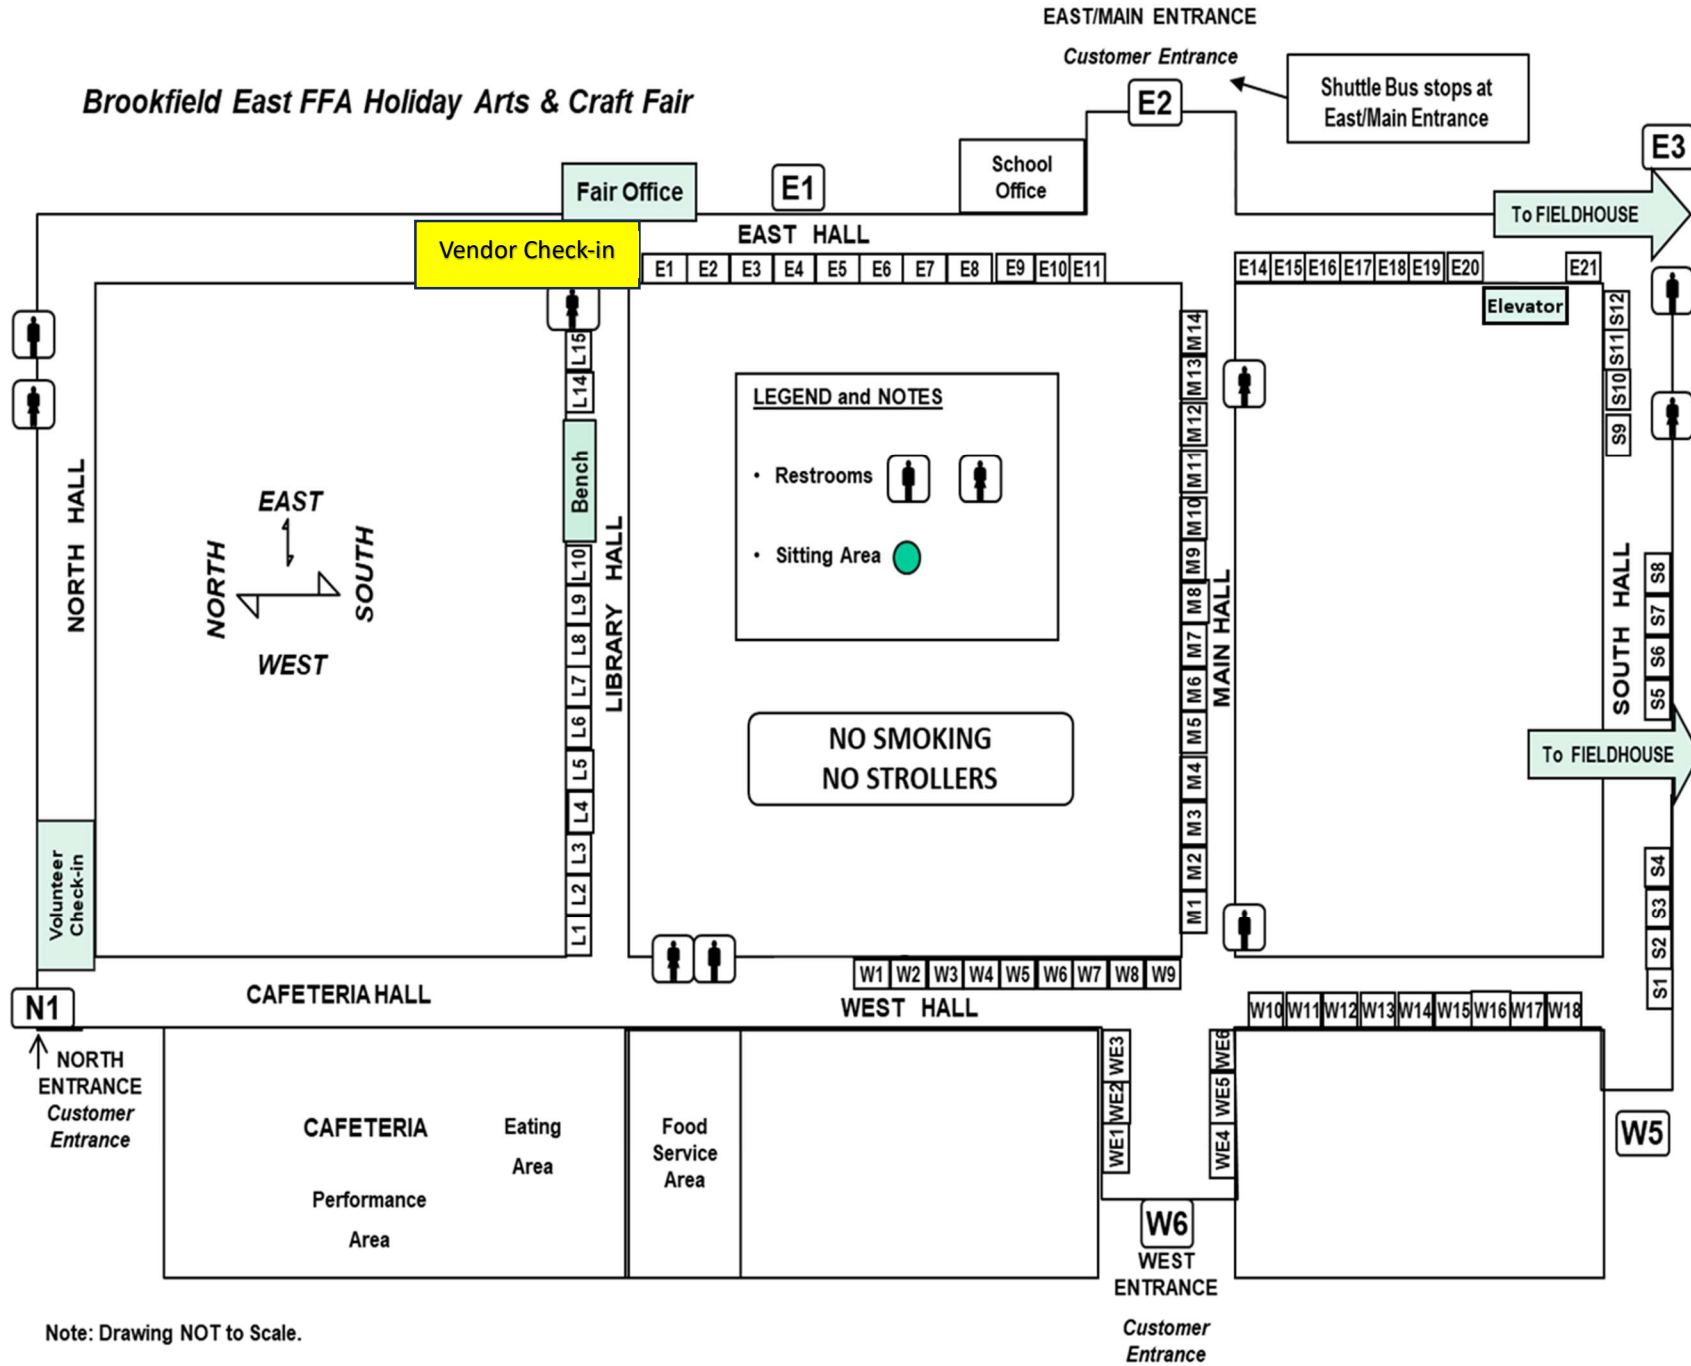

Brookfield East FFA Holiday Arts & Craft Fair

Note: Drawing NOT to Scale.

Brookfield East Fine Arts Craft Fair Booth Floor Plan

The booth layout map is two pages only for ease in printing. All booths are located on the main floor and the Fieldhouse connects to the rest of the school into either the East Hall or the South Hall.

⇐ LILLY ROAD ⇨